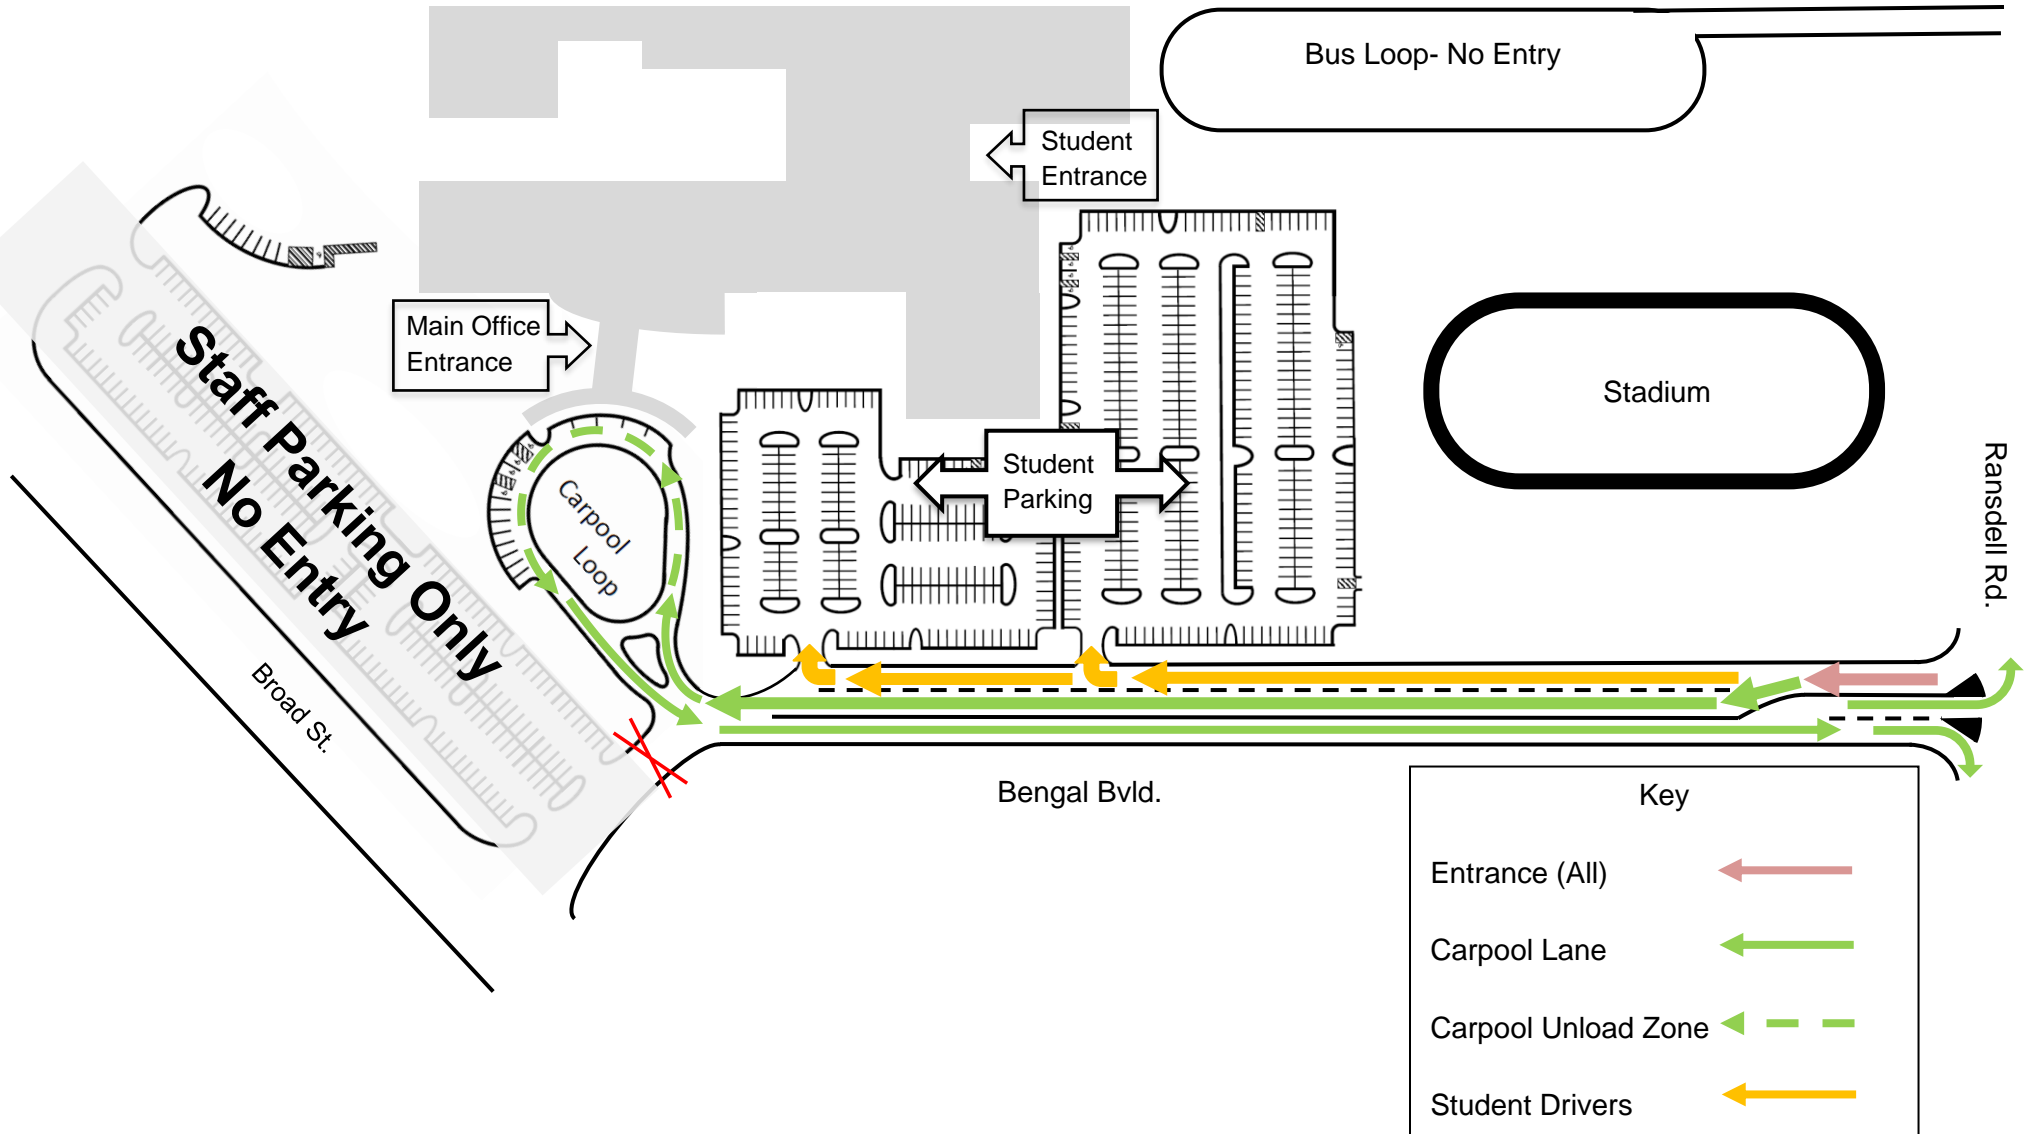

# AM Carpool/Student Parking

All Carpool and Student Drivers must enter from Ransdell Rd.

Bus Loop- No Entry

Student Entrance

Main Office Entrance

Staff Parking Only  
No Entry

Carpool Loop

Student Parking

Stadium

Ransdell Rd.

Broad St.

Bengal Blvd.

Key

Entrance (All)

Carpool Lane

Carpool Unload Zone

Student Drivers