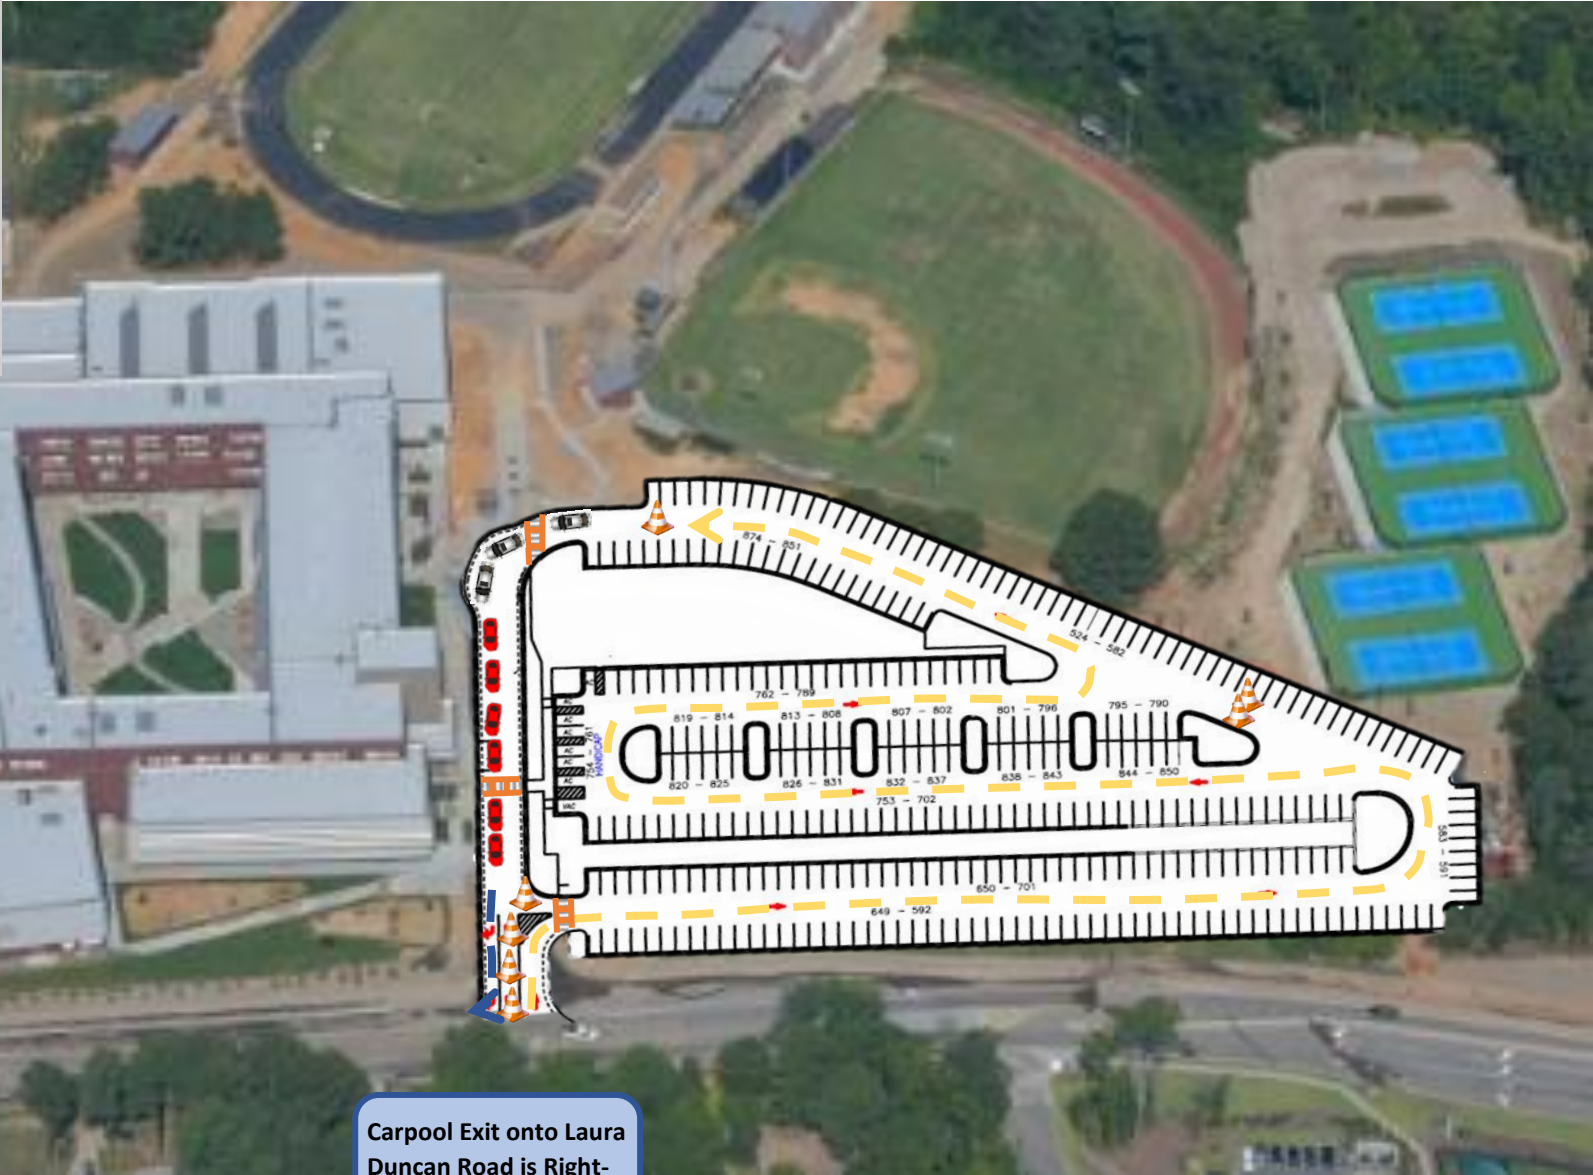

-  Carpool Unloading/ Loading Zone
-  Special Transportation/ Assisted Drop Off Zone
-  Traffic Cone
-  Inbound
-  Outbound
-  Do Not Block Pedestrian Crosswalks

Carpool Exit onto Laura Duncan Road is Right-Out Only.

Apex HS - Carpool Circulation Plan for Arrival and Dismissal