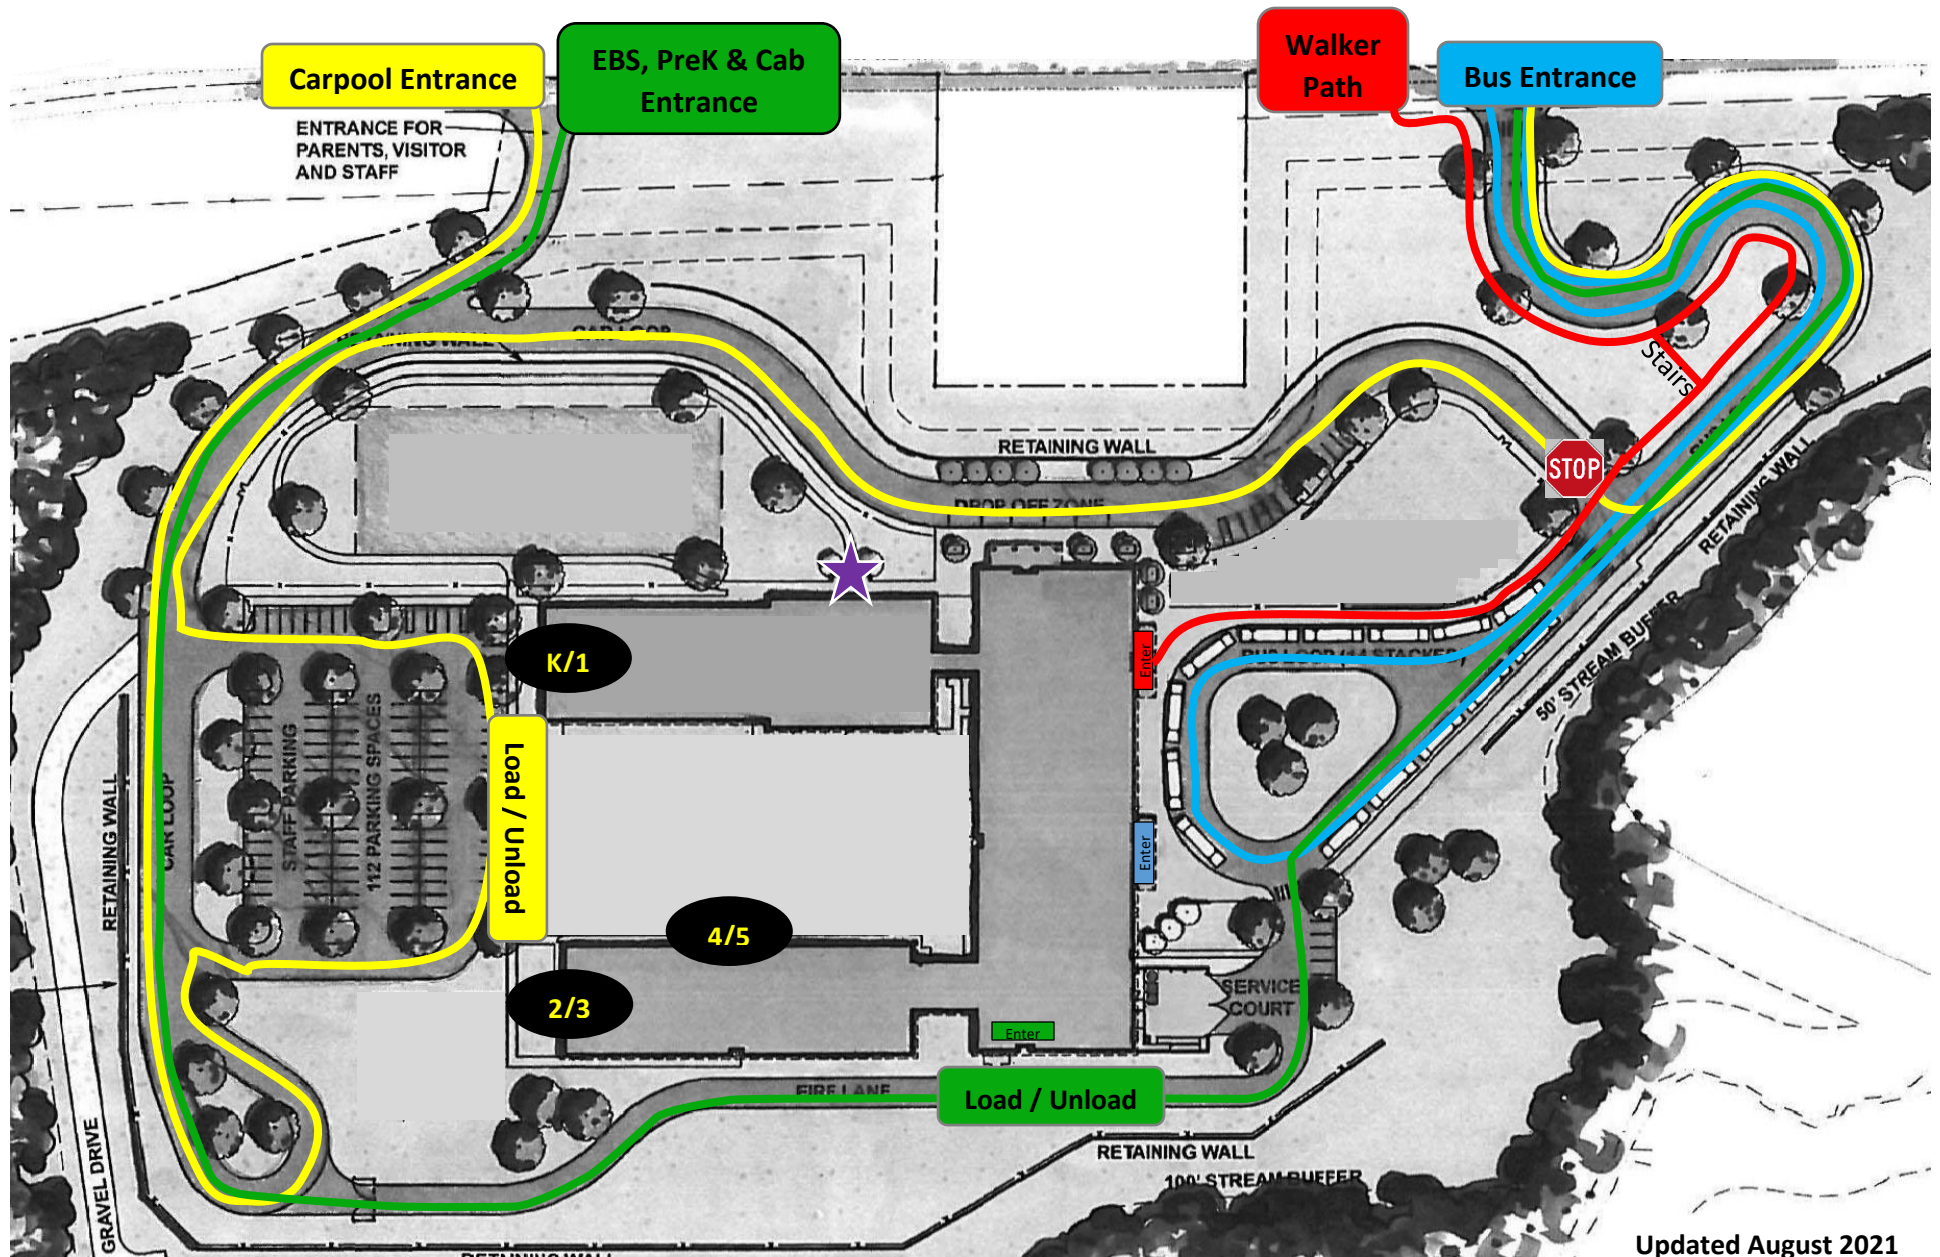

# Scotts Ridge Elementary Transportation Flow Map

Updated August 2021

KEY: Black Ovals indicate location of entrance doors for carpool students / Purple star indicates location of check-in table for Kindergarten Staggered Entry