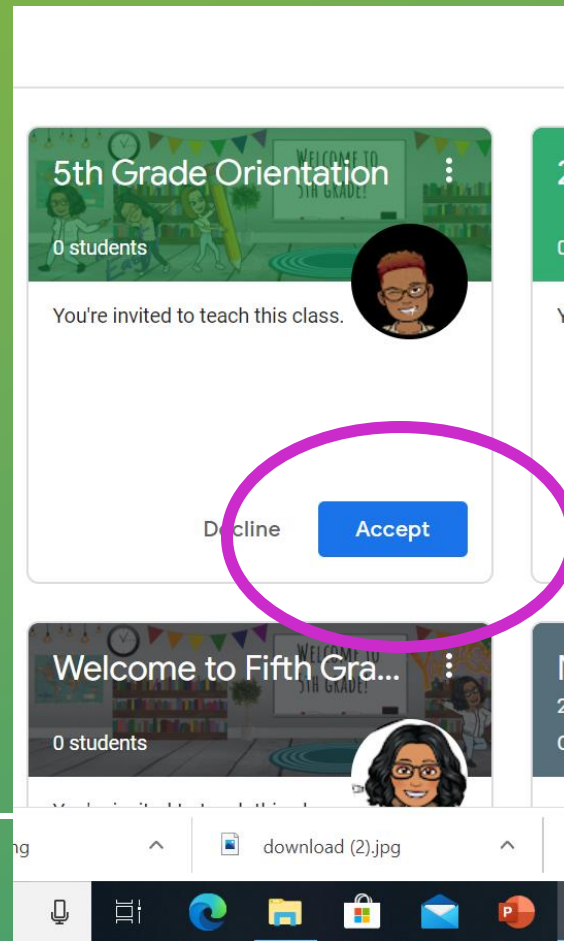

**AFTER LOGGING IN
WITH YOUR WAKE ID
YOU WILL SEE A
SCREEN THAT LOOKS
LIKE THIS...**

**This is your child's Wake ID
Portal**

*Your child will NOT have access to the Email/Outlook ICON – even though Virtual Academy students may be prompted to sign up. Please ignore at this time.

**NEXT,
YOUR CHILD WILL
CLICK THE GOOGLE
CLASSROOM ICON**

**CLICK THE
GOOGLE
CLASSROOM
ICON!**

HERE IS THE
GOOGLE
CLASSROOM
ICON!

Google Classroo...

"ACCEPT" THE INVITATION TO JOIN YOUR CLASS!

THERE WILL BE A LINK TO "GOOGLE MEET"