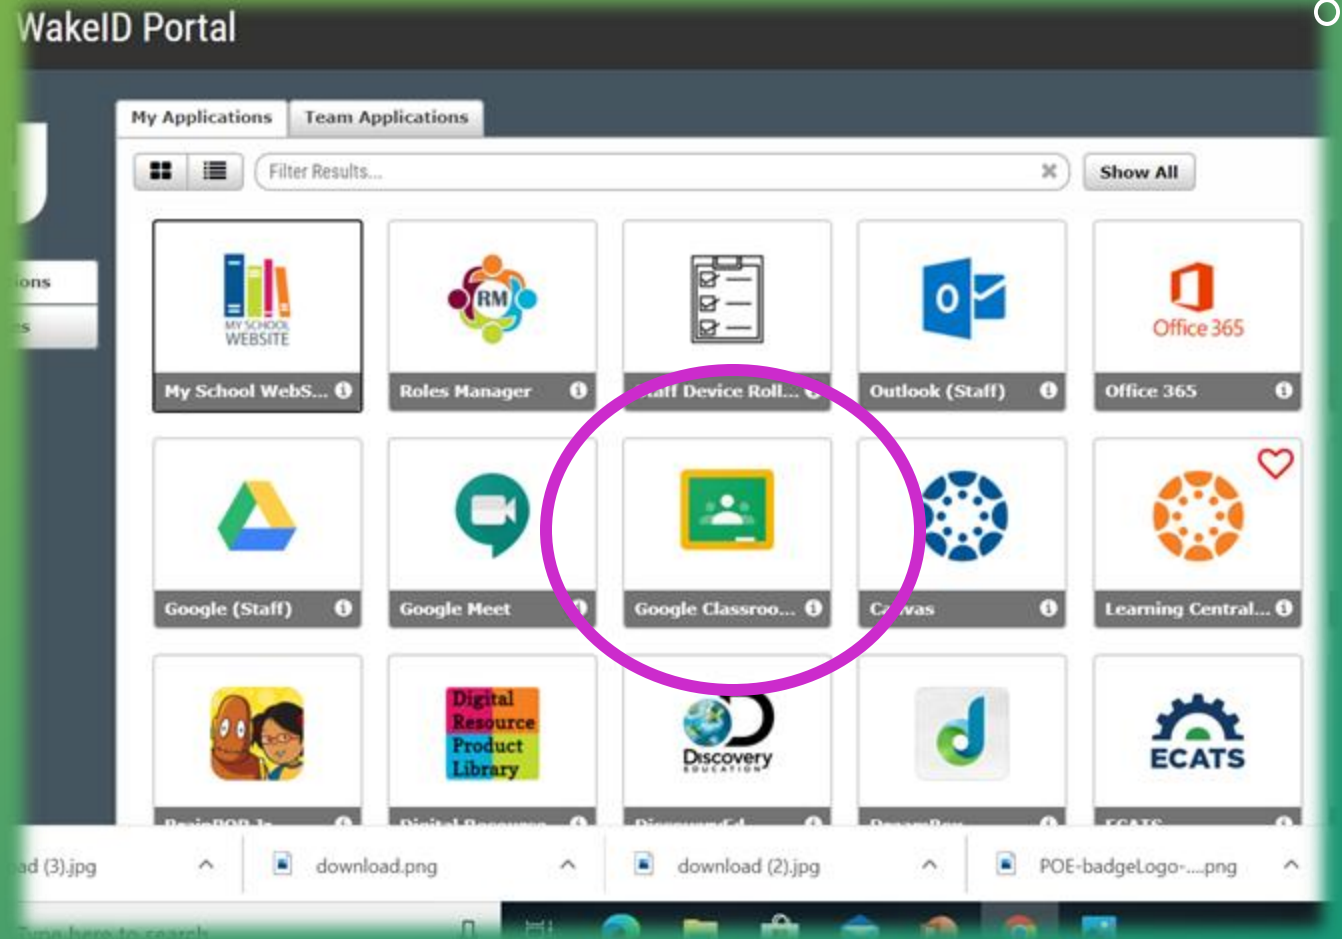

**AFTER LOGGING IN
WITH YOUR WAKE ID
YOU WILL SEE A
SCREEN THAT LOOKS
LIKE THIS...**

**This is your child's Wake ID
Portal**

*Your child will NOT have access to the Email/Outlook ICON – even though Virtual Academy students may be prompted to sign up. Please ignore at this time.

**NEXT,
YOUR CHILD WILL
CLICK THE GOOGLE
CLASSROOM ICON**

**CLICK THE
GOOGLE
CLASSROOM
ICON!**

HERE IS THE
GOOGLE
CLASSROOM
ICON!

Google Classroo...

"ACCEPT" THE INVITATION TO JOIN YOUR CLASS!

THERE WILL BE A LINK TO "GOOGLE MEET"