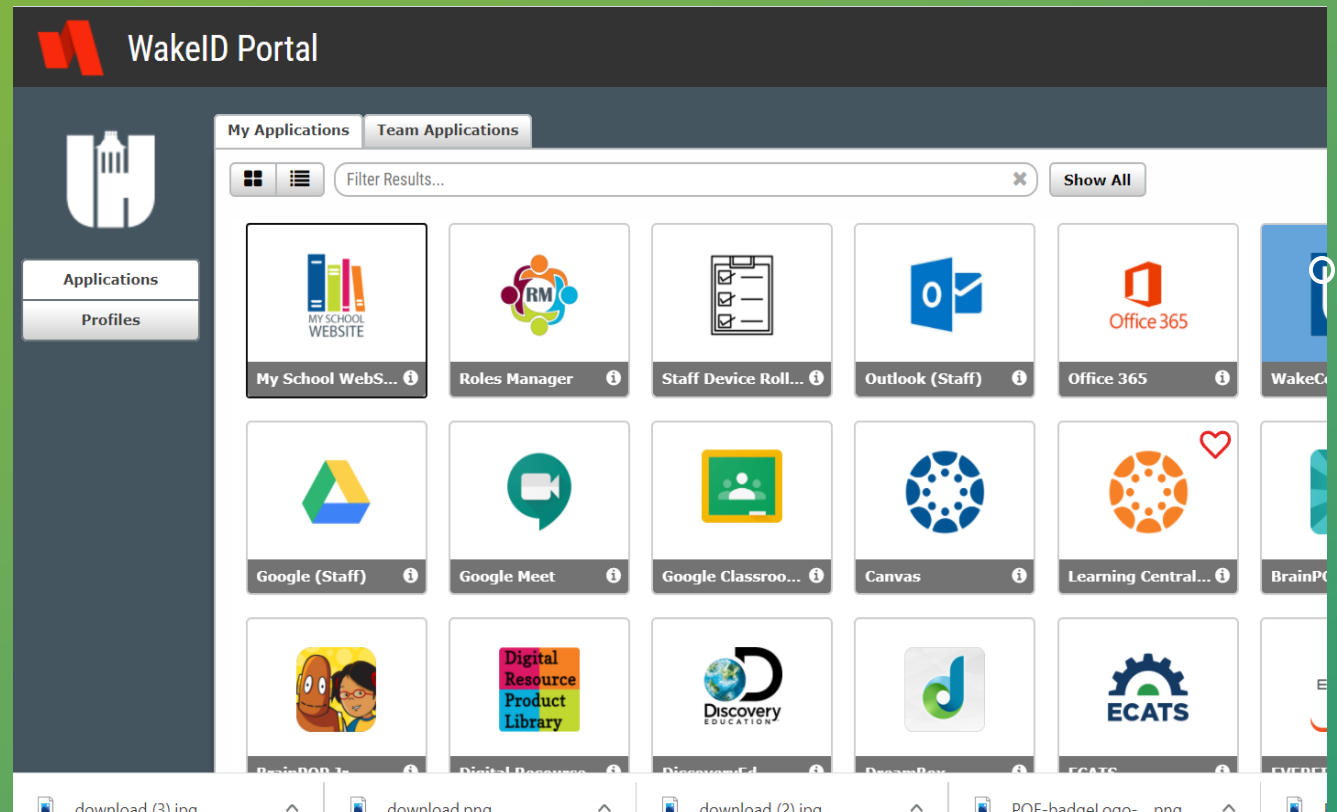

[Claim My Account](#)

IF LOGGING ONTO A HOME COMPUTER GO TO THE POE WEBSITE AND SELECT " WAKE ID"

The screenshot shows a web browser window with the following content:

- Browser tabs: "Apps", "90 90 90 Schools S...", "Online Warm Ups..."
- Header image: A young girl playing a violin. Text overlay: "Extensive arts options".
- Main heading: "Discovering and Developing Your Child's Gifts and Talents".
- Text below heading: "Click the picture above to read more about Poe Elementary in Carolina Parent!".
- Navigation menu (green background):
 - TRANSPORTATION (bus icon)
 - SCHOOL MEALS (apple and glass icon)
 - CALENDAR (calendar icon with "08")
 - ENROLLMENT (document icon)
 - PTA/PTSA (two people icon)
 - WAKEID (book icon) - **highlighted with a pink arrow**
- Footer: "Upcoming Events"

- +
 -
 -
- These links will help your child log onto the computer with his/her Wake ID

Click [HERE](#) for information about logging in.
Spanish Version [HERE](#)

WHAT IF I STILL HAVE QUESTIONS?

You may find answers [HERE!](#)
(Help Desk)

**AFTER LOGGING IN
WITH YOUR WAKE ID
YOU WILL SEE A
SCREEN THAT LOOKS
LIKE THIS...**

**This is your child's Wake ID
Portal**

*Your child will NOT have access to the Email/Outlook ICON – even though Virtual Academy students may be prompted to sign up. Please ignore at this time.