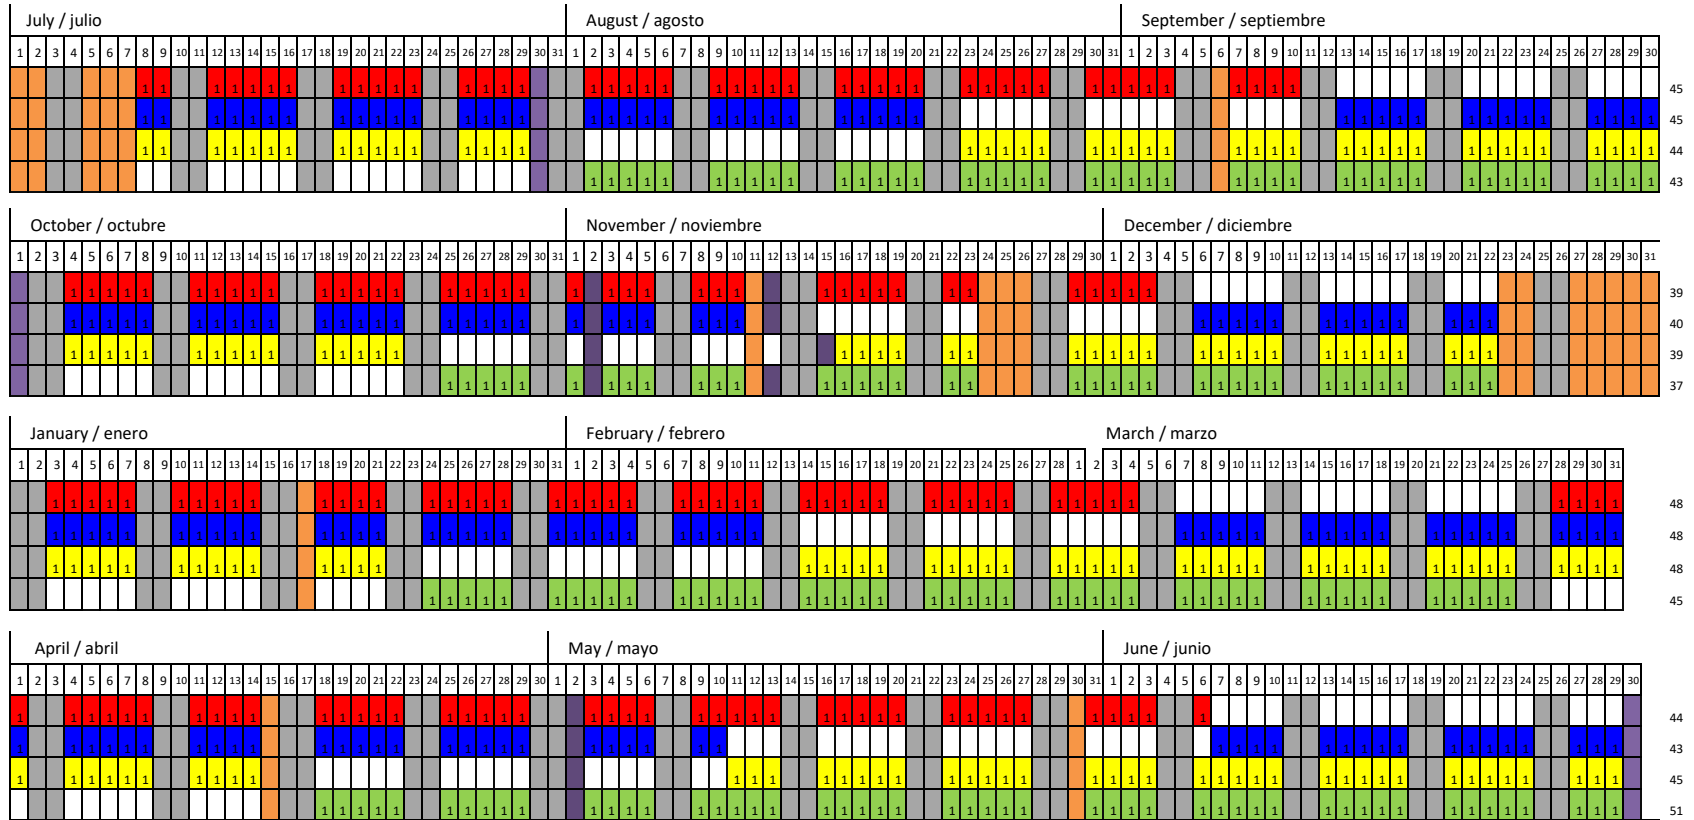

2021-2022 Year-Round Calendar

Calendario de Ciclo Continuo (updated 10/19/21)

LEGEND / LEYENDA

- Track 1 176
- Track 2 176
- Track 3 176
- Track 4 176
- School-wide Teacher workday
- Vacation Day / Día de Vacaciones

In accordance with the NC Calendar Law, if the school district must close schools, the superintendent will update this calendar to provide additional days/time by using early release days as full days, scheduled teacher workdays, banked instructional hours*, scheduled vacation days, or on Saturdays to meet legal requirements. If students attend school on Thursday or Friday of a week when school has been closed, there may be a make-up day the Saturday of the same week if possible. Students will attend no more than two Saturdays in a row. In extreme cases, holidays may be used for weather make up.

* On a year-by-year basis, the Board may determine that for fiscal/feasibility reasons, including under-enrollment, certain schools will have the student groups assigned to fewer than four staggered quarters.

* For the 2021-2022 school year, the following schools will have all four student groups assigned to Track 4: Barwell Road ES, Durant Road ES, Hodge Road ES, Lake Myra ES, Lockhart ES, Rand Road ES, Timber Drive ES, Vance ES, Walnut Creek ES, Wilburn ES, Durant Road MS, and North Garner MS.

MORE INFORMATION / MÁS INFORMACIÓN