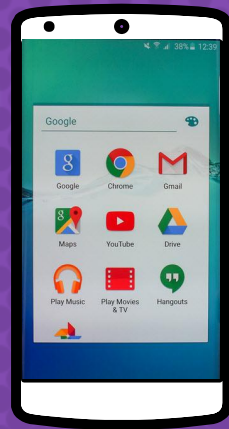

ACCESS

ANYWHERE

ANDROID