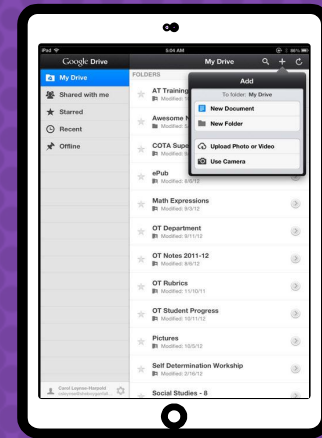

## Assignment Details

The screenshot displays the Classroom interface with the following elements and callouts:

- 1** Classwork Tab
- 2** View your work
- 3** Google Calendar and Class Drive folder
- 4** People
- 5** All topics
- 6** Benchmark Tests
- 7** Assignment Title: For the Week of September 2 - 6
- 8** Assignment Due Date: Due Today
- 9** Assignment Status: Assigned
- 10** Attached files/links: Day 1 - Multistep Equatio... PDF, Day 2 - Variables on Both... PDF, Day 3 - Infinite & No Solu... PDF, Day 4 - Algebraic Propor... PDF
- 11** Click to view assignment

<b>1</b> Classwork Tab	<b>5</b> Topics available	<b>9</b> Assignment Status
<b>2</b> See your Grades	<b>6</b> Topic Headings	<b>10</b> Attached files/links
<b>3</b> See Due Dates	<b>7</b> Assignment Title	<b>11</b> Click to view assignment
<b>4</b> View your files	<b>8</b> Assignment Due Date	

# ACCESS

# ANYWHERE

**ANDROID**

**IPHONE**

**TABLET**

**DESKTOP**