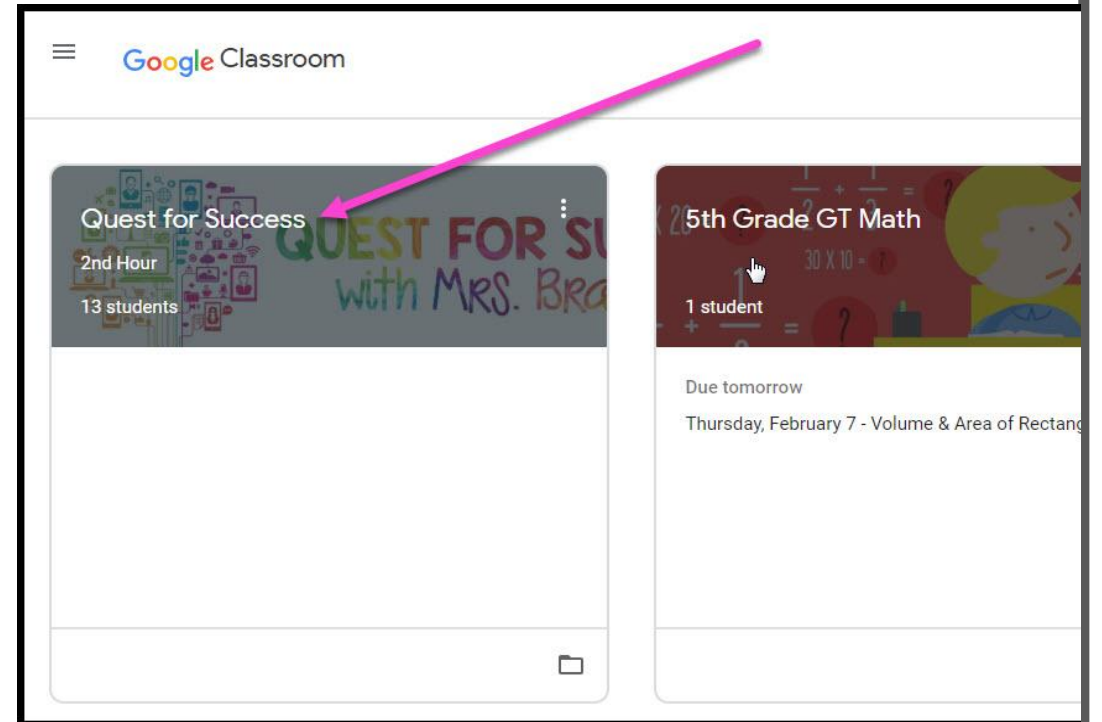

# Getting Started

Your child will login to Google Classroom through the WakeID Portal at

<http://wakeid.wcpss.net>

Check out this video for an overview of the login process: [How WCPSS Students Join a Google Classroom](#)

# Navigating Classroom

1

Click on the class you wish to view.