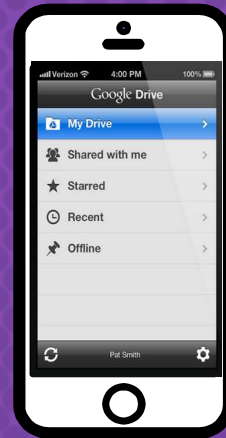

ACCESS

ANYWHERE

ANDROID

IPHONE

TABLET

DESKTOP