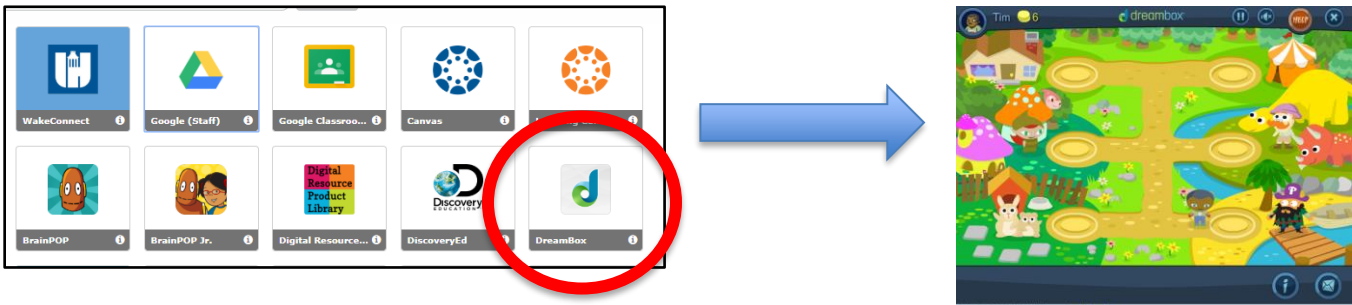

To Access DreamBox from a Chrome Book or PC

Your child can access DreamBox Learning Math 24 hours a day, 7 days a week from a desktop, laptop, or iPad by logging in through the WCPSS WakeID Portal www.wakeid.wcpss.net. Once logged into their WakeID Portal (username and password will be their WakeID#), they will simply select the DreamBox icon from within their portal. It will automatically sync with their account and they can start right away.

To Access DreamBox From an iPad

Go to www.dreambox.com/ipad, or search for DreamBox Math in the App Store. Once you have downloaded the app you must still log into your child's profile through the WakeID Portal. Open up the internet browser on your iPad, go to www.wakeid.wcpss.net, log into the student WakeID Portal, and select the DreamBox icon. The program will then ask to redirect to the DreamBox App on the iPad.

When prompted in the app, enter your school code (**given by homeroom teacher**). Students then choose their class, find their name, select their icon, and pick their picture password. Students will then have complete access to their DreamBox account.