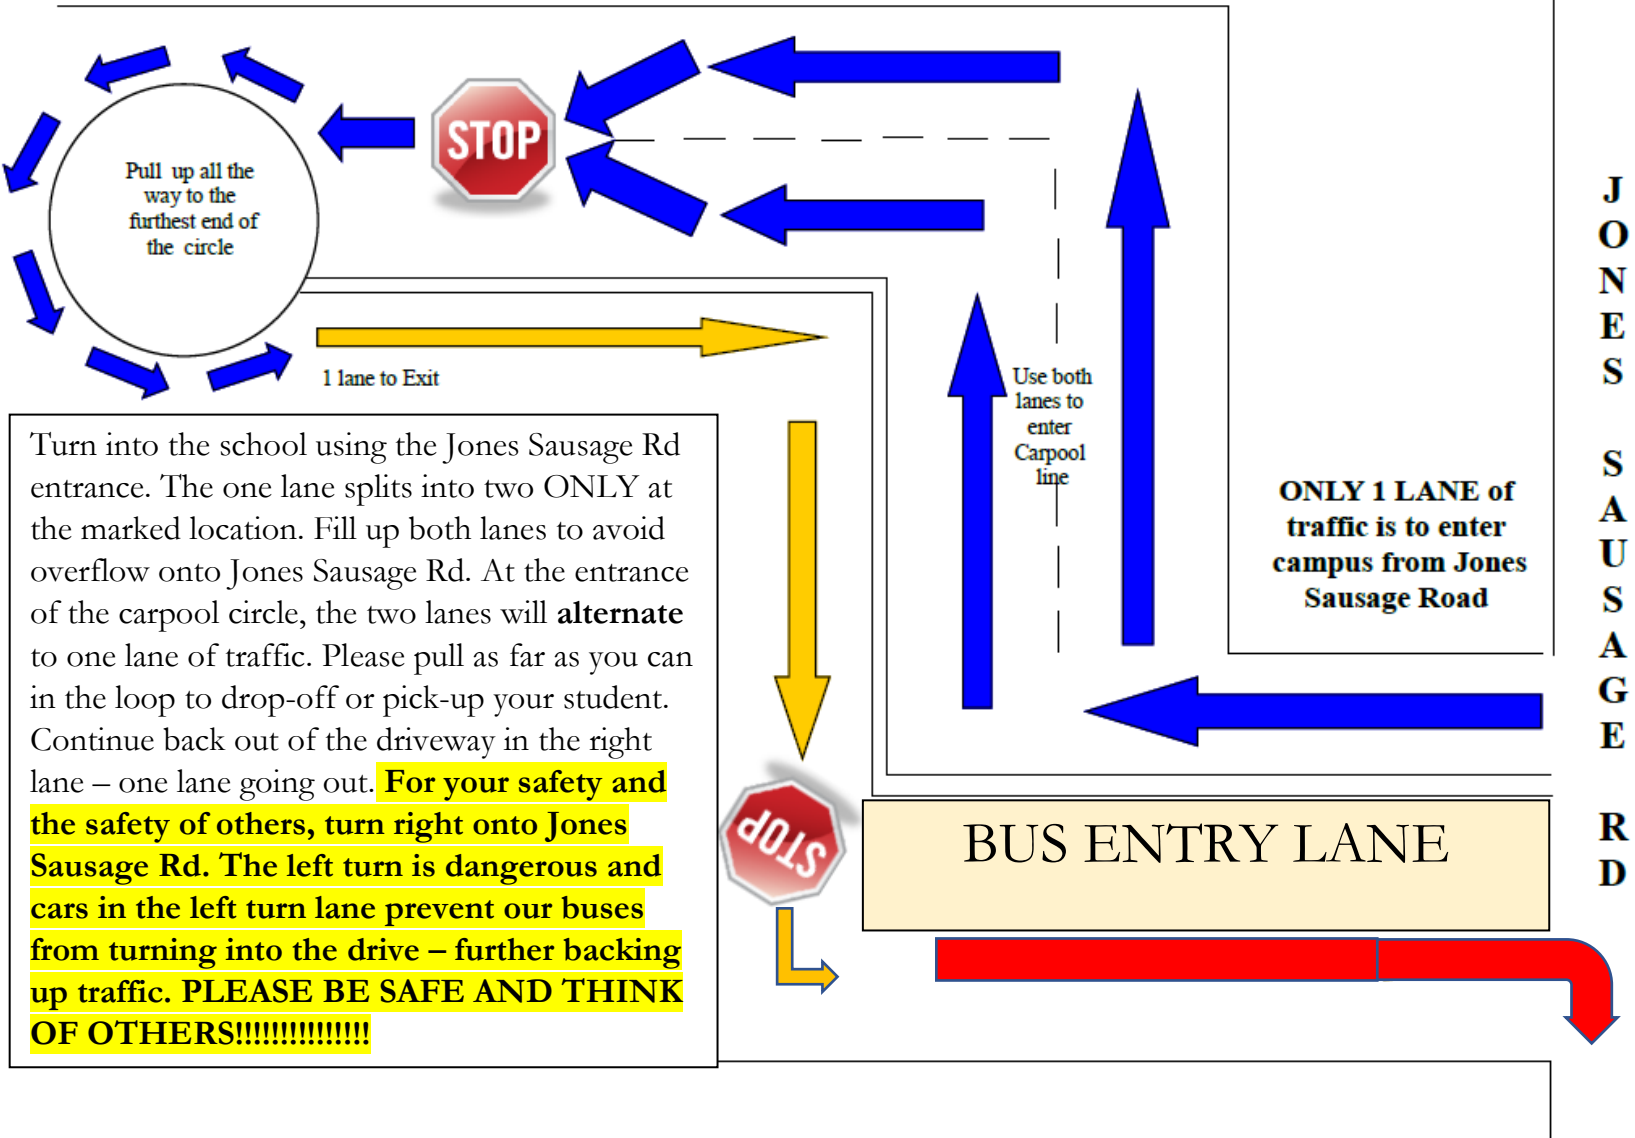

Carpool Directions: East Garner Magnet Middle

Turn into the school using the Jones Sausage Rd entrance. The one lane splits into two ONLY at the marked location. Fill up both lanes to avoid overflow onto Jones Sausage Rd. At the entrance of the carpool circle, the two lanes will **alternate** to one lane of traffic. Please pull as far as you can in the loop to drop-off or pick-up your student. Continue back out of the driveway in the right lane – one lane going out. **For your safety and the safety of others, turn right onto Jones Sausage Rd. The left turn is dangerous and cars in the left turn lane prevent our buses from turning into the drive – further backing up traffic. PLEASE BE SAFE AND THINK OF OTHERS!!!!!!!!!!!!!!**

ONLY 1 LANE of traffic is to enter campus from Jones Sausage Road

J
O
N
E
S

S
A
U
S
A
G
E

R
D