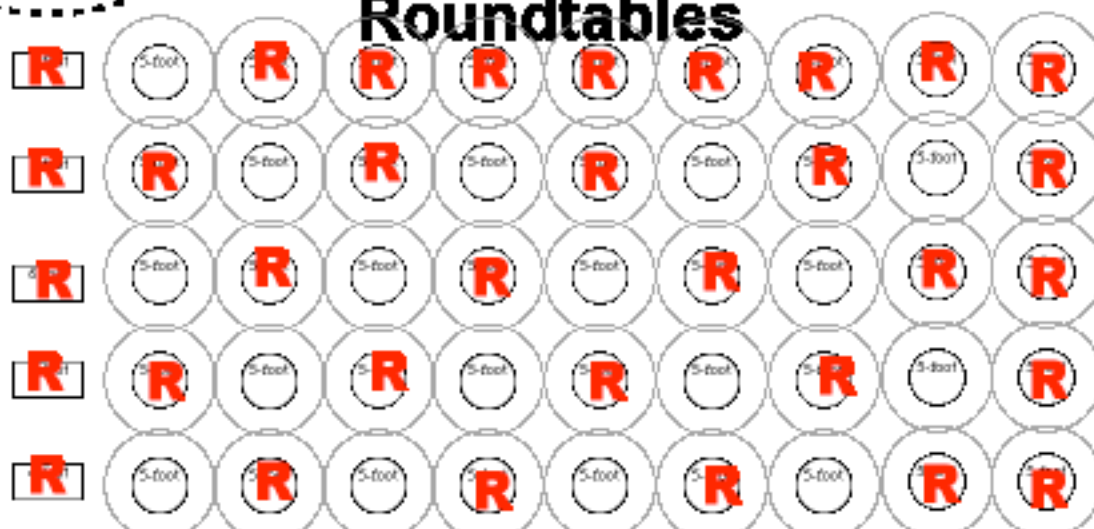

WOMEN

Men

Room 1

**General Session/
Roundtables**

breakfast

breakfast

6:30 8:00

6:30 8:00