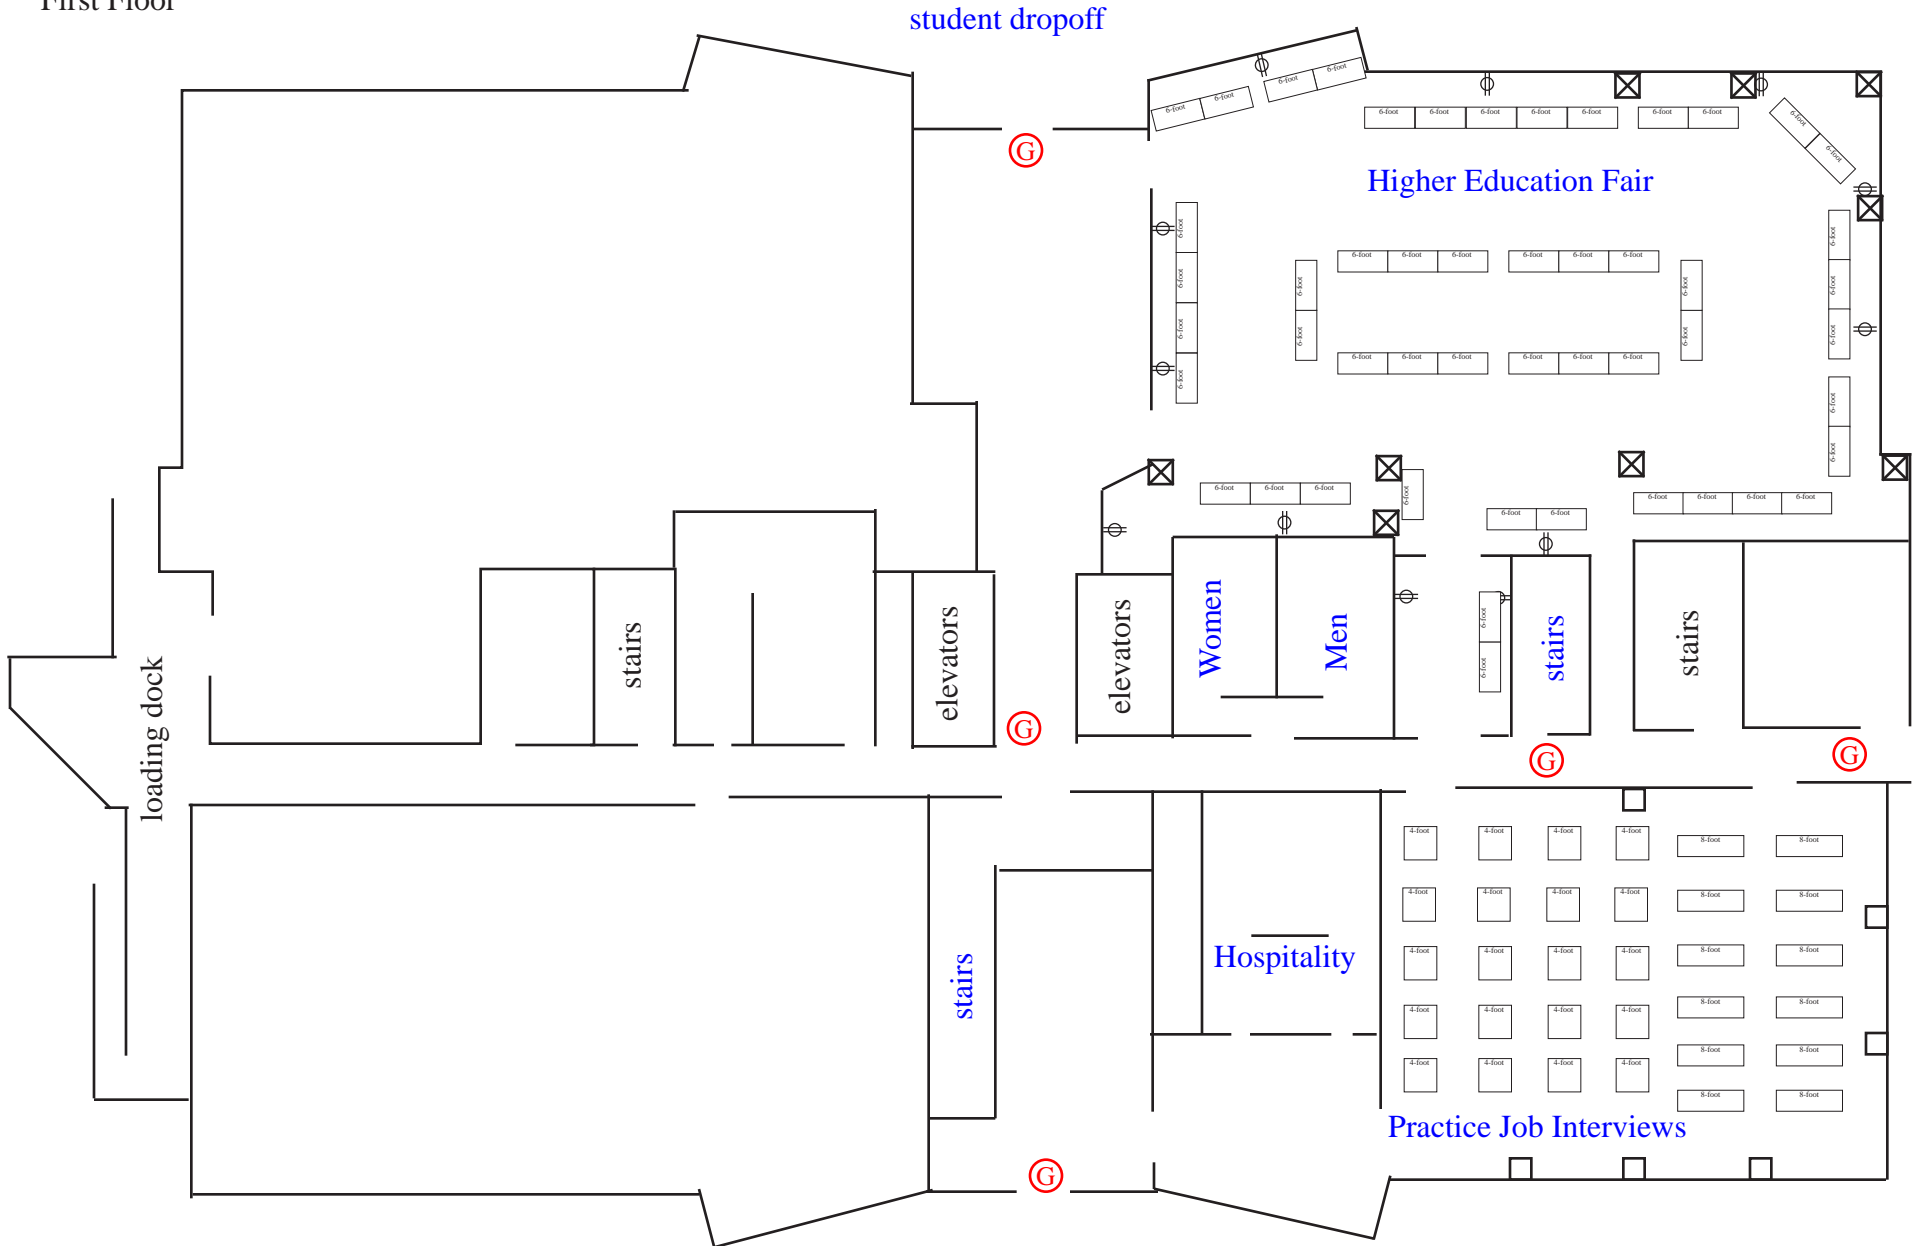

One Renaissance Center
First Floor

ⓐ climate control guards

Benson Drive

0.043"=1'

1"=23.2'

CLD 032306