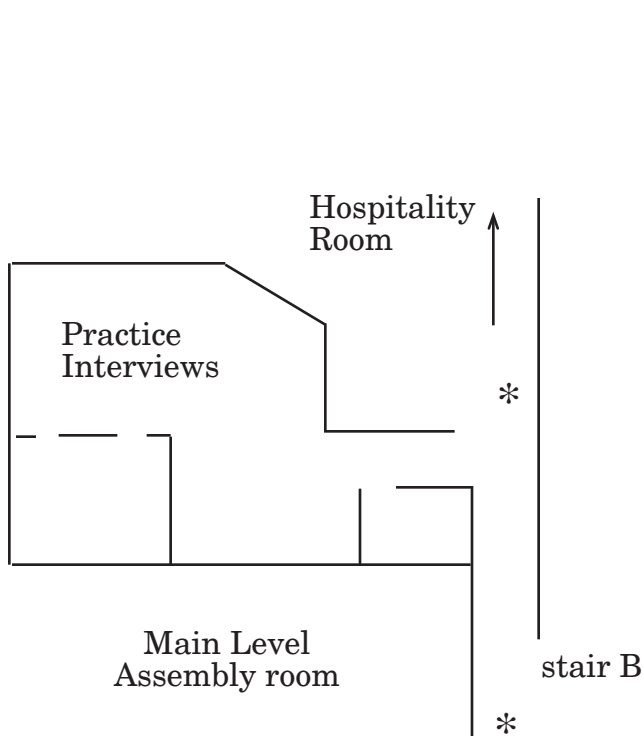

Xtreme Beginnings 2005 at the Brownstone

Mezzanine Level
Ballroom

Main Level
Assembly room

Lower Level
Caucus rooms
Sessions room