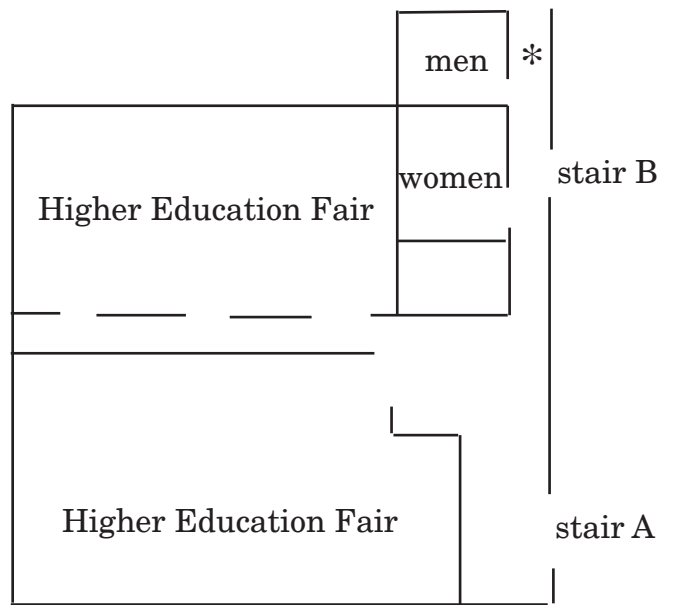

Xtreme Beginnings 2005 at the Brownstone

Mezzanine Level
Ballroom

Main Level
Assembly room

Lower Level
Caucus rooms
Sessions room