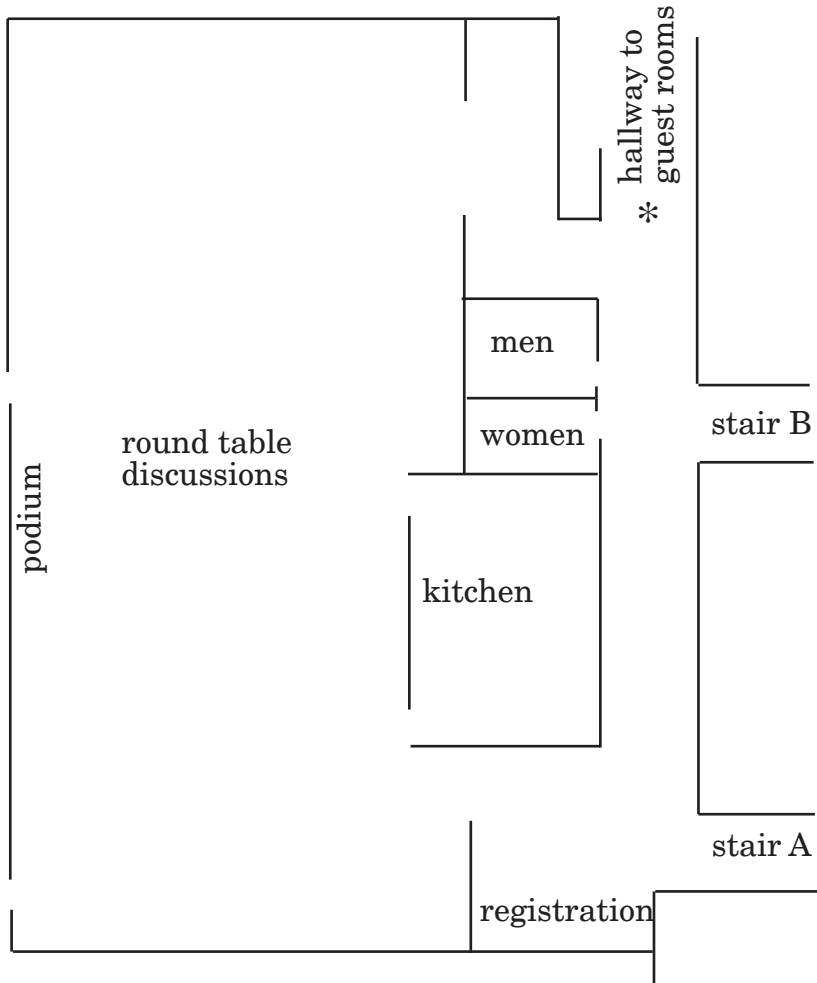

Xtreme Beginnings 2005 at the Brownstone

Mezzanine Level
Ballroom

Main Level
Assembly room

Lower Level
Caucus rooms
Sessions room