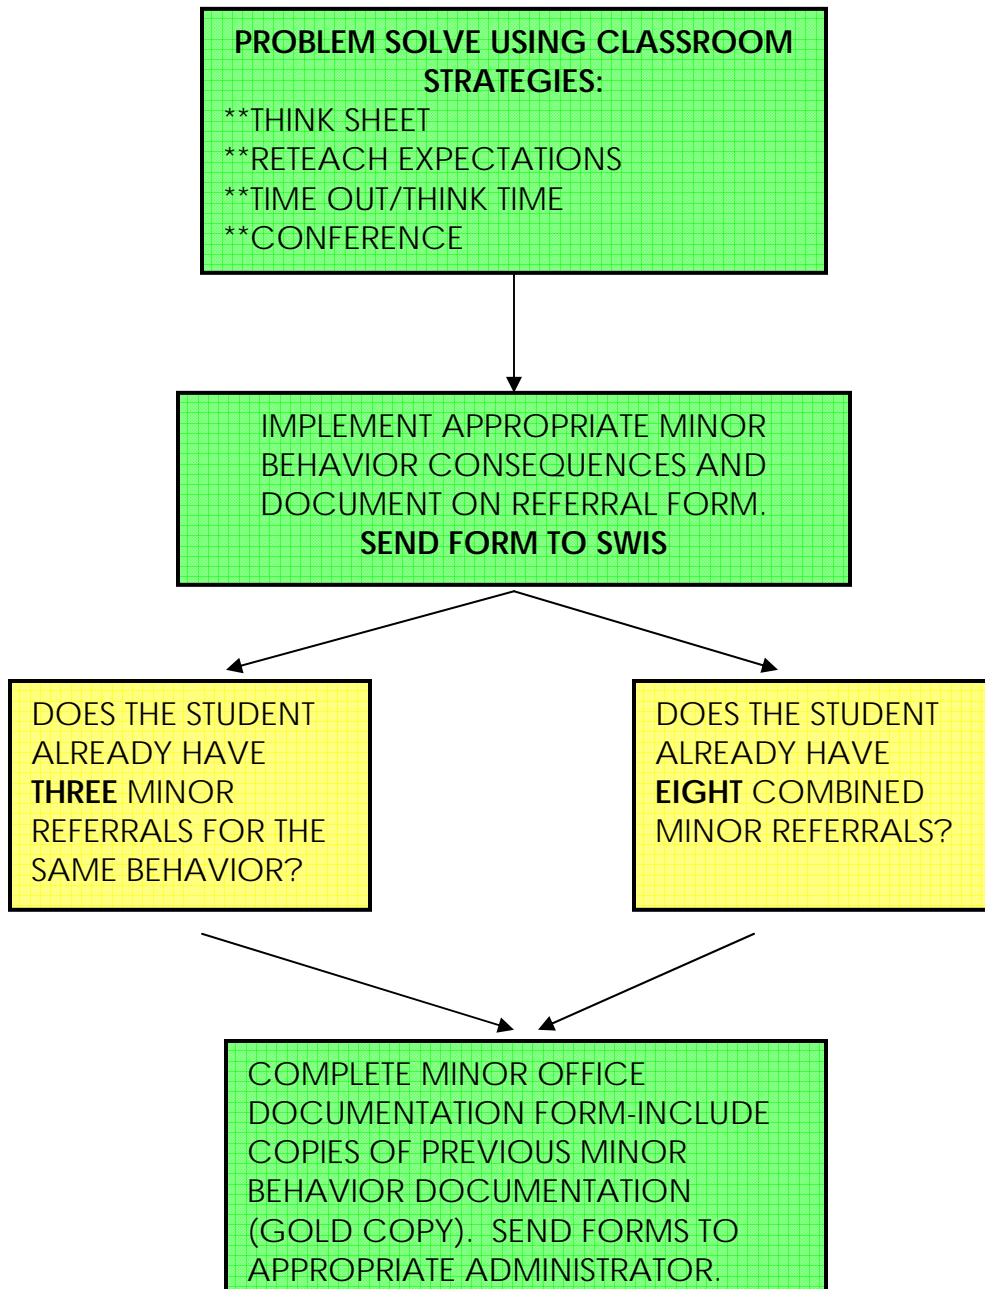

BRENTWOOD ELEMENTARY SCHOOL MINOR BEHAVIOR REFERRAL FLOWCHART

****MINOR PROBLEM BEHAVIOR OCCURS****

POSSIBLE MINOR CONSEQUENCES:		
**TIME OUT	**LOSS OF PRIVILEGE	**NOTE HOME
**REMOVAL FROM GROUP		**SILENT LUNCH
**PARENT CONTACT		**RESTITUTION