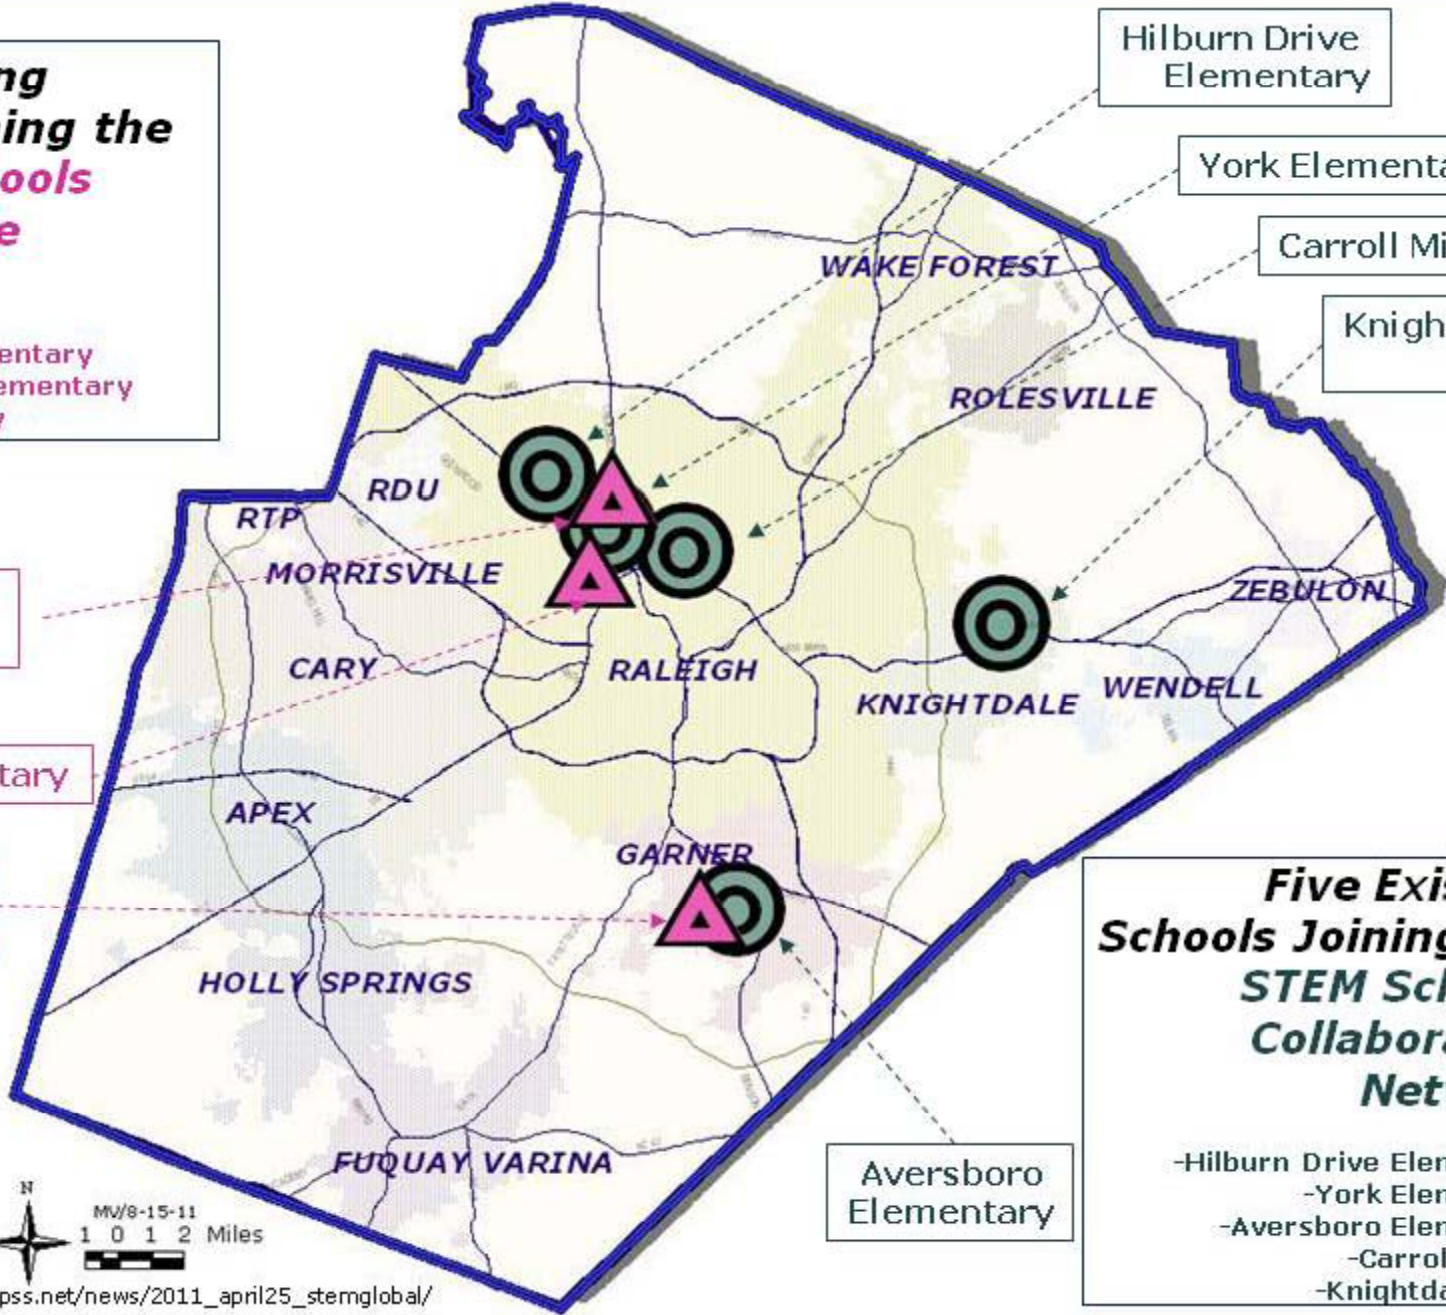

New STEM and GLOBAL Schools

Three Existing Schools Joining the GLOBAL Schools Collaborative Network

- Timber Drive Elementary
- Jeffrey's Grove Elementary
- Stough Elementary

Jeffrey's Grove Elementary

Stough Elementary

Timber Drive Elementary

Hilburn Drive Elementary

York Elementary

Carroll Middle

Knightdale High

Five Existing Schools Joining the STEM Schools Collaborative Network

- Hilburn Drive Elementary
- York Elementary
- Aversboro Elementary
- Carroll Middle
- Knightdale High

Aversboro Elementary

SCHOOLS, 2011-12

1. East Wake School of Engineering Systems
2. East Wake School of Integrated Technology
3. East Wake School of Health Sciences
4. NCSU STEM Early College High
5. Southeast Raleigh Center for Leadership and Technology Magnet High
6. Wake Early College of Health and Science High
7. Centennial Campus University Connections and Leadership Magnet Middle
8. Moore Square Museums Magnet Middle
9. Brentwood School of Engineering Magnet Elementary
10. Brooks Museums Magnet Elementary
11. Combs Leadership Magnet Elementary
12. Conn Active Learning and Technology Magnet Elementary
13. Walnut Creek Elementary
14. Hilburn Drive Academy
15. York Elementary
16. Aversboro Elementary
17. Carroll Middle
18. Knightdale High
19. East Wake Middle
20. Middle Creek High

*The **WCPS Global Schools Network** is a collaborative initiative with the purpose of promoting and supporting global education throughout the district.