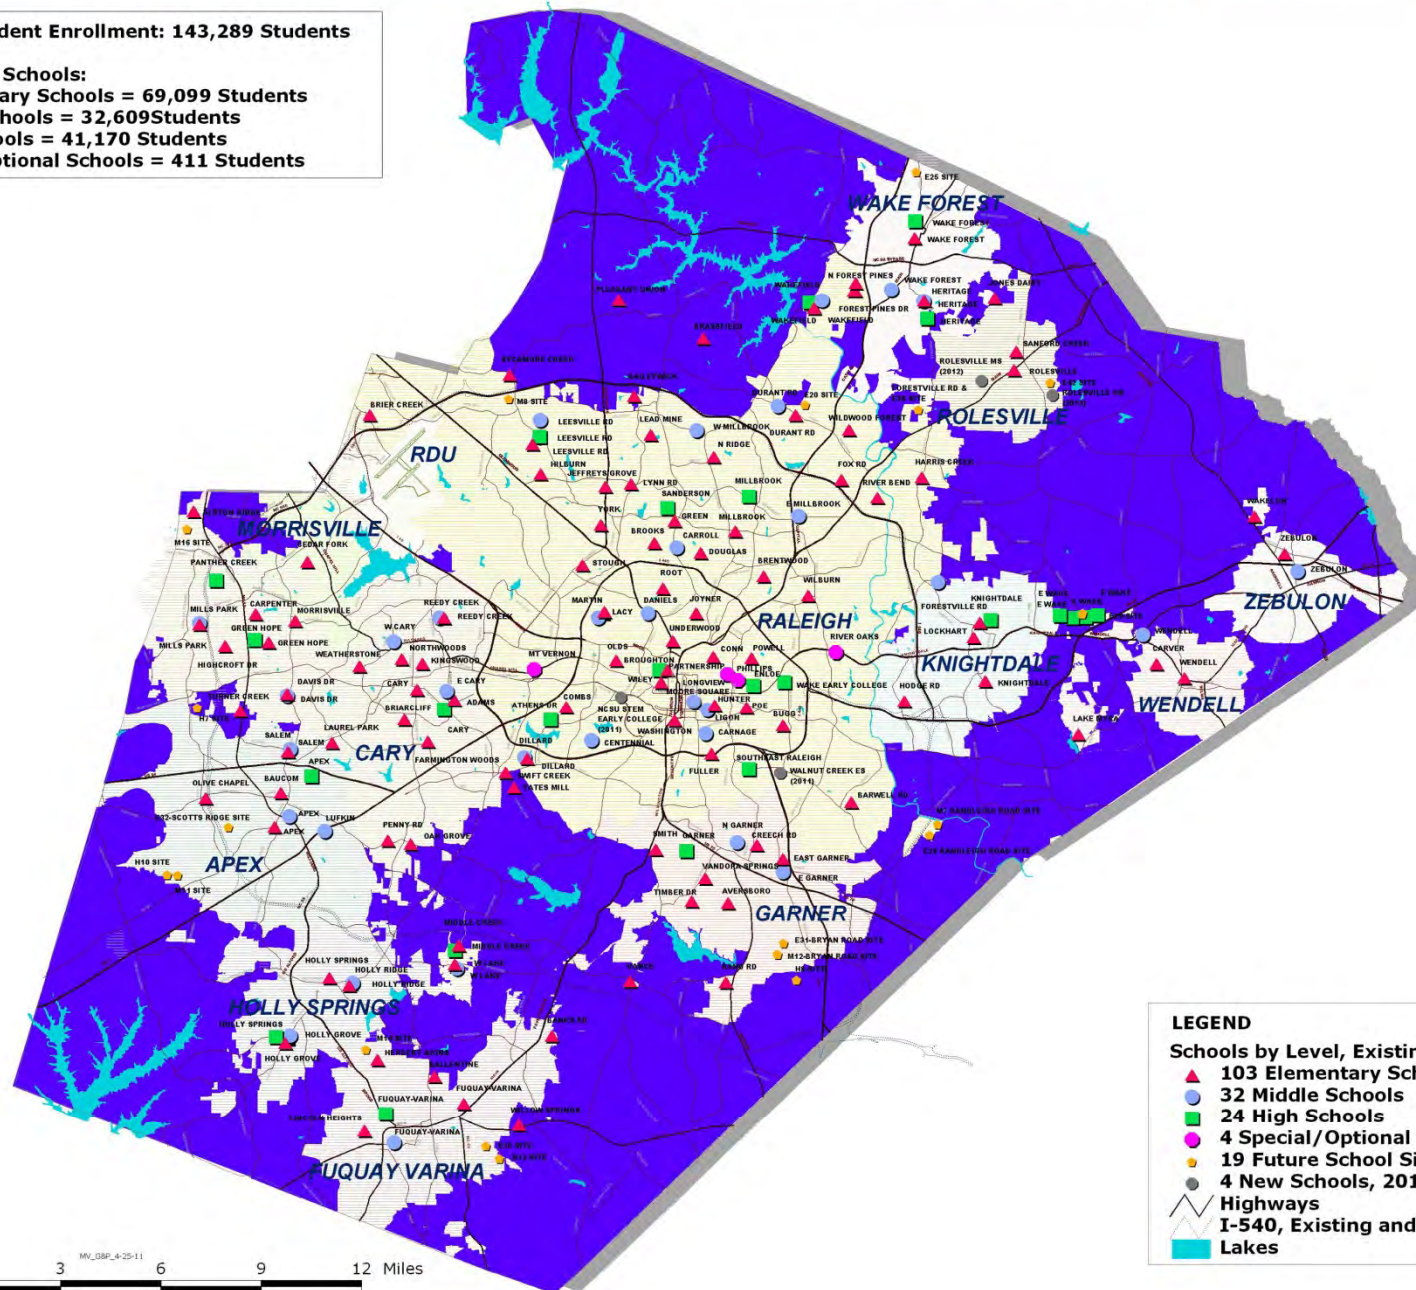

2010-11 Student Enrollment: 143,289 Students

163 Existing Schools:
103 Elementary Schools = 69,099 Students
32 Middle Schools = 32,609 Students
24 High Schools = 41,170 Students
4 Special/Optional Schools = 411 Students

LEGEND
Schools by Level, Existing and Planned

- ▲ 103 Elementary Schools
- 32 Middle Schools
- 24 High Schools
- 4 Special/Optional Schools
- 19 Future School Sites
- 4 New Schools, 2011- 2013
- Highways
- I-540, Existing and Planned
- Lakes