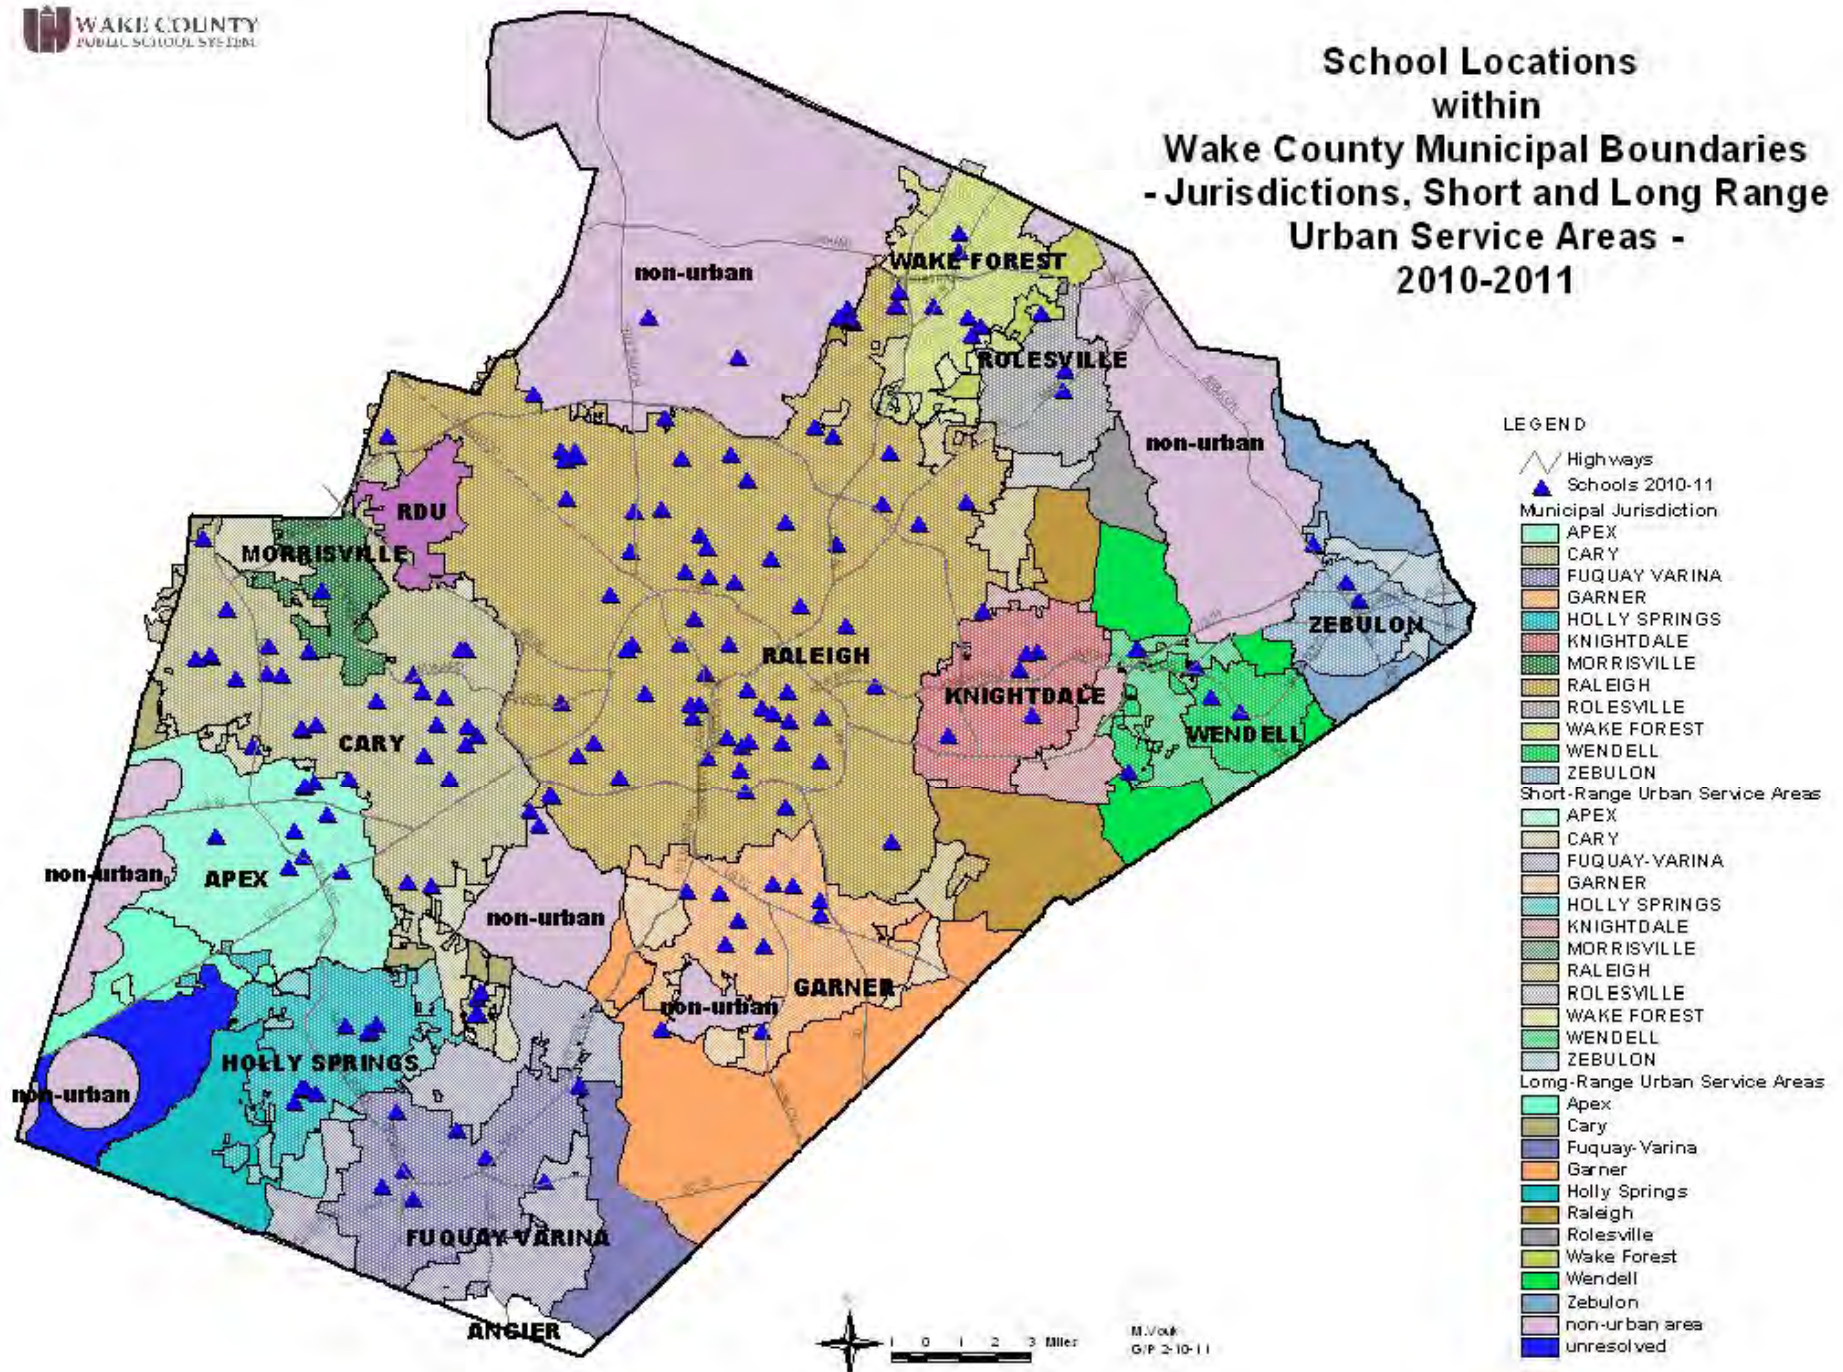

School Locations within Wake County Municipal Boundaries - Jurisdictions, Short and Long Range Urban Service Areas - 2010-2011

LEGEND

- Highways
- Schools 2010-11
- **Municipal Jurisdiction**
- APEX
- CARY
- FUQUAY VARINA
- GARNER
- HOLLY SPRINGS
- KNIGHTDALE
- MORRISVILLE
- RALEIGH
- ROLESVILLE
- WAKE FOREST
- WENDELL
- ZEBULON
- **Short-Range Urban Service Areas**
- APEX
- CARY
- FUQUAY-VARINA
- GARNER
- HOLLY SPRINGS
- KNIGHTDALE
- MORRISVILLE
- RALEIGH
- ROLESVILLE
- WAKE FOREST
- WENDELL
- ZEBULON
- **Long-Range Urban Service Areas**
- Apex
- Cary
- Fuquay-Varina
- Garner
- Holly Springs
- Raleigh
- Rolesville
- Wake Forest
- Wendell
- Zebulon
- non-urban area
- unresolvable

M. Volk
G/P 2-10-11