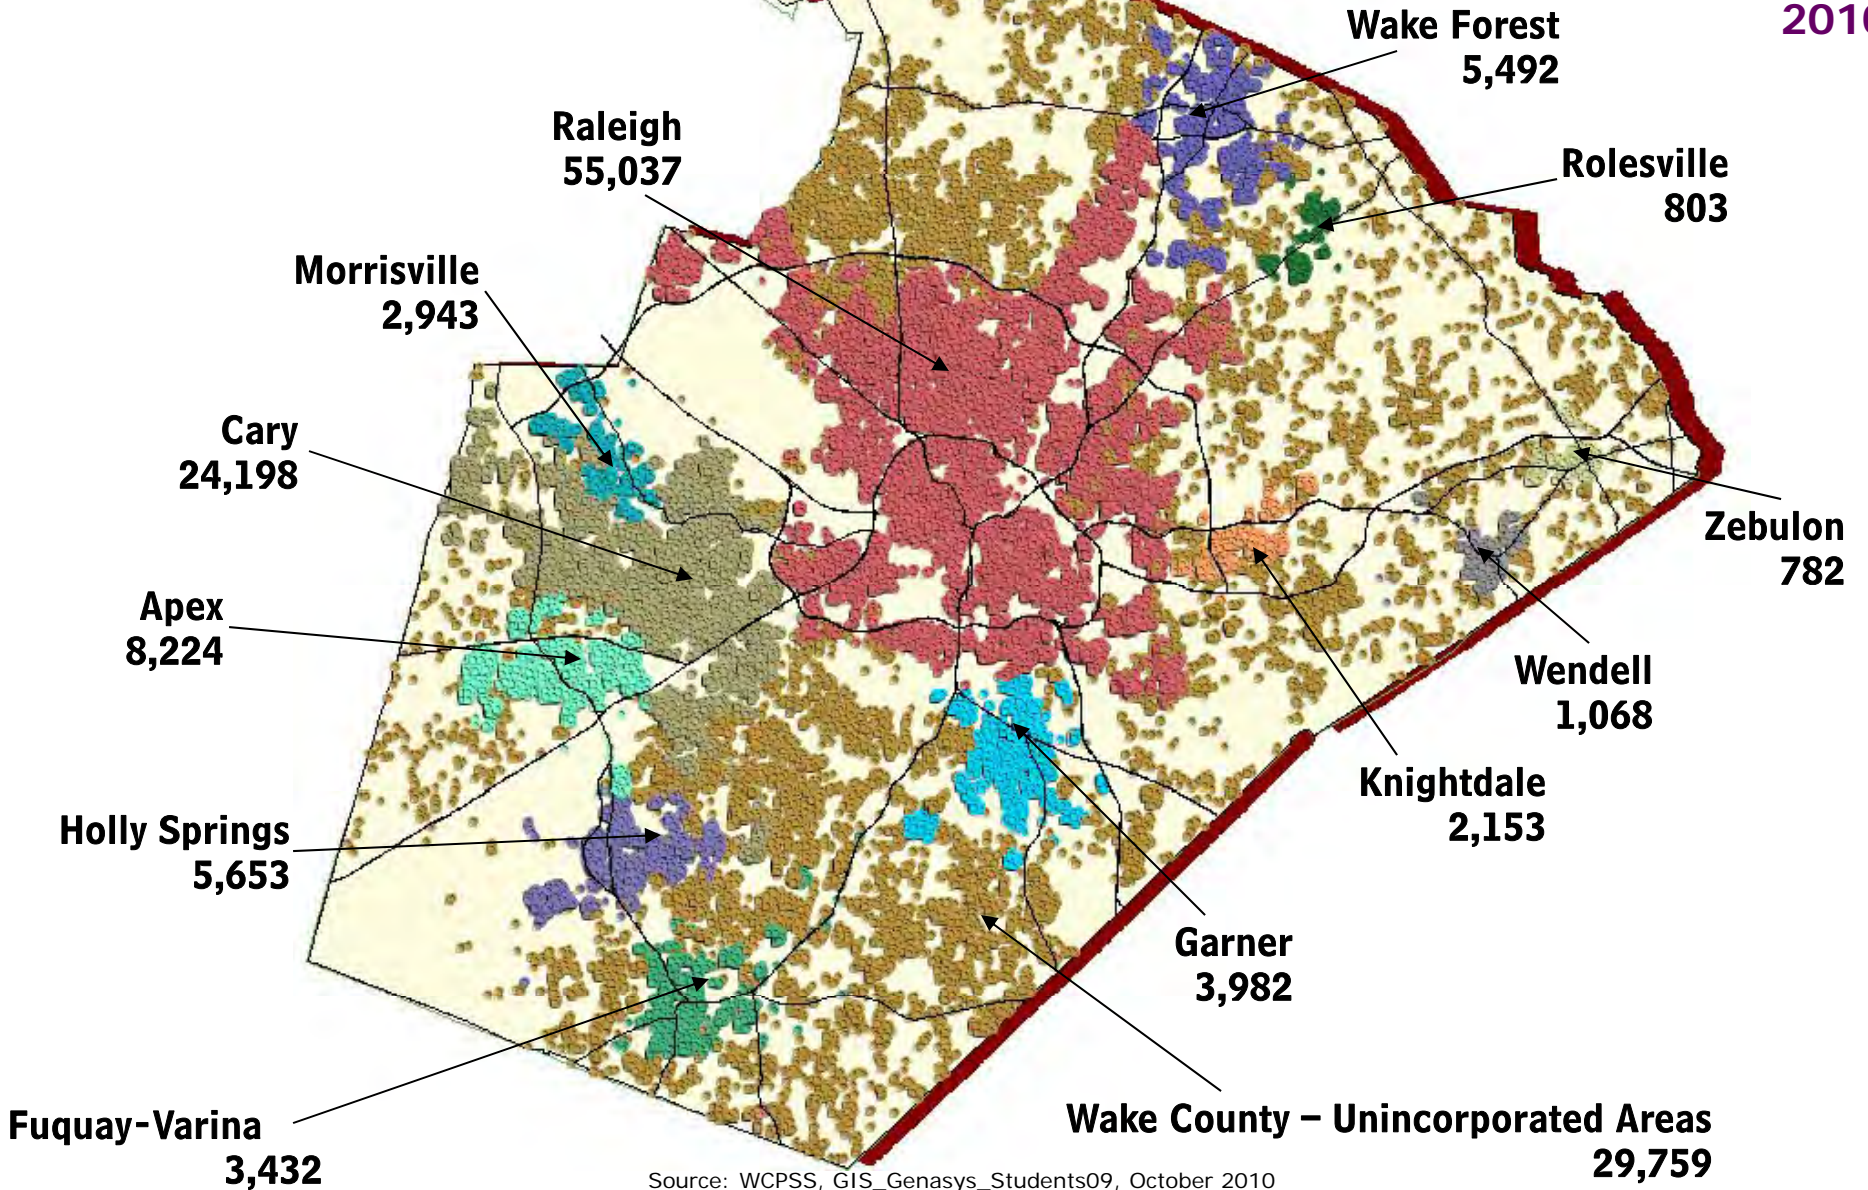

Vg.

**Schools by
Districts/Municipalities**

Students by Place of Residence

Distribution of 143,526
KI to 12 Grade Students

Within Municipal Corporate Limits and
Wake County Un-incorporated Areas,
2010

Source: WCPSS, GIS_Genasys_Students09, October 2010

Student (K1-12) by Residence Within Municipal Corporate Limits, 2010

Municipality	Students K-12 Residing in Municipality, 2010-11	Grade KI	Grade 01	Grade 02	Grade 03	Grade 04	Grade 05	Grade 06	Grade 07	Grade 08	Grade 09	Grade 10	Grade 11	Grade 12
APEX	8,224	645	640	706	695	685	668	598	660	649	615	577	551	535
CARY	24,198	1,840	1,743	1,990	1,947	1,995	1,952	1,864	1,863	1,787	1,940	1,798	1,804	1,675
FUQUAY-VARINA	3,432	309	286	329	319	297	273	288	277	248	252	208	193	150
GARNER	3,982	319	262	318	337	323	332	329	282	332	344	293	272	239
HOLLY SPRINGS	5,653	470	546	511	464	485	463	438	424	401	457	376	306	312
KNIGHTDALE	2,153	167	163	194	170	189	158	167	154	165	174	156	165	131
MORRISVILLE	2,943	313	297	339	238	245	262	198	187	202	190	172	172	128
RALEIGH	55,037	4,714	4,315	4,635	4,508	4,463	4,274	4,234	4,128	4,044	5,079	3,846	3,454	3,343
ROLESVILLE	803	68	61	69	75	61	49	55	69	75	59	71	47	44
WAKE COUNTY	29,759	2,230	2,107	2,269	2,304	2,356	2,315	2,260	2,311	2,270	2,640	2,405	2,179	2,113
WAKE FOREST	5,492	441	489	441	498	473	446	444	414	424	414	371	334	303
WENDELL	1,068	68	75	82	97	81	112	88	84	90	102	60	79	50
ZEBULON	782	69	52	64	54	68	49	70	65	63	72	62	42	52
TOTAL	143,526	11,653	11,036	11,947	11,706	11,721	11,353	11,033	10,918	10,750	12,338	10,395	9,598	9,075