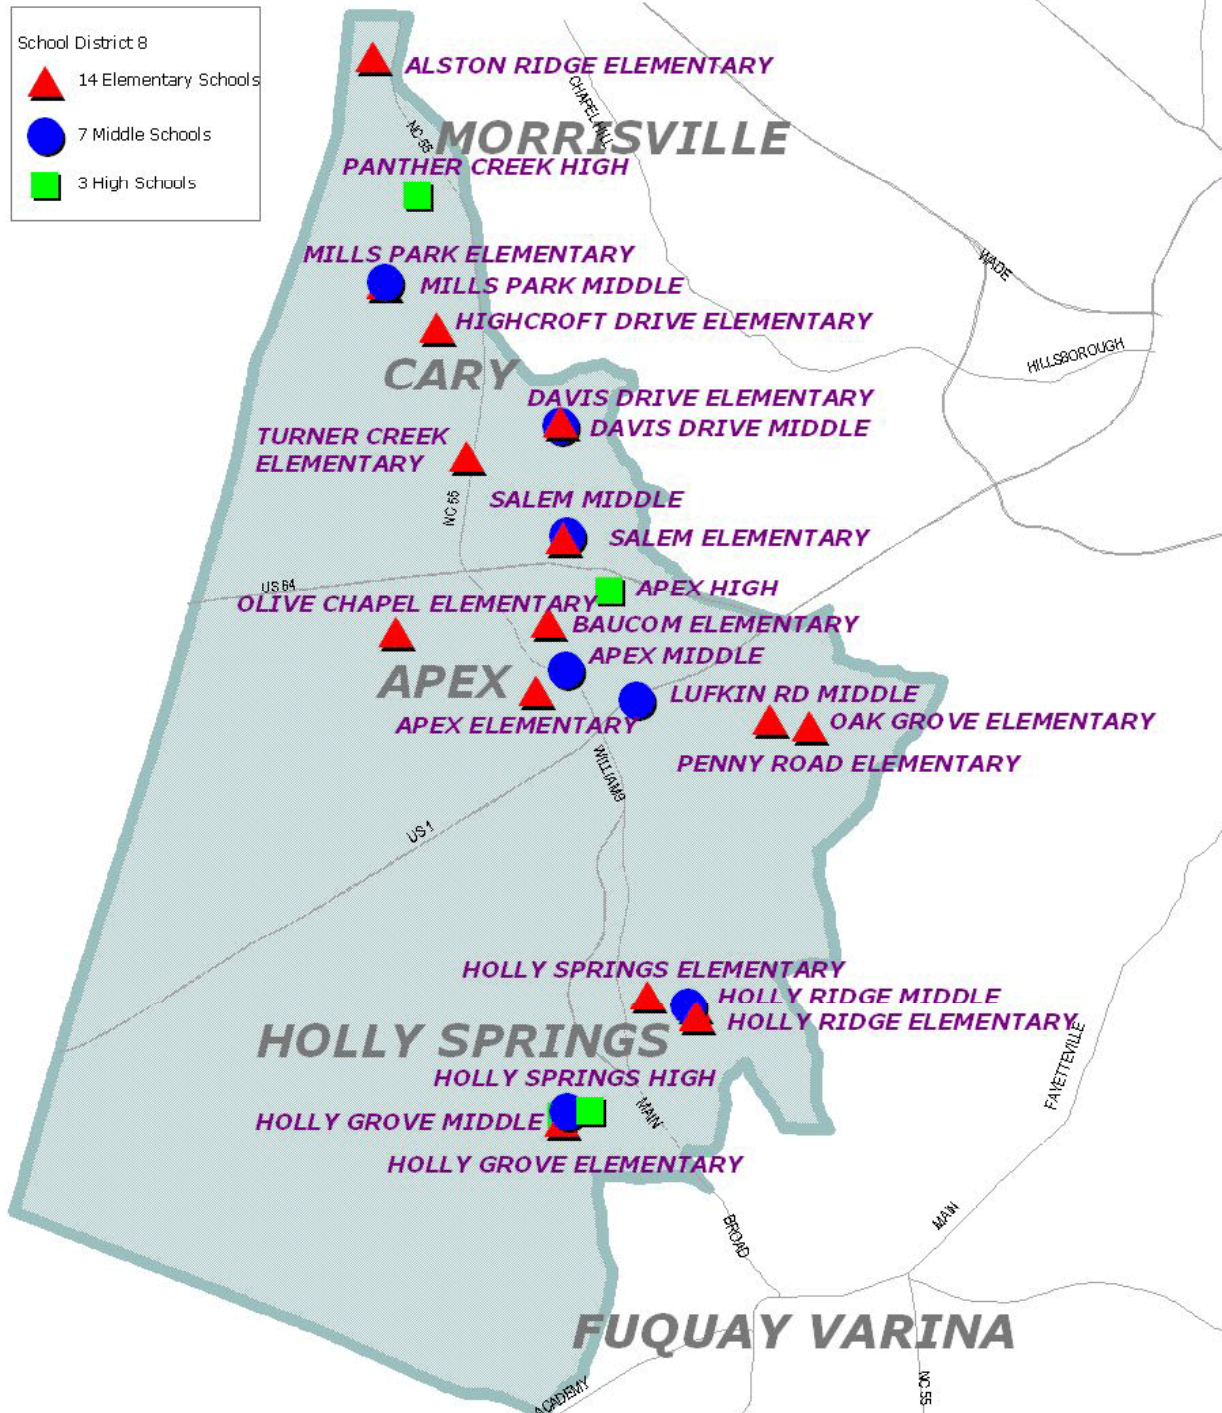

School District 8 (Southern Wake)

*Board of Education
Member
**Mr. Ron
Margiotta,
Chair***