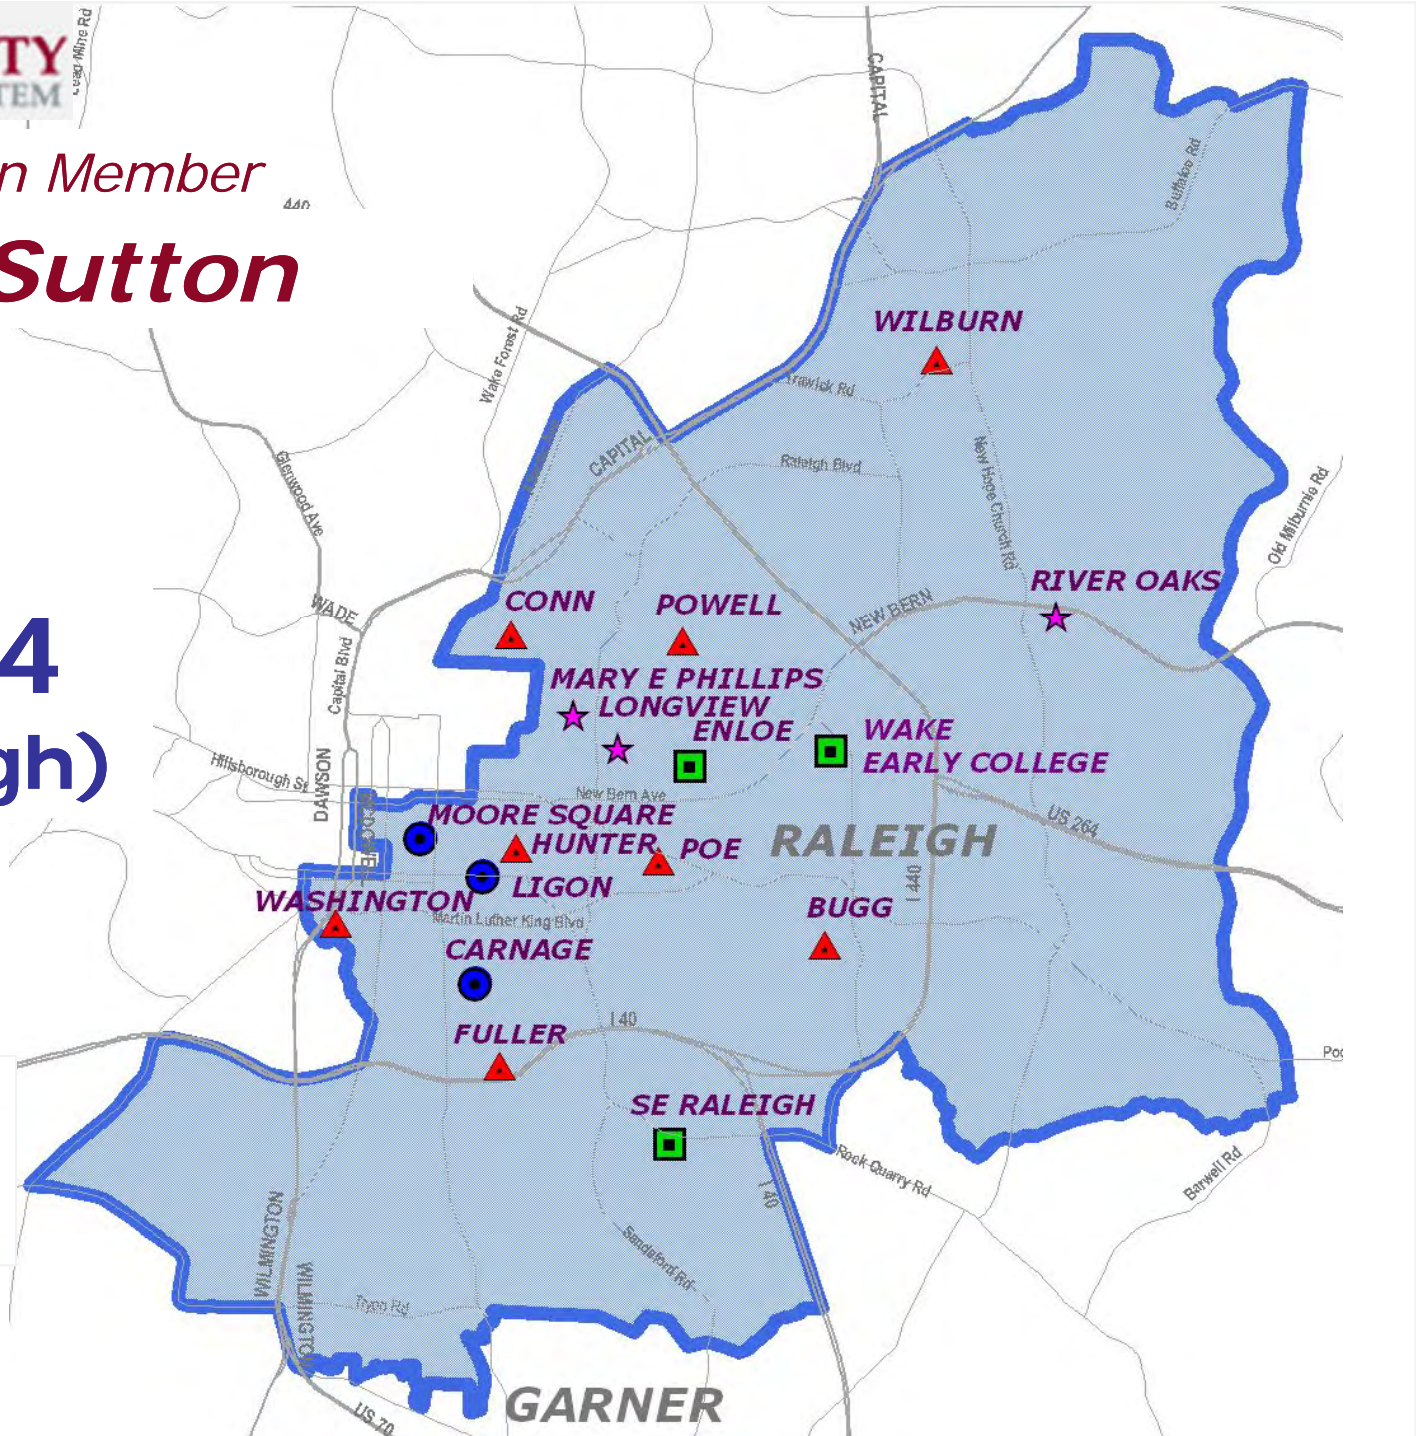

Board of Education Member
Mr. Keith Sutton

School District 4 (East Raleigh)

1. School District 4
2. 8 Elementary Schools
   - 3 Middle Schools
   - 3 High Schools
   - 3 Special/Optional Schools