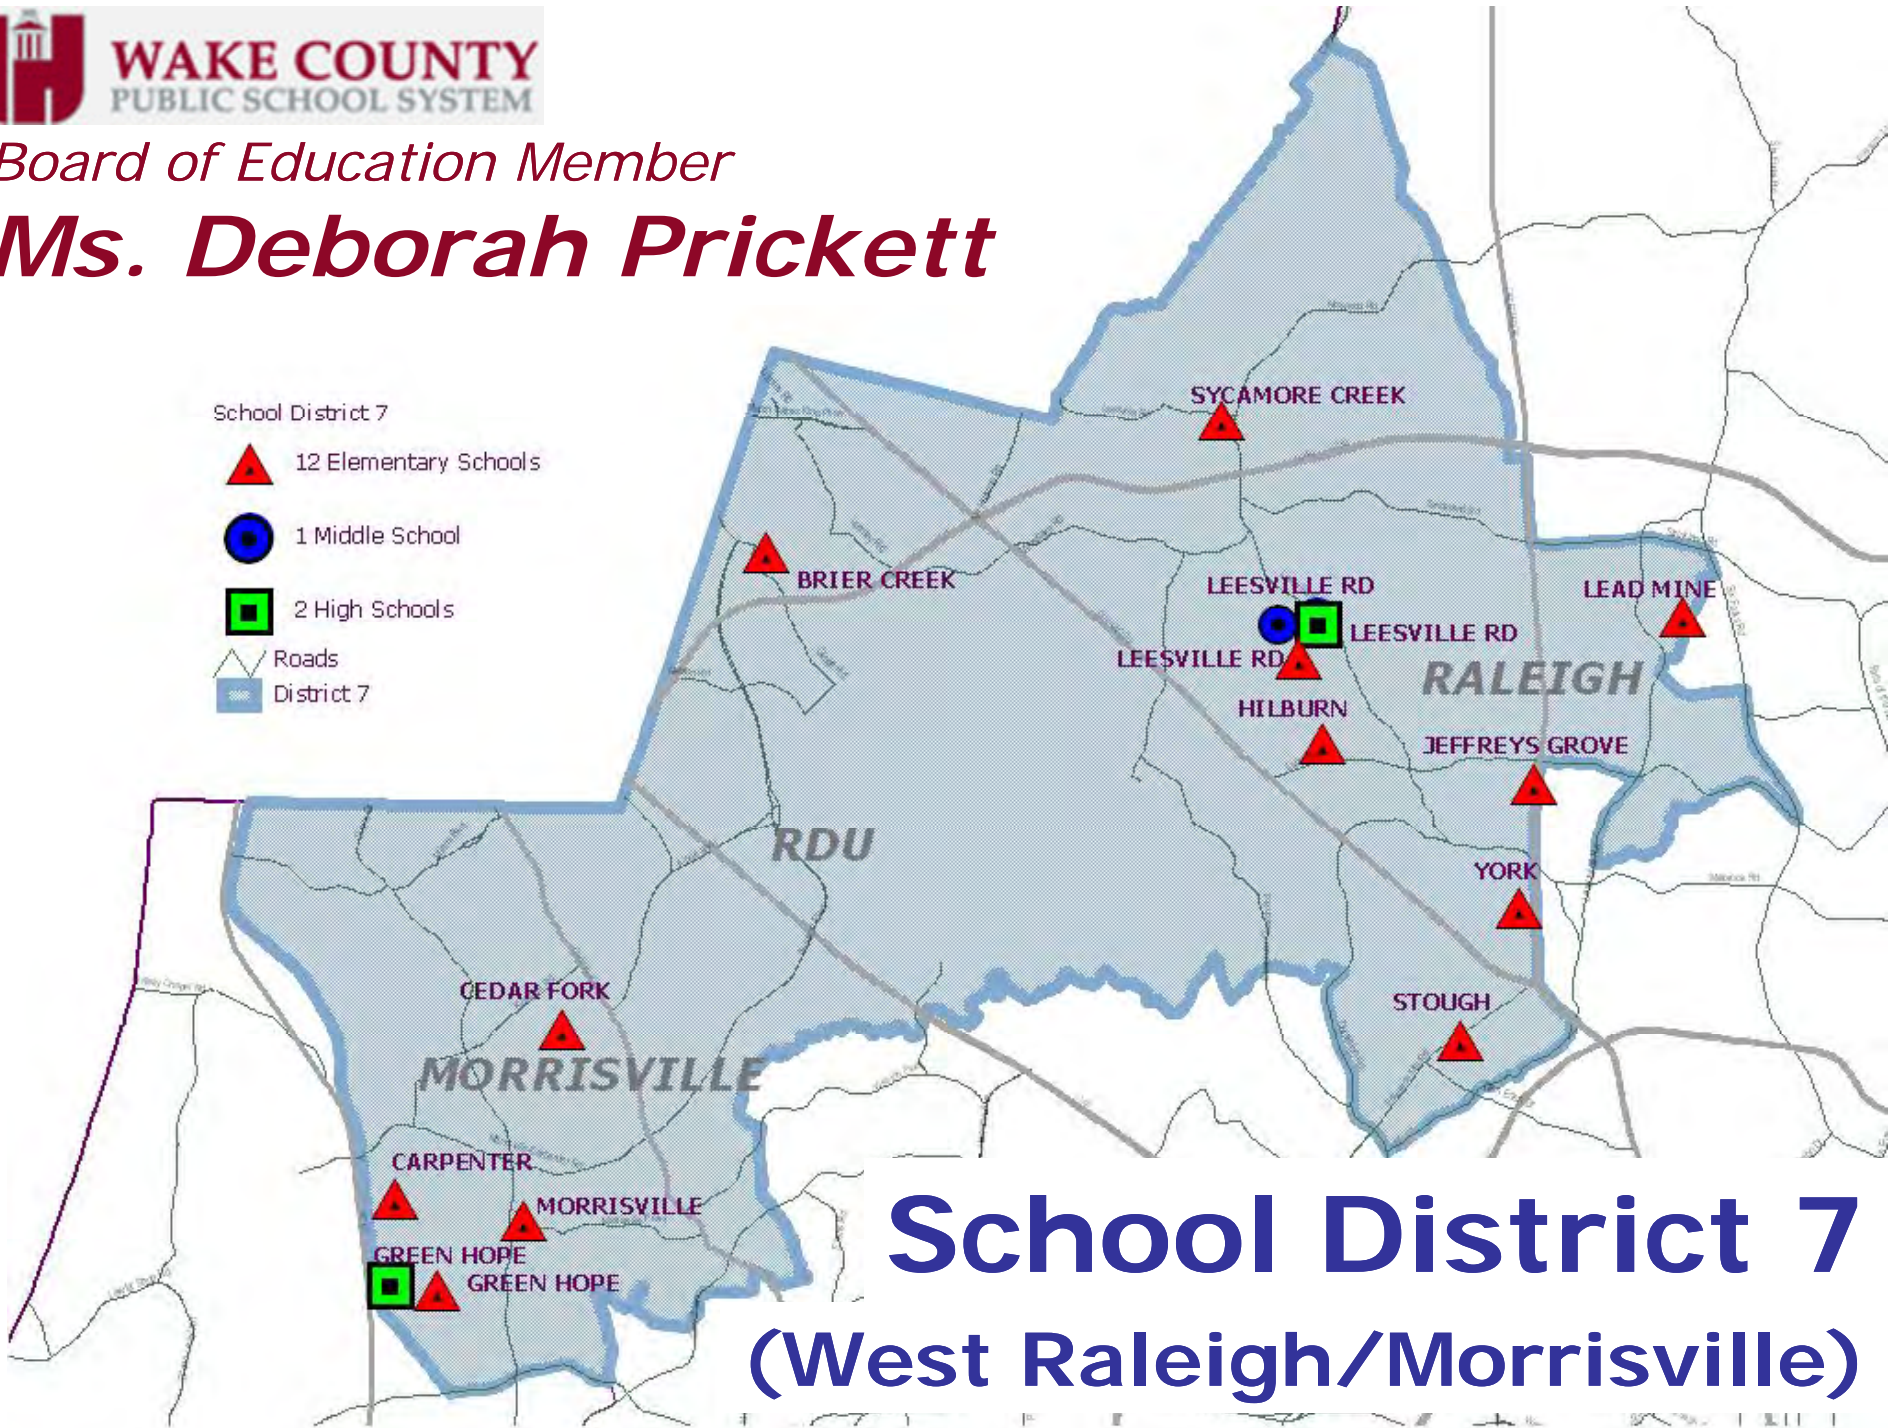

*Board of Education
Member*

***Dr. Anne
McLaurin***

School District 5 (South Central Raleigh)

School District 6 (Central Raleigh)

Board of Education Member

Ms. Deborah Prickett

School District 7

-  12 Elementary Schools
-  1 Middle School
-  2 High Schools
-  Roads
-  District 7