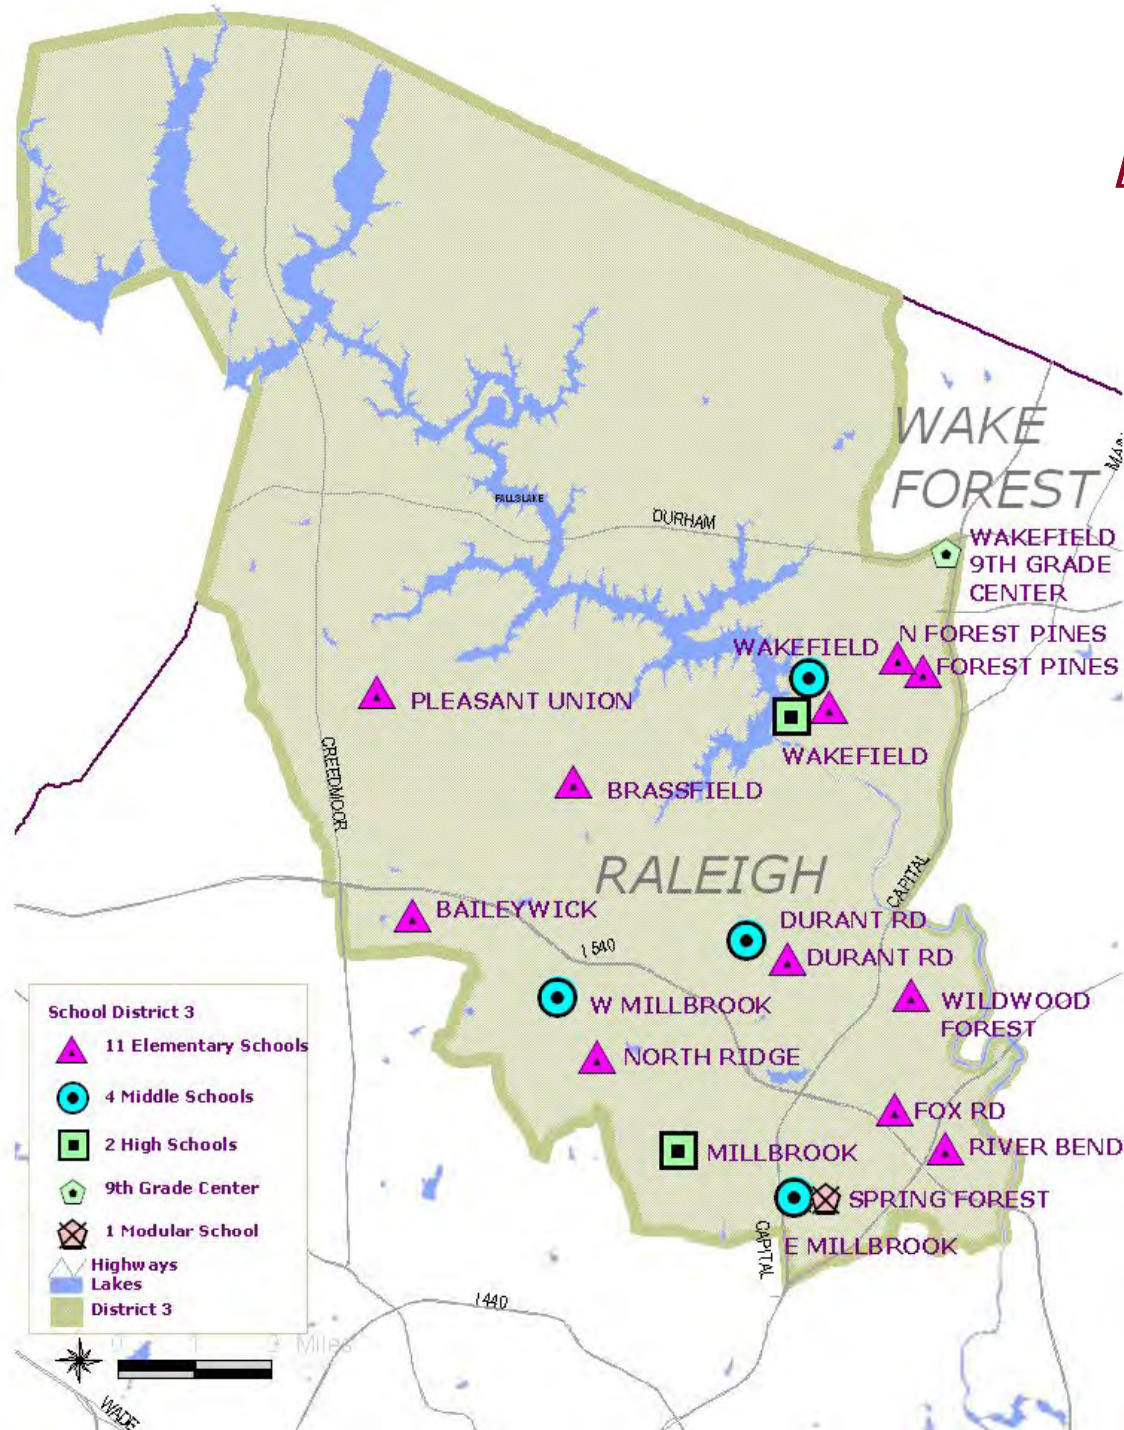

Board of Education Member
Mr. Chris Malone

School District 1 (Northeast Wake)

School District 2 (Southeast Wake)

- School District 2
-  16 Elementary Schools
 -  4 Middle Schools
 -  2 High Schools

Board of Education Member
Mr. Kevin Hill