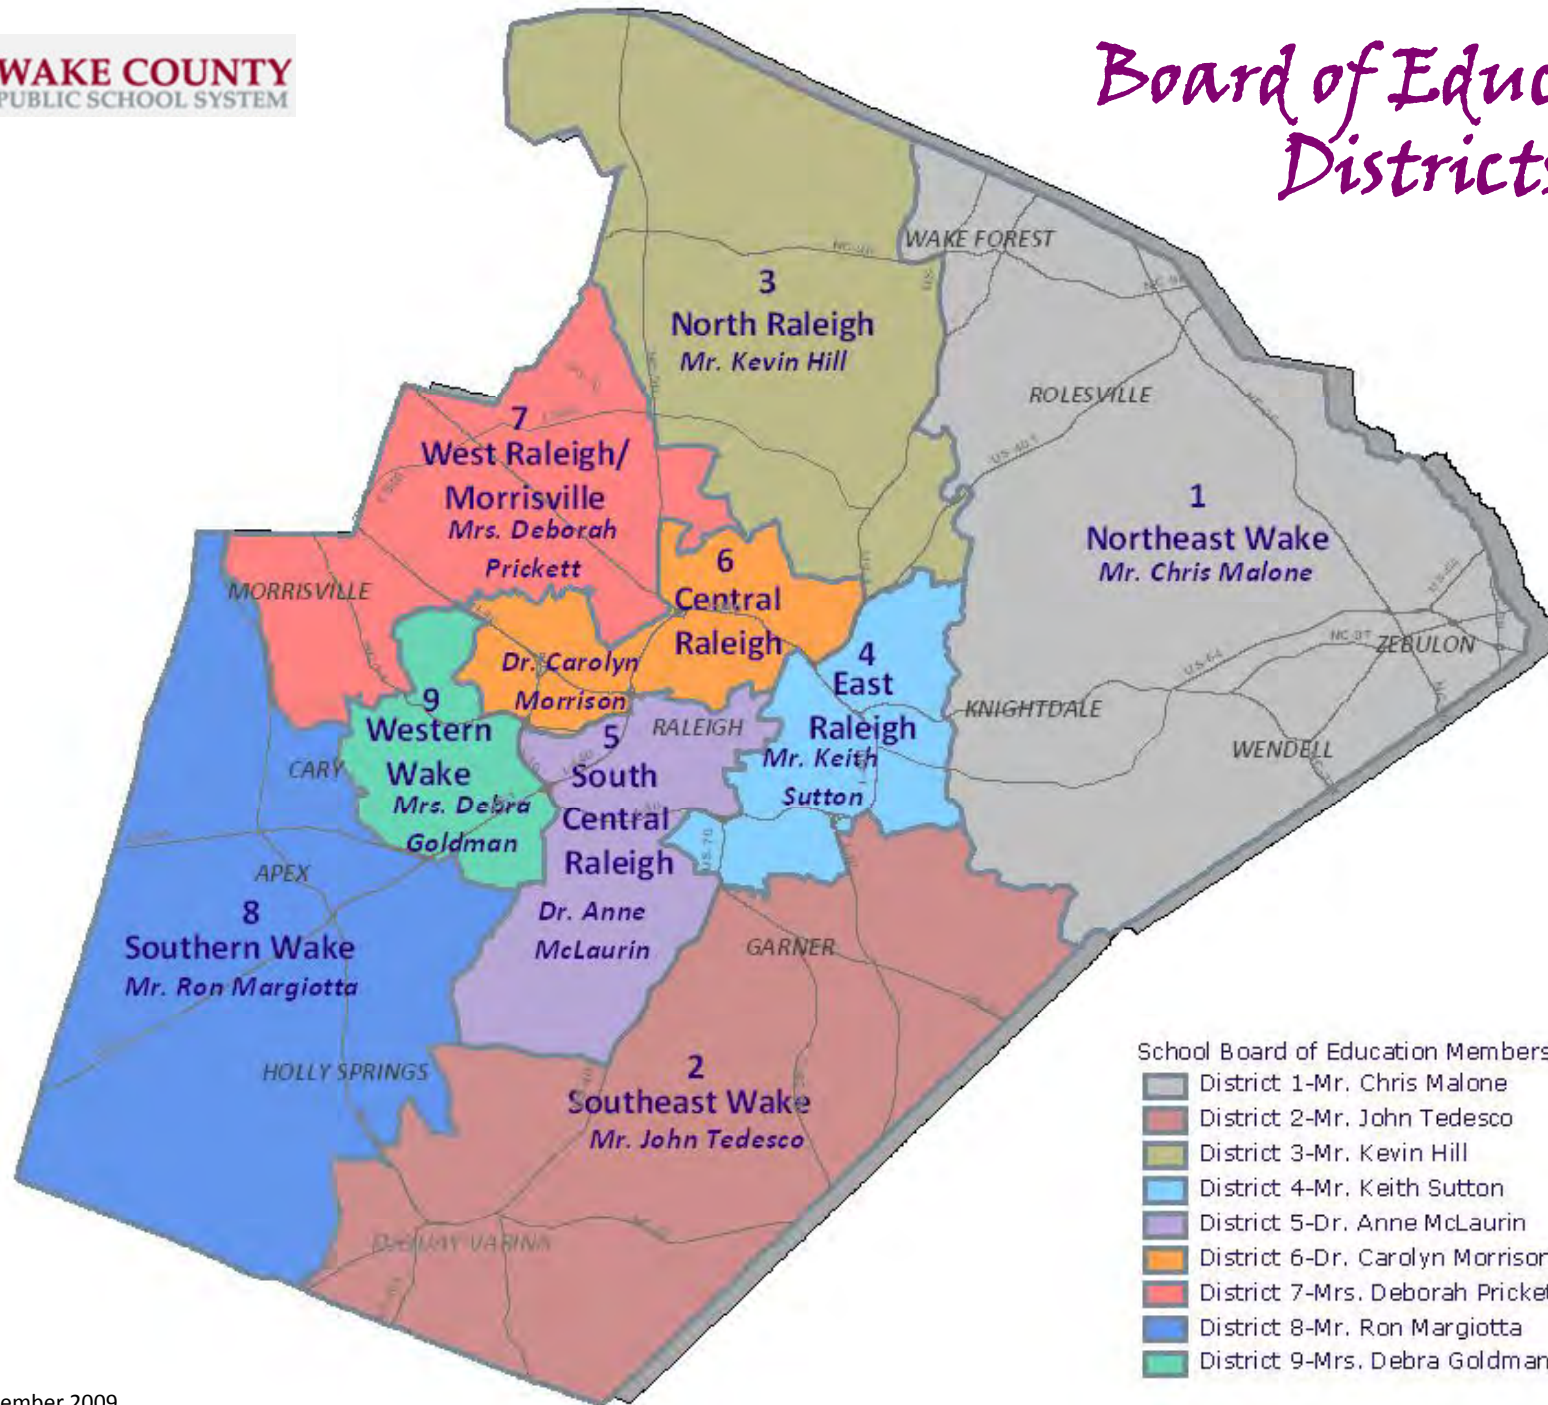

Board of Education Districts

1. School Board of Education Members and Districts
2. District 1-Mr. Chris Malone
   - District 2-Mr. John Tedesco
   - District 3-Mr. Kevin Hill
   - District 4-Mr. Keith Sutton
   - District 5-Dr. Anne McLaurin
   - District 6-Dr. Carolyn Morrison
   - District 7-Mrs. Deborah Prickett
   - District 8-Mr. Ron Margiotta
   - District 9-Mrs. Debra Goldman