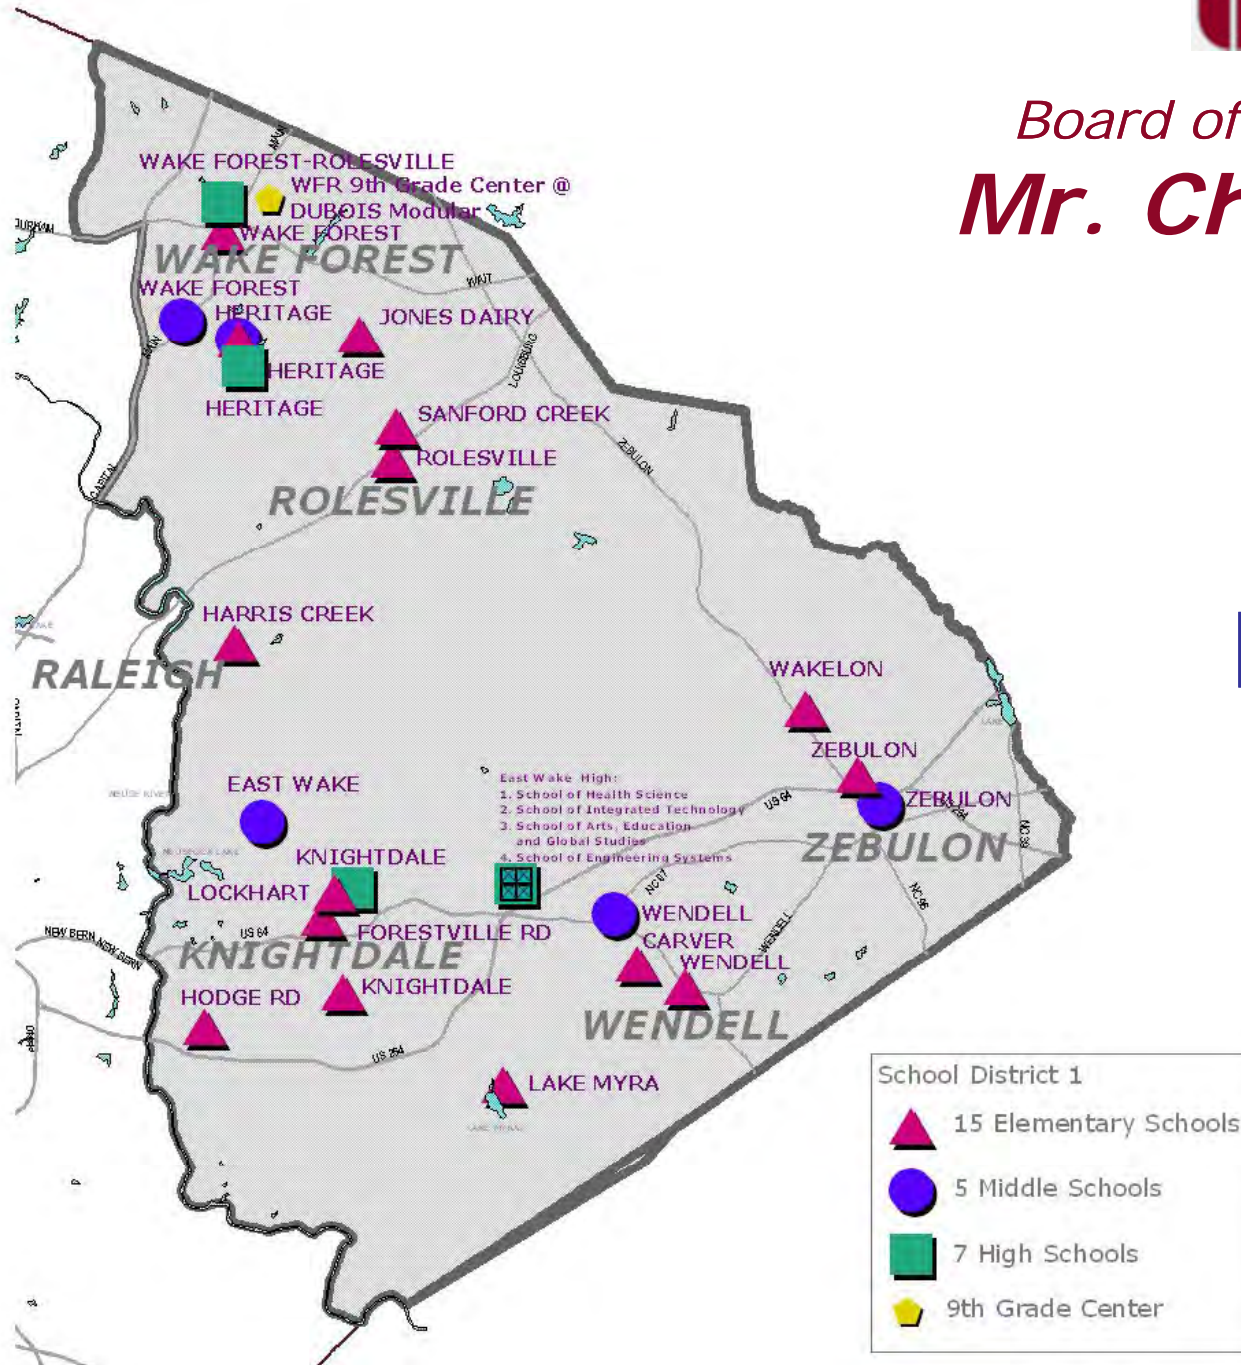

Number of Schools and Total Membership by School Board Districts, 2010-11

The Board of Education boundaries are drawn by the Board of Election based on the Census precincts population. School assignments are not related to Board districts. Schools located geographically within districts send representatives to Board Advisory Councils that meet periodically with Board Members.

School Board District and Member	Number of ELEM. Schools in District	Total ELEM. School Membership	Number of MIDDLE Schools in District	Total MIDDLE School Membership	Number of HIGH Schools in District	Total HIGH School Membership	Number of SPECIAL/OPTIONAL Schools in District	Total SPECIAL/OPTIONAL School Membership	Total Schools in District	Total School Membership in District
District 1. Mr. Chris Malone	15	9,599	5	5,035	7	6,124			27	20,758
District 2. Mr. John Tedesco	16	10,592	4	4,378	2	4,265			22	19,235
District 3. Mr. Kevin Hill	11	8,191	4	4,701	2	5,016			17	17,908
District 4. Mr. Keith Sutton	8	4,279	3	2,736	3	4,569	3	316	17	11,900
District 5. Dr. Anne McLaurin	9	5,172	2	1,771	3	5,915			14	12,858
District 6. Dr. Carolyn Morrison	10	6,123	4	3,687	1	1,905	1	95	16	11,810
District 7. Ms. Deborah Prickett	12	8,386	1	1,344	2	4,437			15	14,167
District 8. Mr. Ron Margiotta	14	11,603	7	7,445	3	6,689			24	25,737
District 9. Ms. Debra Goldman	8	5,154	2	1,512	1	2,250			11	8,916
WCPSS TOTAL	103	69,099	32	32,609	24	41,170	4	411	163	143,289

Board of Education Member
Mr. Chris Malone

School District 1 (Northeast Wake)