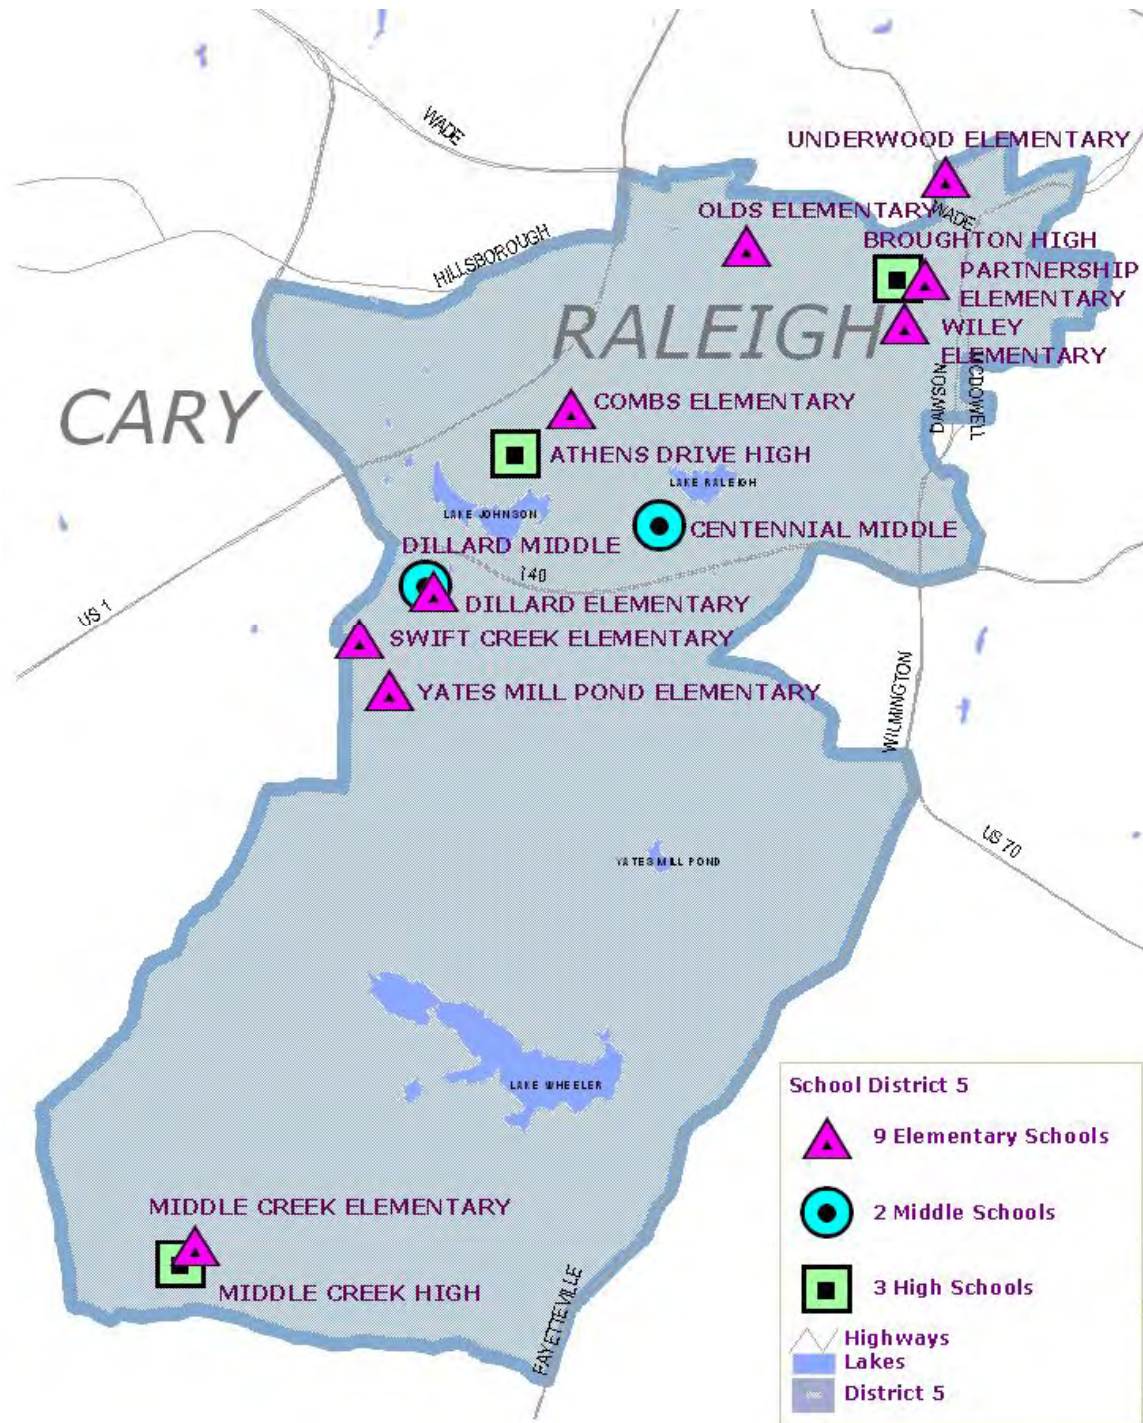

*Board of Education
Member*

***Dr. Anne
McLaurin***

School District 5 (South Central Raleigh)