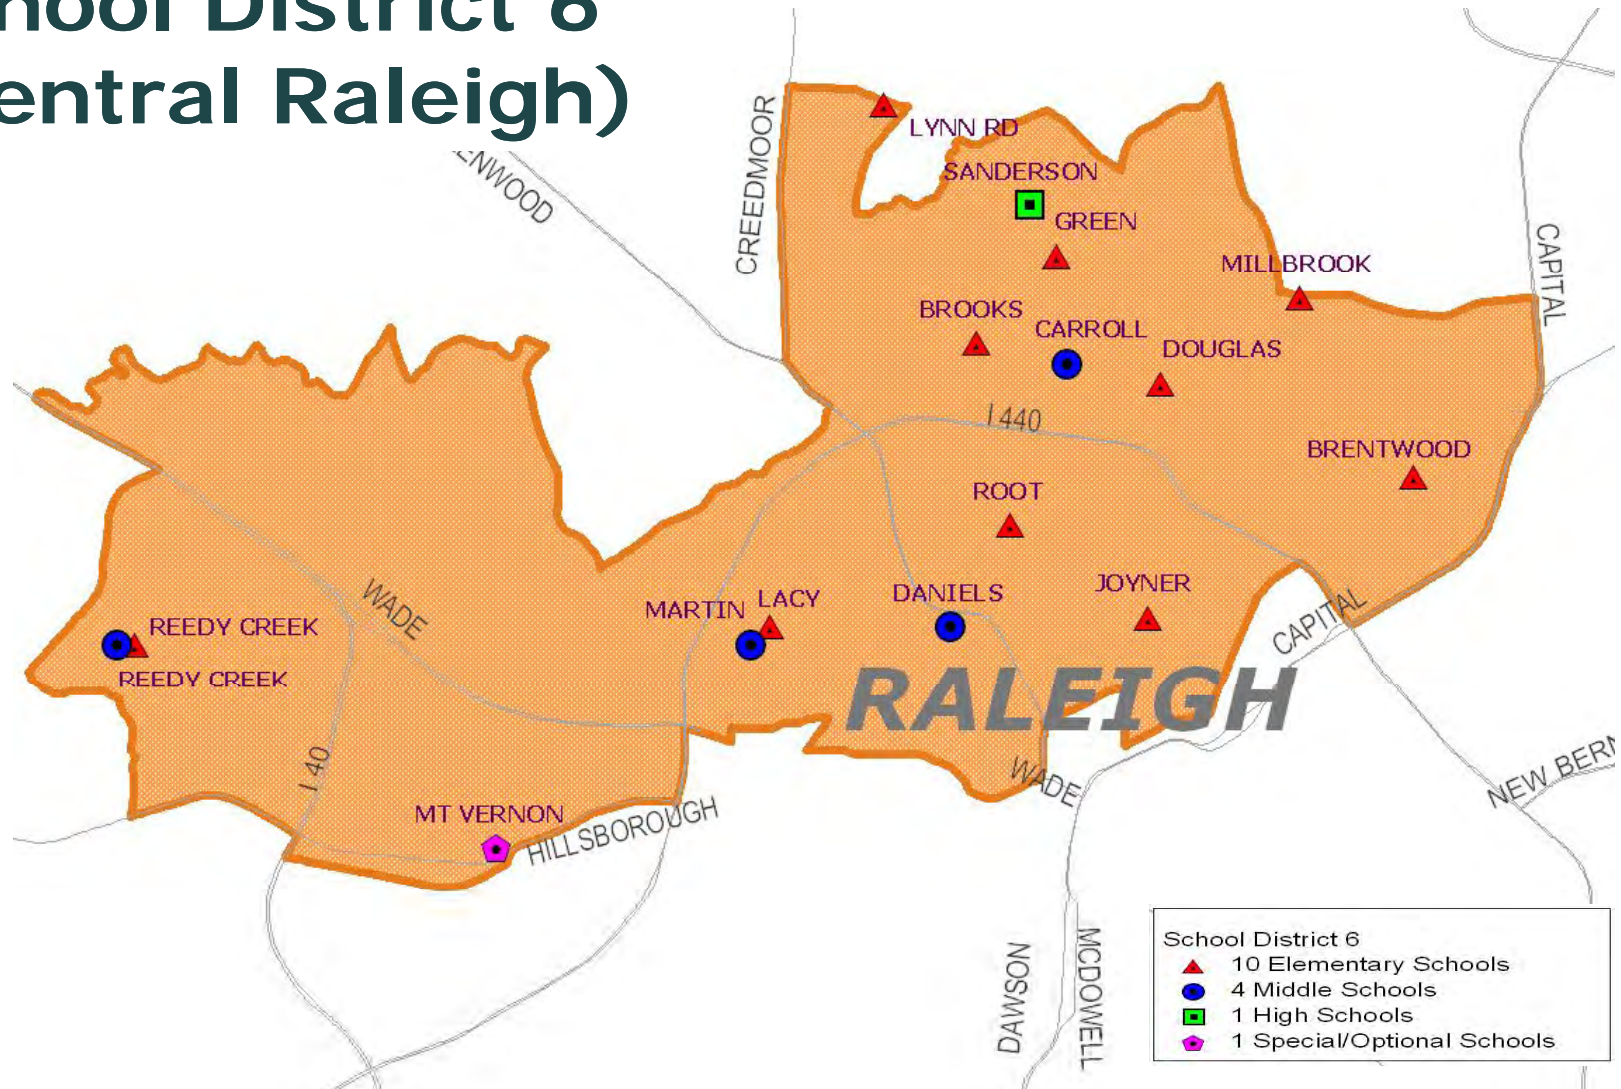

*Board of Education
Member*

***Dr. Anne
McLaurin***

School District 5 (South Central Raleigh)

School District 6 (Central Raleigh)

Board of Education Member

Ms. Deborah Prickett

School District 7

-  12 Elementary Schools
-  1 Middle School
-  2 High Schools
-  Roads
-  District 7