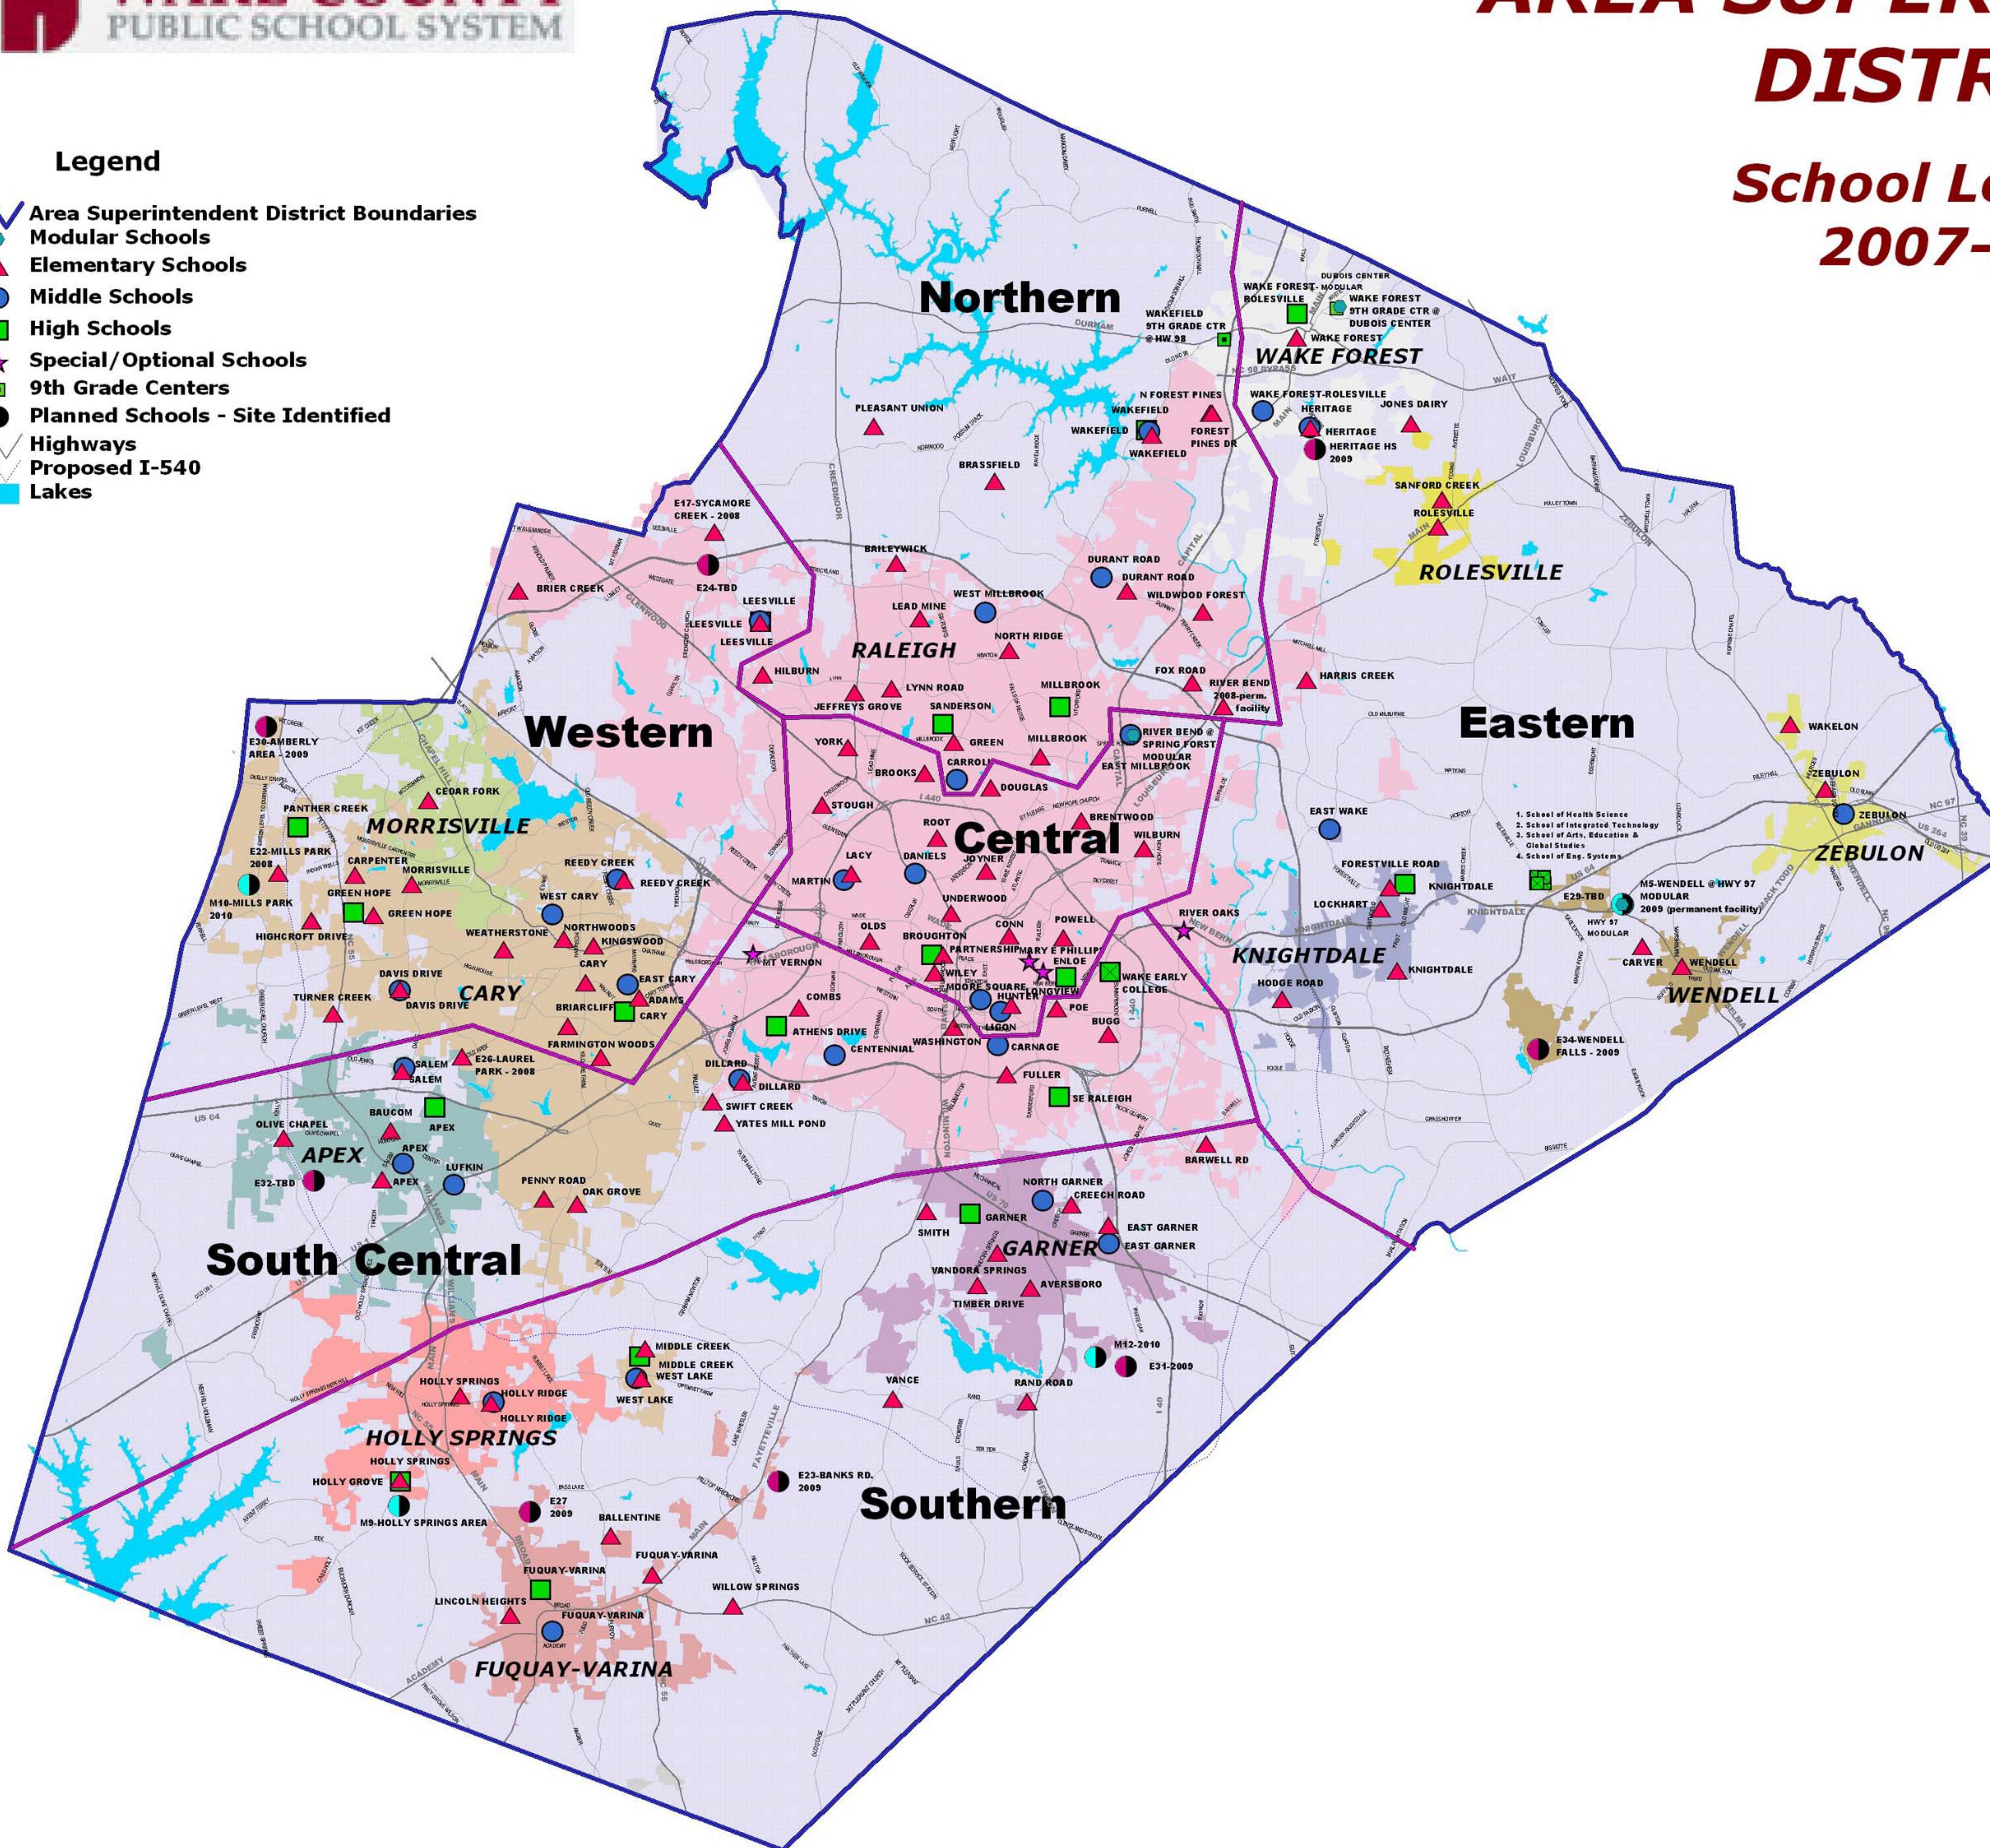

AREA SUPERINTENDENT DISTRICTS

School Locations 2007-2008

Legend

-  Area Superintendent District Boundaries
-  Modular Schools
-  Elementary Schools
-  Middle Schools
-  High Schools
-  Special/Optional Schools
-  9th Grade Centers
-  Planned Schools - Site Identified
-  Highways
-  Proposed I-540
-  Lakes

Eastern Wake County - Danny Barnes, Area Superintendent		
Elementary Schools	Middle Schools	High Schools
Carver (Modifed)	East Wake Y-R	East Wake School of Health Science
Forrestville Road	Heritage Y-R	East Wake School of Integrated Technology
Harris Creek Y-R	River Oaks School (Sp./Optional)	East Wake School of Arts, Education & Global Studies
Heritage Y-R	Wake Forest-Rolesville	East Wake School of Engineering Systems
Hodge Road Y-R	Wendell Early Start	Knightsdale
Jones Dairy Y-R	Wendell	Wake Forest-Rolesville
Knightsdale Y-R		
Lockhart Y-R		
Rolesville		
Sanford Creek Y-R		
Wake Forest		
Wendell		
Zebulon		

Western Wake County - Kathryn Chontos, Area Superintendent		
Elementary Schools	Middle Schools	High Schools
Adams Y-R	Dave Drive	Cary
Brier Creek Y-R	East Cary Y-R	Green Hope
Carver Y-R	Leesville Road	Leesville Road
Cary	Reedy Creek	Parlier Creek
Creekside	West Cary	
Davis Drive		
Farmington Woods		
Green Hope Y-R		
Highcroft Y-R		
Kingwood		
Leesville Road Y-R		
Morrisville Y-R		
Northwoods		
Reedy Creek		
Reedy Creek Y-R		
Wendell		
Wendell		

Northern Wake County - Ann Hooker, Area Superintendent		
Elementary Schools	Middle Schools	High Schools
Baileyswick	Carroll	Millbrook
Brassfield Y-R	Durant Road Y-R	Sanderson
Durant Road Y-R	Wendell	Wakefield
Forest Pines	West Millbrook	
Fox Road		
Green Y-R		
Hilburn		
Jeffrey's Grove		
Lead Mine		
Lynn Road		
Millbrook		
North Forest Pines Y-R		
North Ridge		
Pleasant Union Y-R		
Wakefield Y-R		
Wildwood Forest		
York		