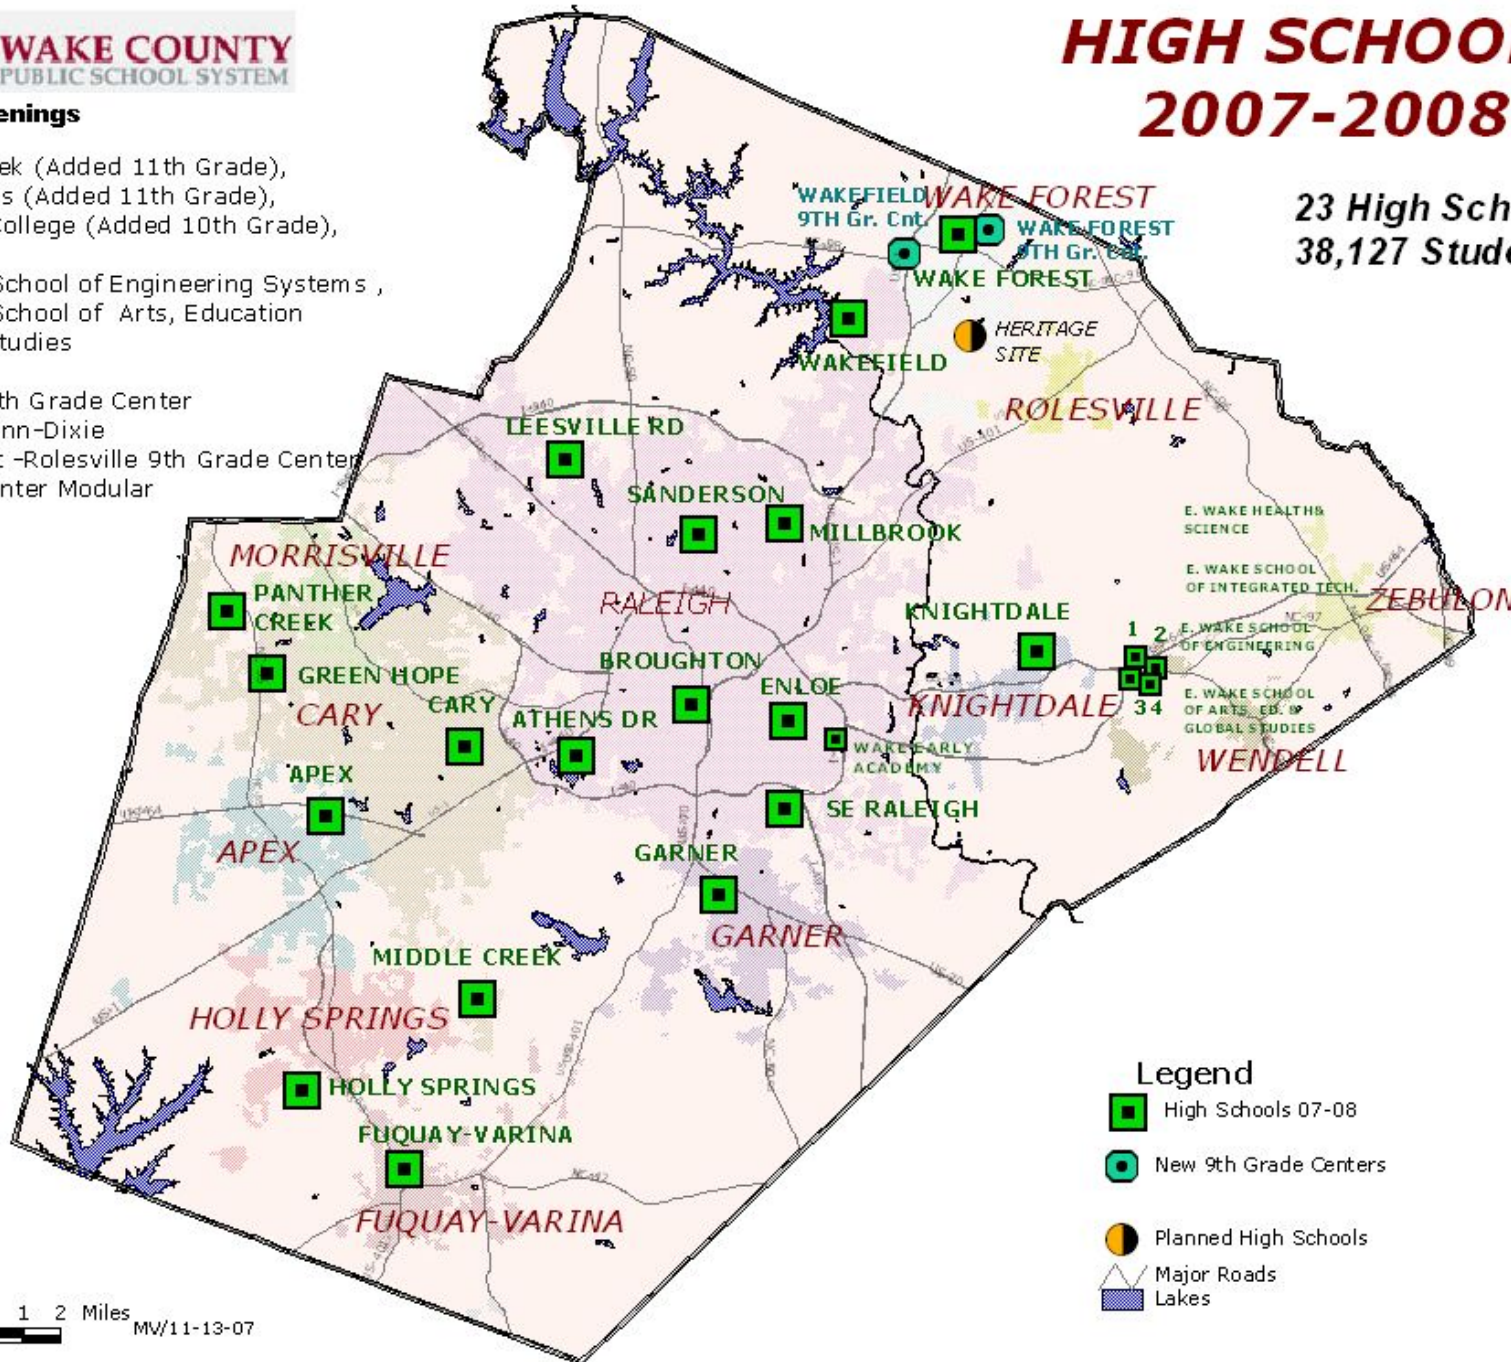

New Openings

-Panther Creek (Added 11th Grade),
-Holly Springs (Added 11th Grade),
Wake Early College (Added 10th Grade),

-East Wake School of Engineering Systems ,
-East Wake School of Arts, Education
and Global Studies

-Wakefield 9th Grade Center

@ Former Winn-Dixie

-Wake Forest -Rolesville 9th Grade Center

@ DuBois Center Modular

HIGH SCHOOLS 2007-2008

**23 High Schools
38,127 Students**

N
1 0 1 2 Miles
MV/11-13-07