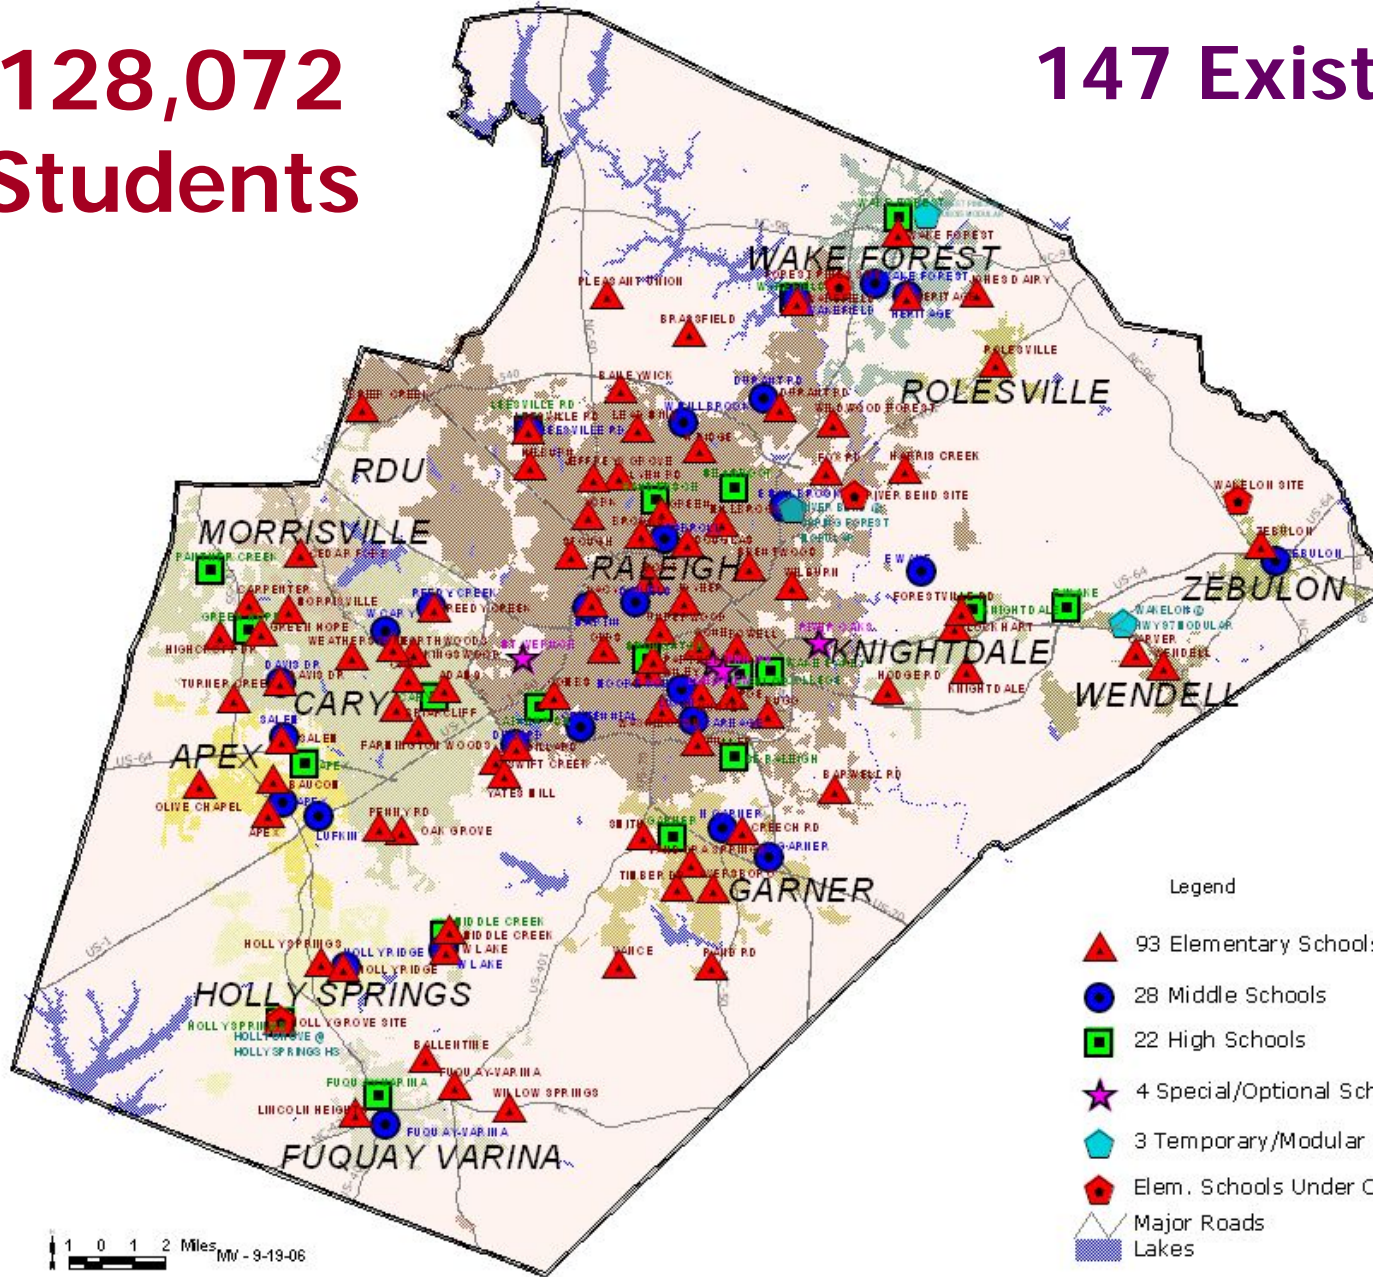

School Year 2006-07

128,072
Students

147 Existing Schools

- 93 Elementary Schools
62,363 Students
- 28 Middle Schools
28,962 Students
- 22 High Schools
36,402 Students
- 4 Special/Optional Schools
345 Students

Legend

-  93 Elementary Schools
-  28 Middle Schools
-  22 High Schools
-  4 Special/Optional Schools
-  3 Temporary/Modular Schools
-  Elem. Schools Under Construction
-  Major Roads
-  Lakes