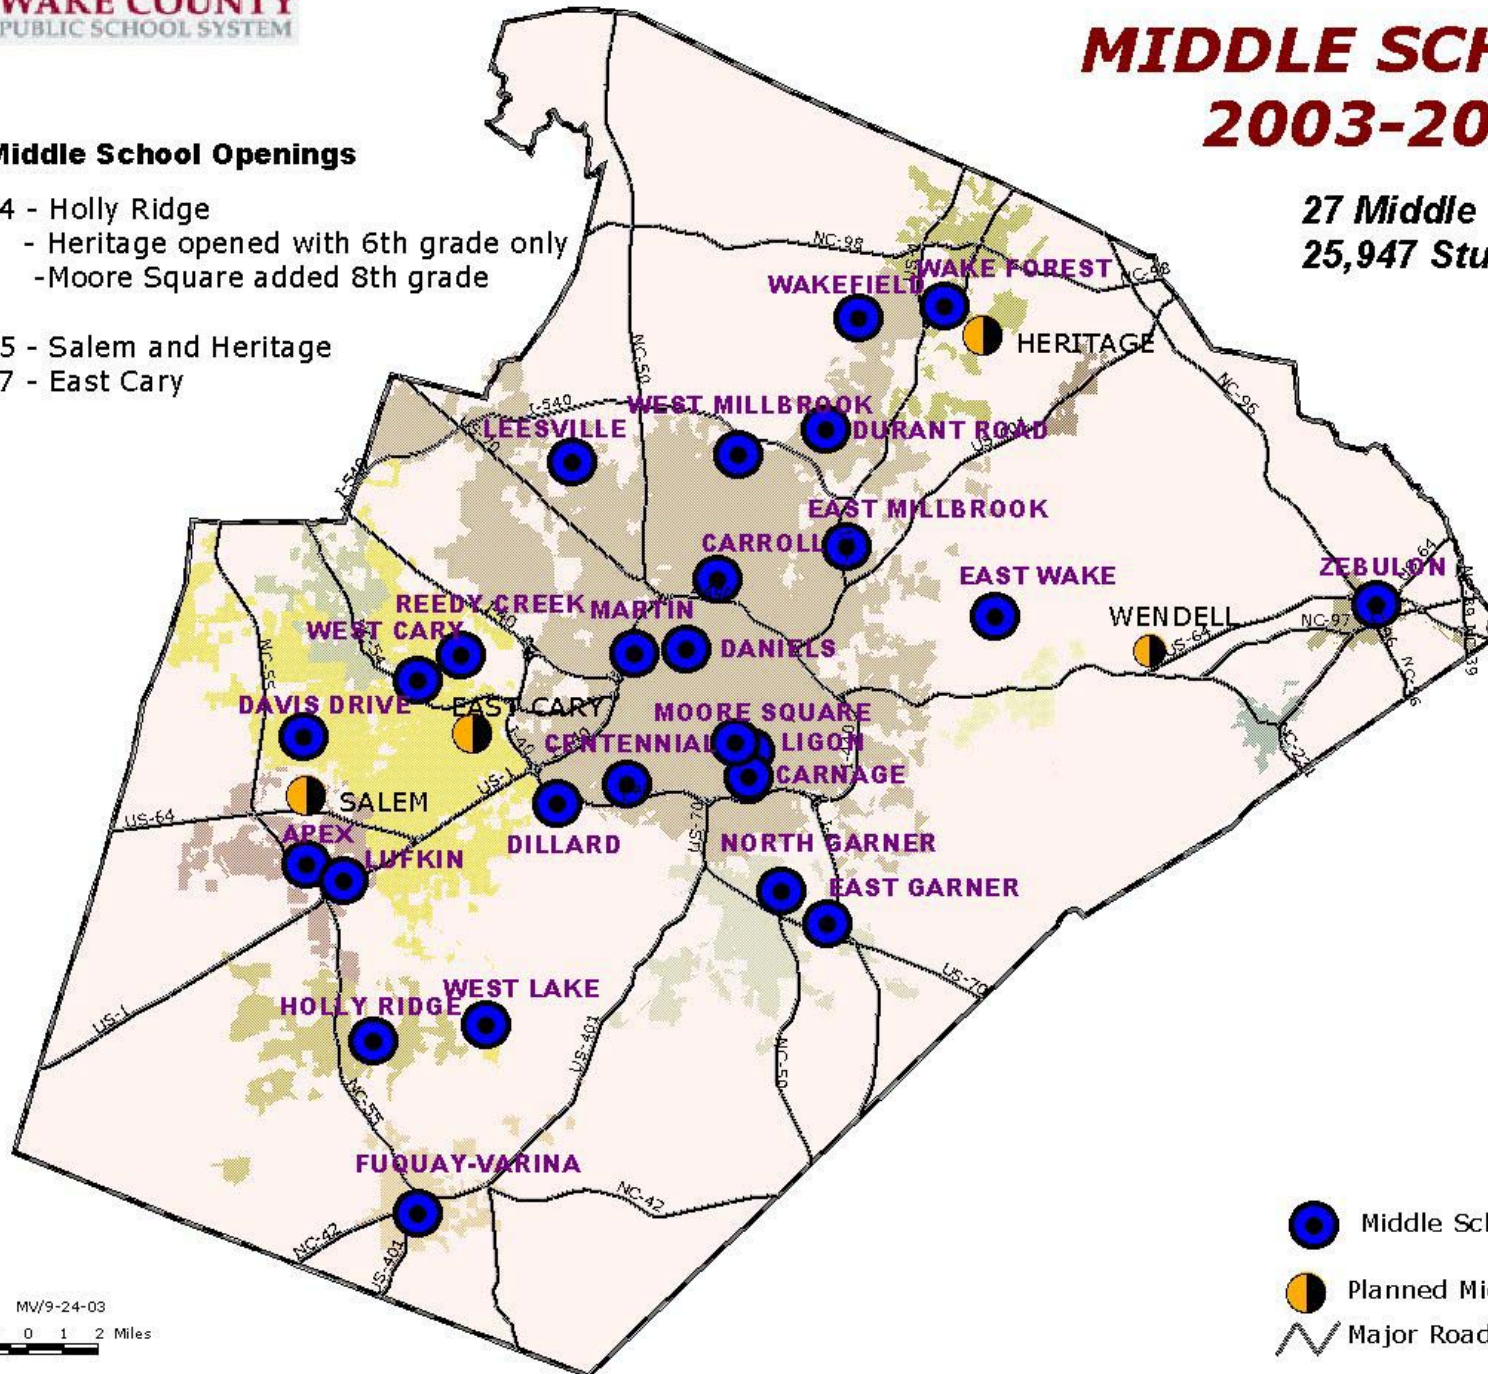

MIDDLE SCHOOLS 2003-2004

New Middle School Openings

2003-04 - Holly Ridge
 - Heritage opened with 6th grade only
 - Moore Square added 8th grade

2004-05 - Salem and Heritage

2006-07 - East Cary

27 Middle Schools
25,947 Students

-  Middle Schools 03-04
-  Planned Middle Schools
-  Major Roads