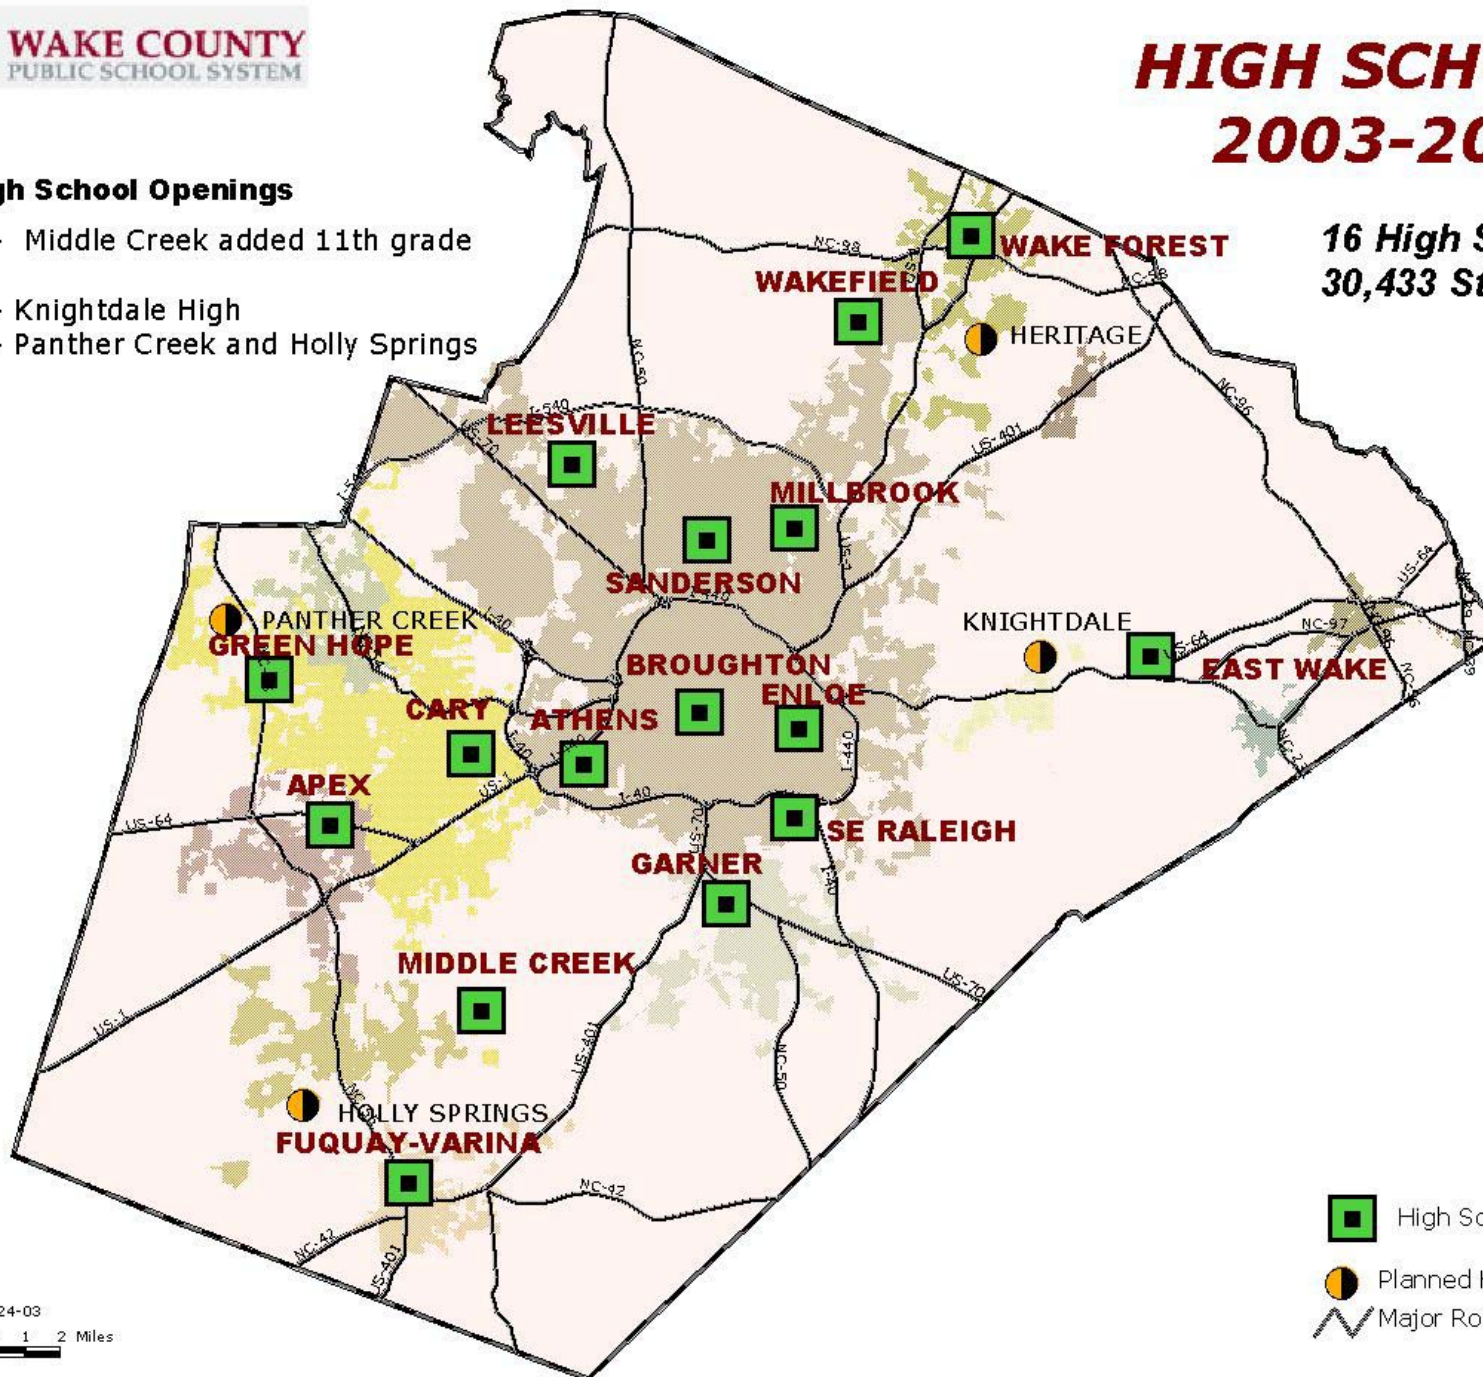

HIGH SCHOOLS 2003-2004

New High School Openings

2003-04 - Middle Creek added 11th grade

2004-05 - Knightdale High

2006-07 - Panther Creek and Holly Springs

16 High Schools
30,433 Students

-  High Schools 03-04
-  Planned High Schools
-  Major Roads