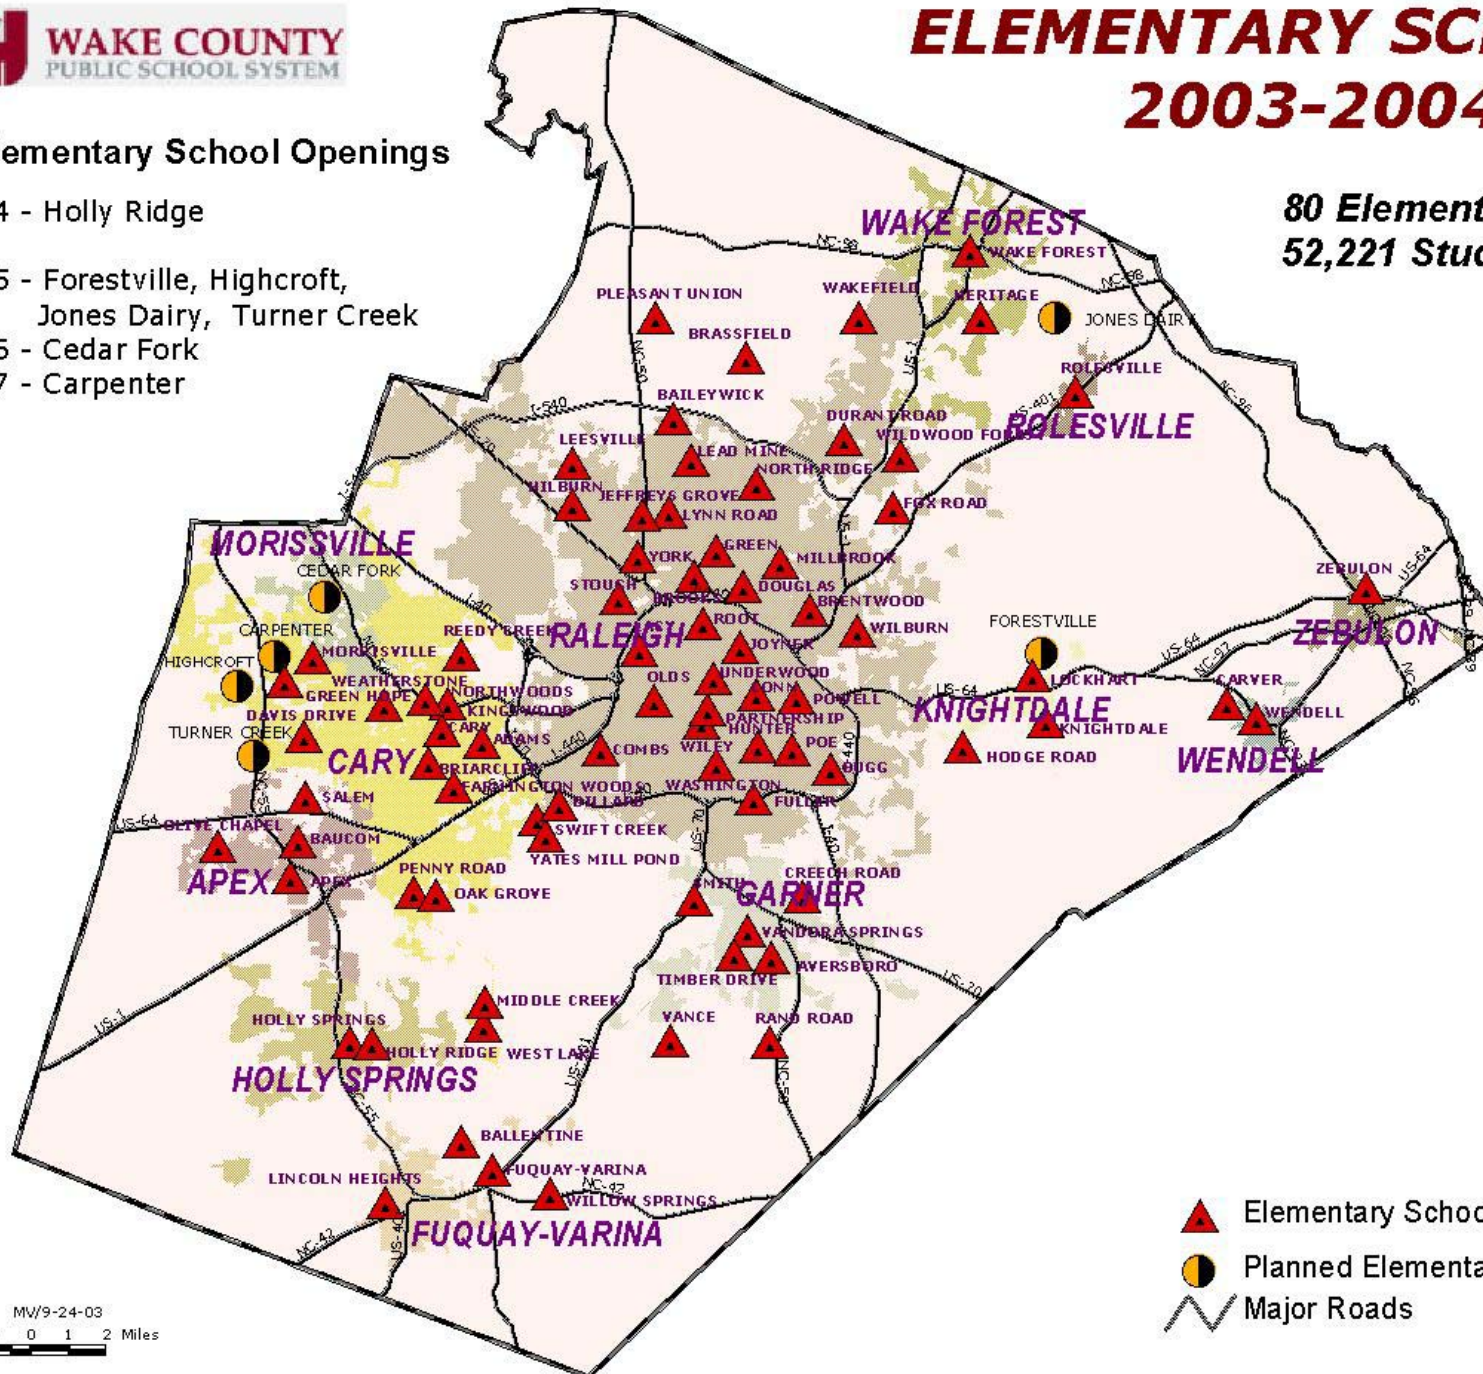

ELEMENTARY SCHOOLS 2003-2004

New Elementary School Openings

2003-04 - Holly Ridge

2004-05 - Forestville, Highcroft,
Jones Dairy, Turner Creek

2005-06 - Cedar Fork

2006-07 - Carpenter

80 Elementary Schools
52,221 Students

-  Elementary Schools 03-04
-  Planned Elementary Schools
-  Major Roads