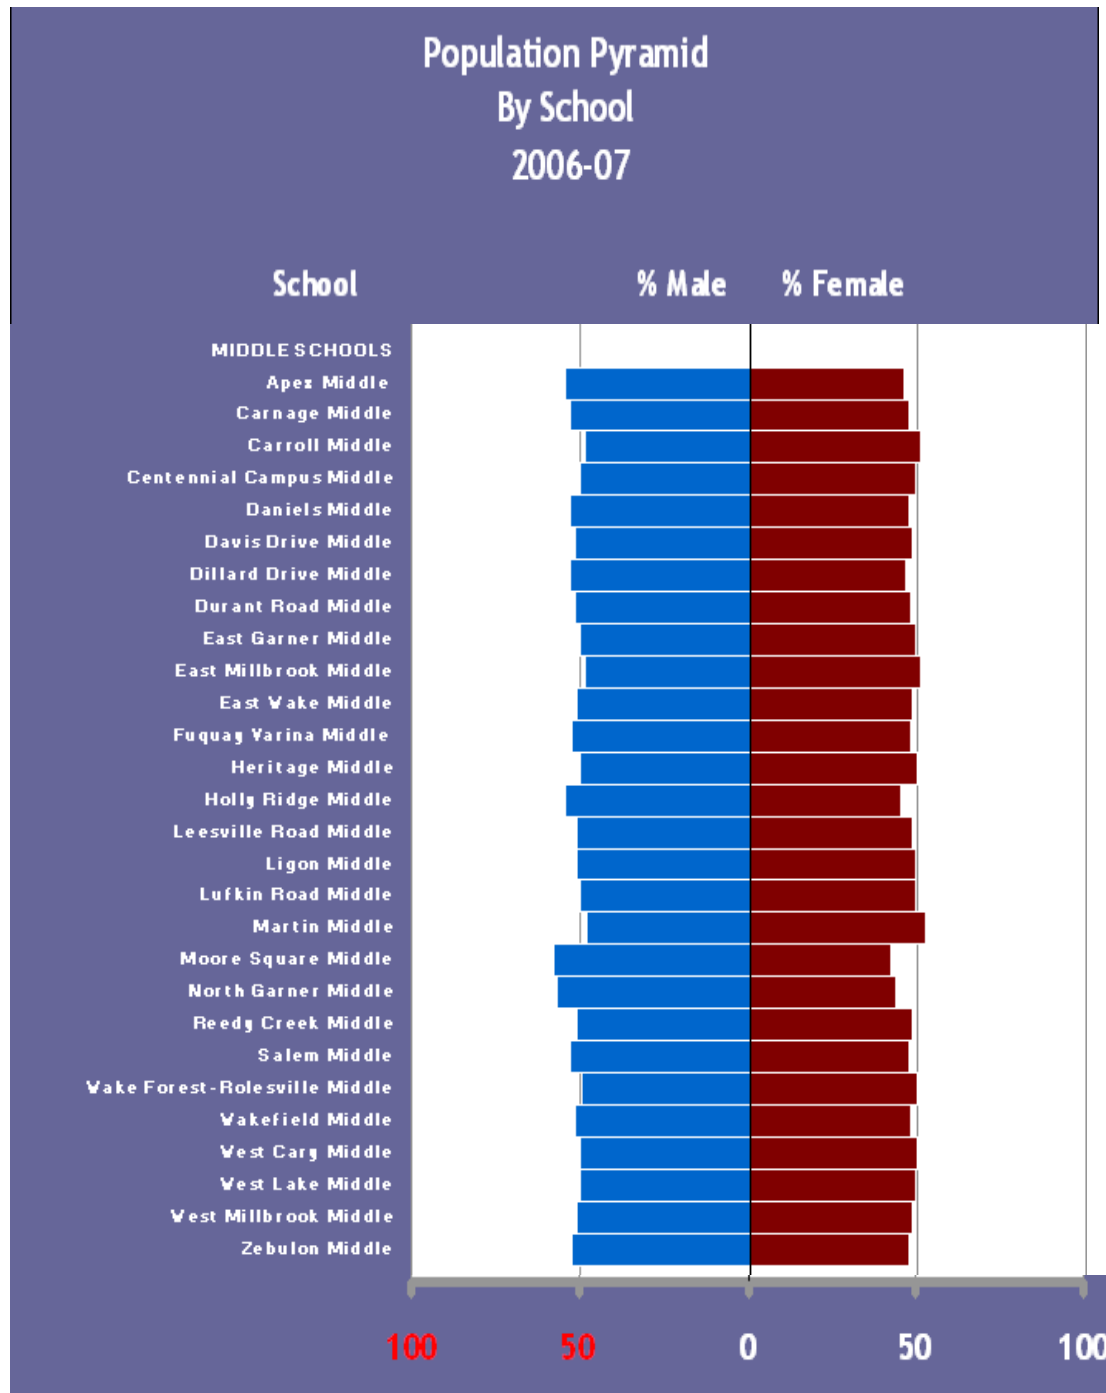

Population Pyramid By School, 2006-07

← Middle Schools