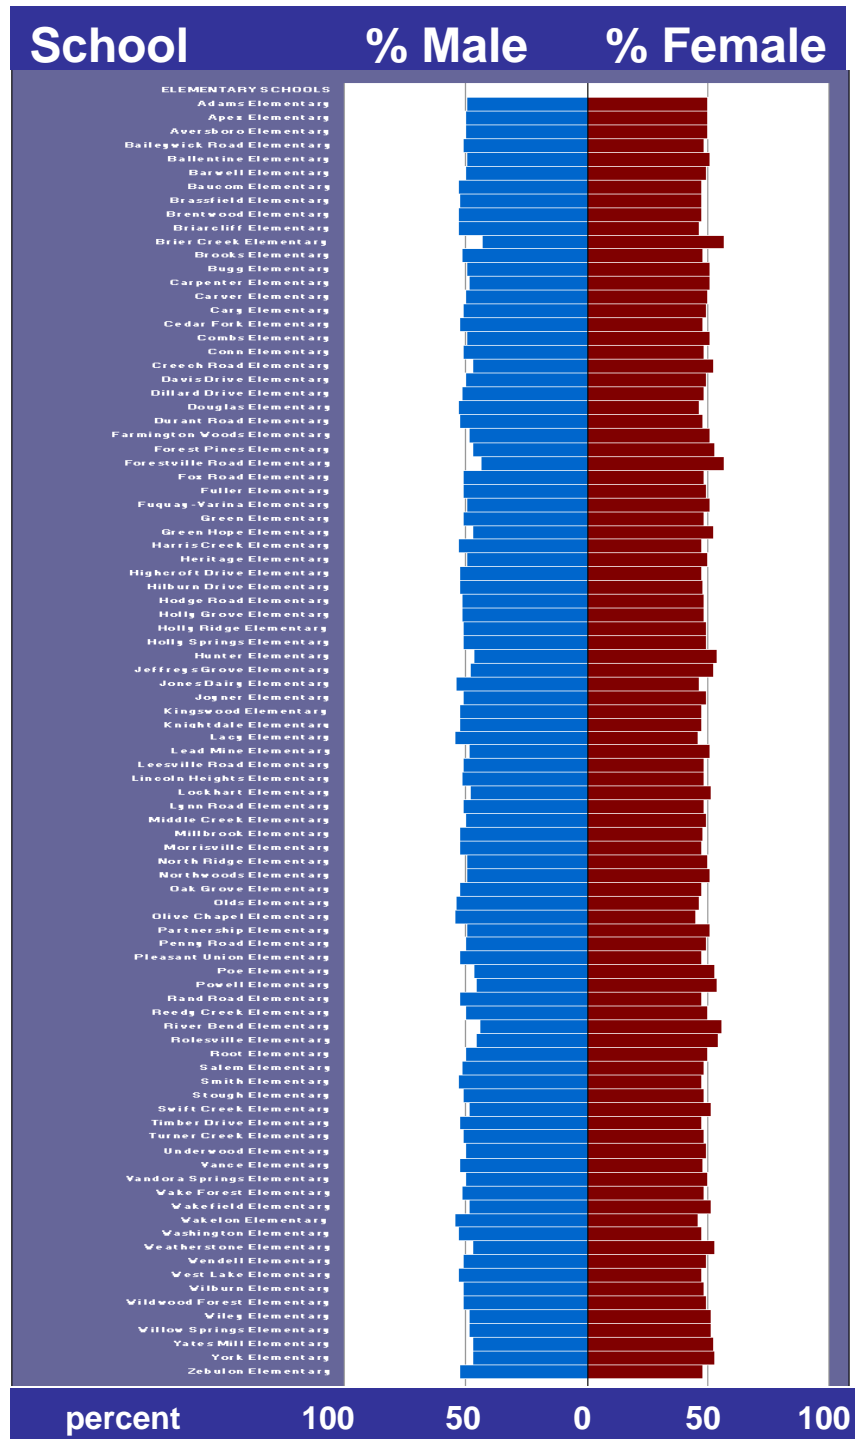

Population Pyramid By School, 2006-07

← Elementary Schools