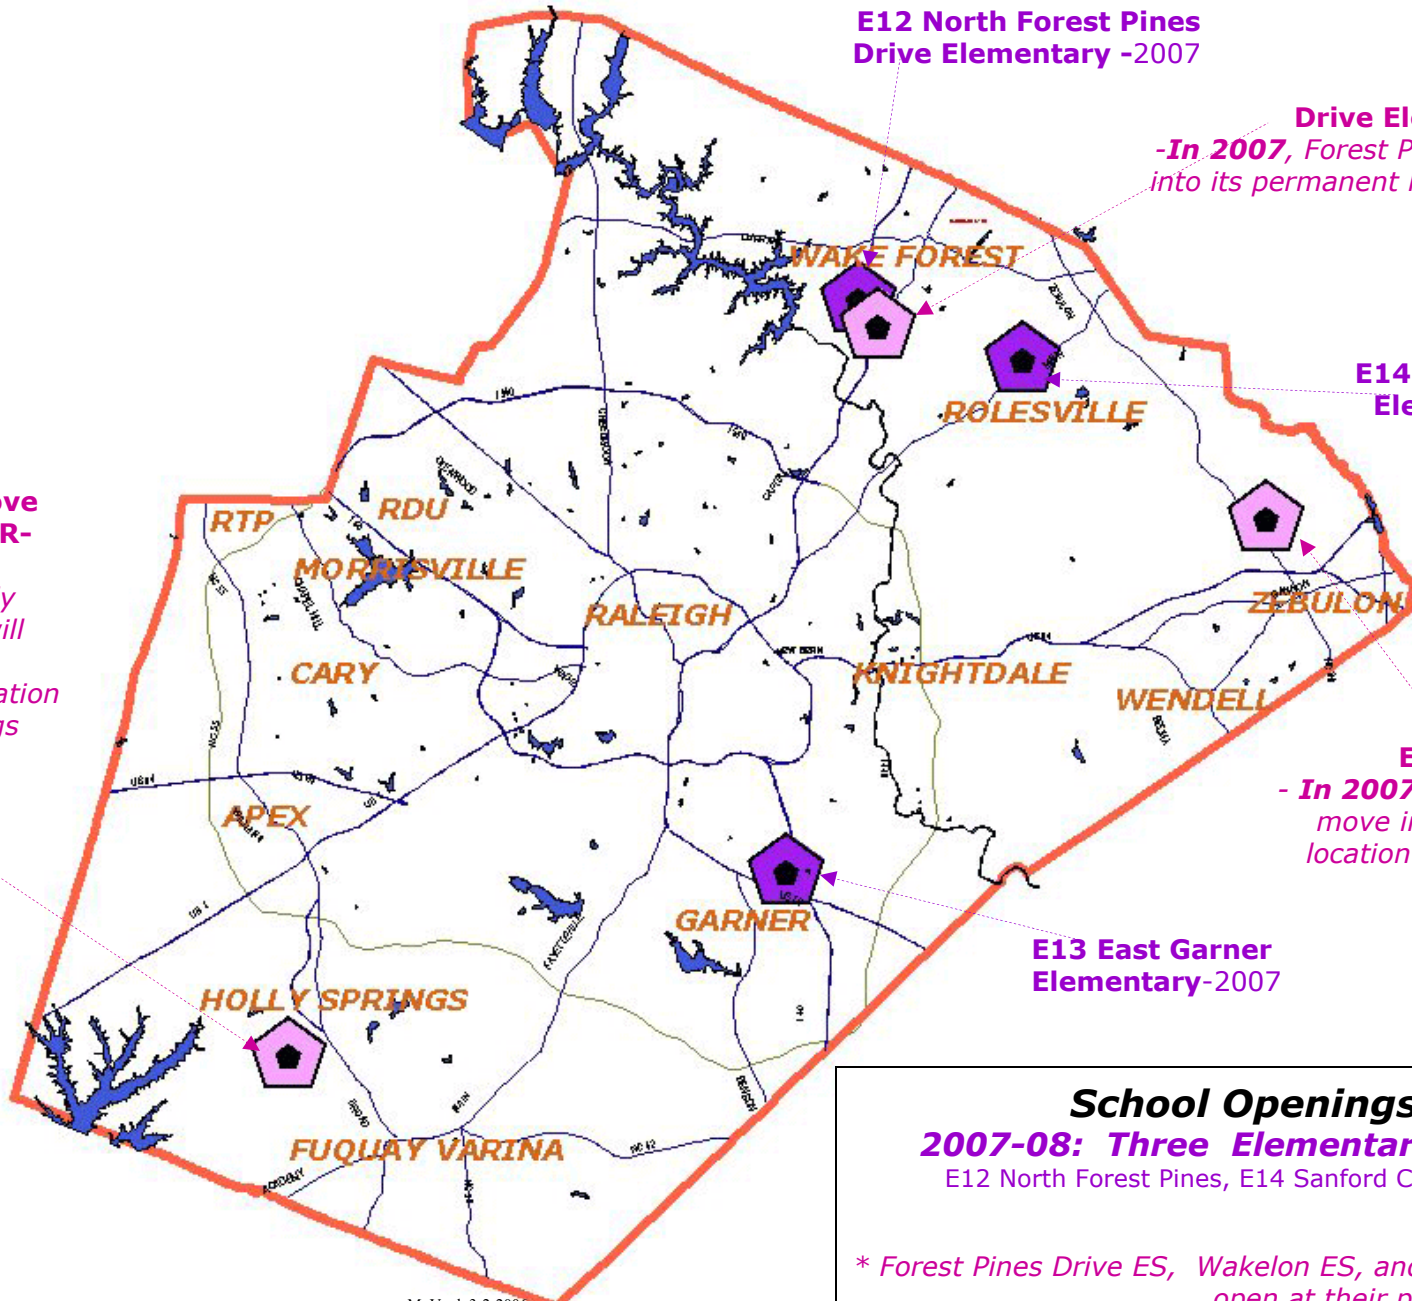

PLAN 2004 : School Openings, 2006-07

***E14 Harris Creek Elementary-2005**
-In 2006, Harris Creek ES will move into its permanent location on Forestville Road near Mitchell Mill Road

E16 Brier Creek Elementary YR -2006

H5 Holly Springs High -2006
Opens with grades 9 and 10

Wake Early College of Health and Sciences -2006

E10 Barwell Rd. Elementary YR-2006

School Openings 2006-07:
*five elementary schools,
two high schools,
an Early College,
a second East Wake High Academy*

** Harris Creek ES opens at its permanent location.*

E12 North Forest Pines Drive Elementary -2007

E9 Forest Pines Drive Elementary -2005
-In 2007, Forest Pines ES will move into its permanent location on Forest Pines Drive

School Openings:
2007-08: Three Elementary Schools
E12 North Forest Pines, E14 Sanford Creek, E13 East Garner

** Forest Pines Drive ES, Wakelon ES, and Holly Grove ES-YR open at their permanent locations.*