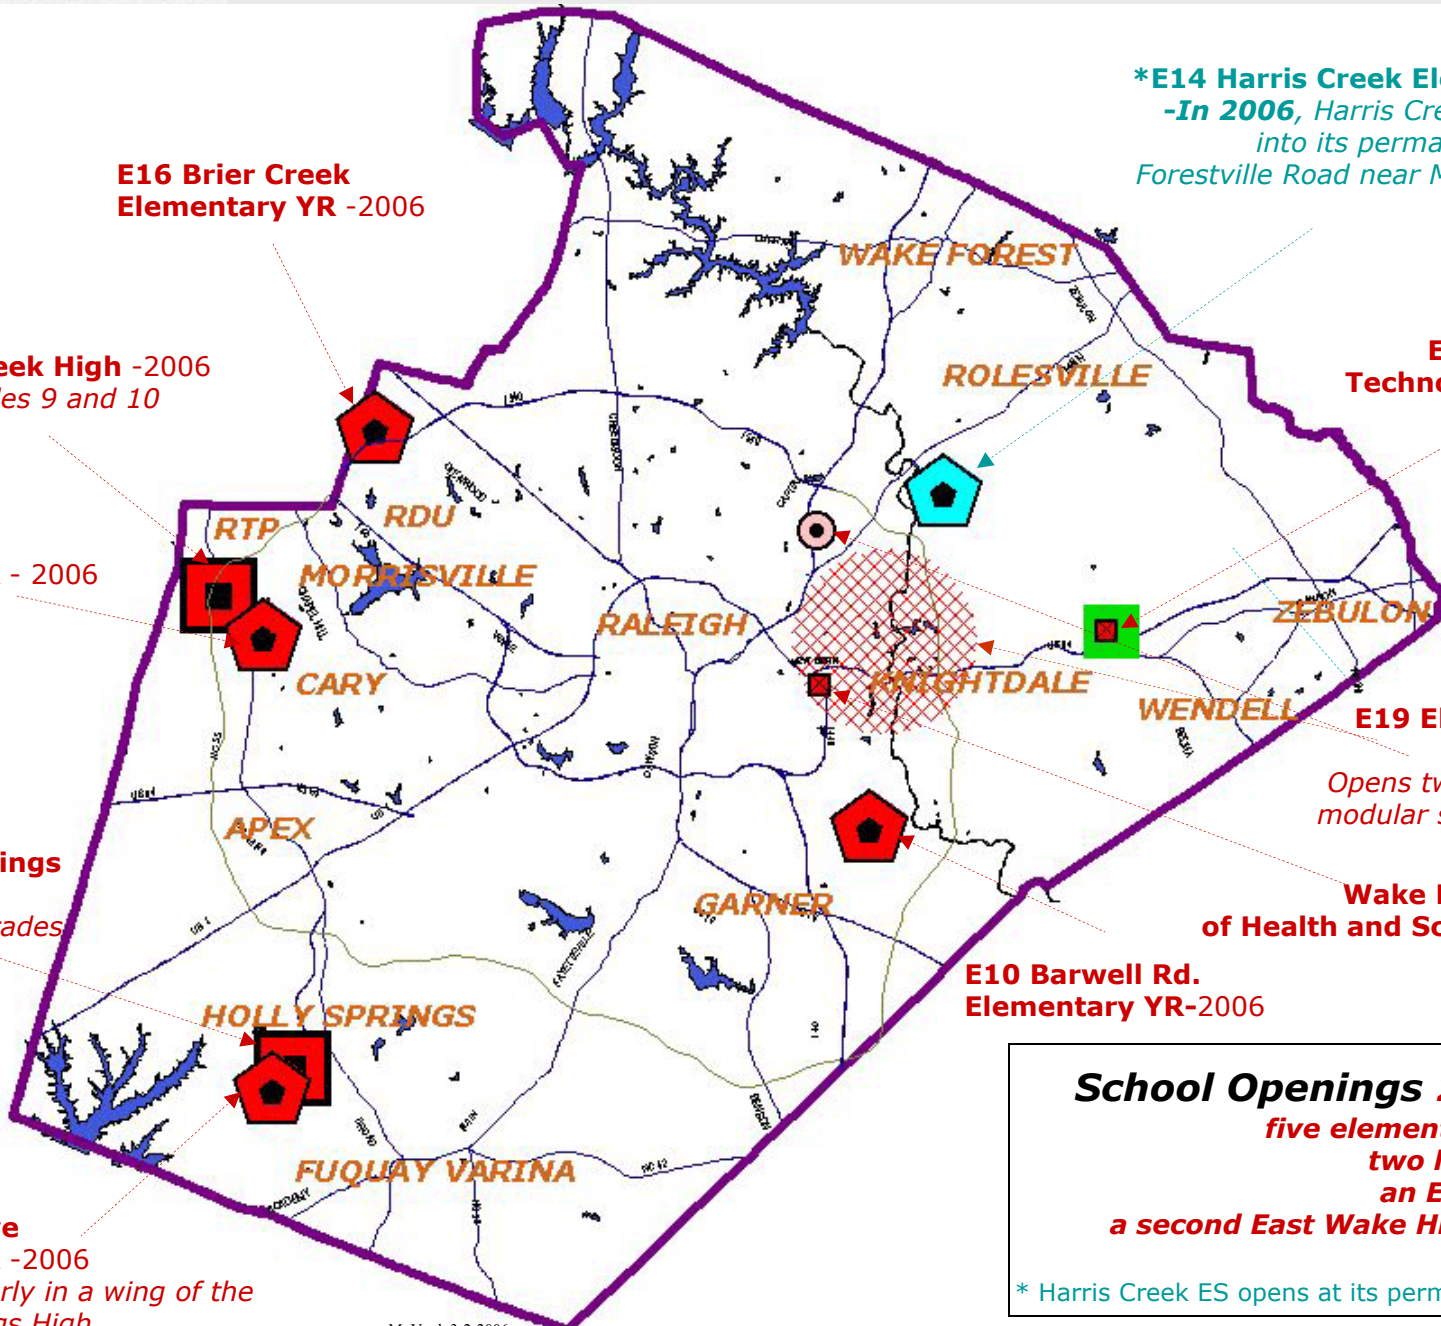

PLAN 2004 : School Openings, 2006-07

***E14 Harris Creek Elementary-2005**
-In 2006, Harris Creek ES will move into its permanent location on Forestville Road near Mitchell Mill Road

E16 Brier Creek Elementary YR -2006

H5 Holly Springs High -2006
Opens with grades 9 and 10

Wake Early College of Health and Sciences -2006

E10 Barwell Rd. Elementary YR-2006

School Openings 2006-07:
*five elementary schools,
two high schools,
an Early College,
a second East Wake High Academy*

** Harris Creek ES opens at its permanent location.*

E12 North Forest Pines Drive Elementary -2007

E9 Forest Pines Drive Elementary -2005
-In 2007, Forest Pines ES will move into its permanent location on Forest Pines Drive

School Openings:
2007-08: Three Elementary Schools
E12 North Forest Pines, E14 Sanford Creek, E13 East Garner

** Forest Pines Drive ES, Wakelon ES, and Holly Grove ES-YR open at their permanent locations.*