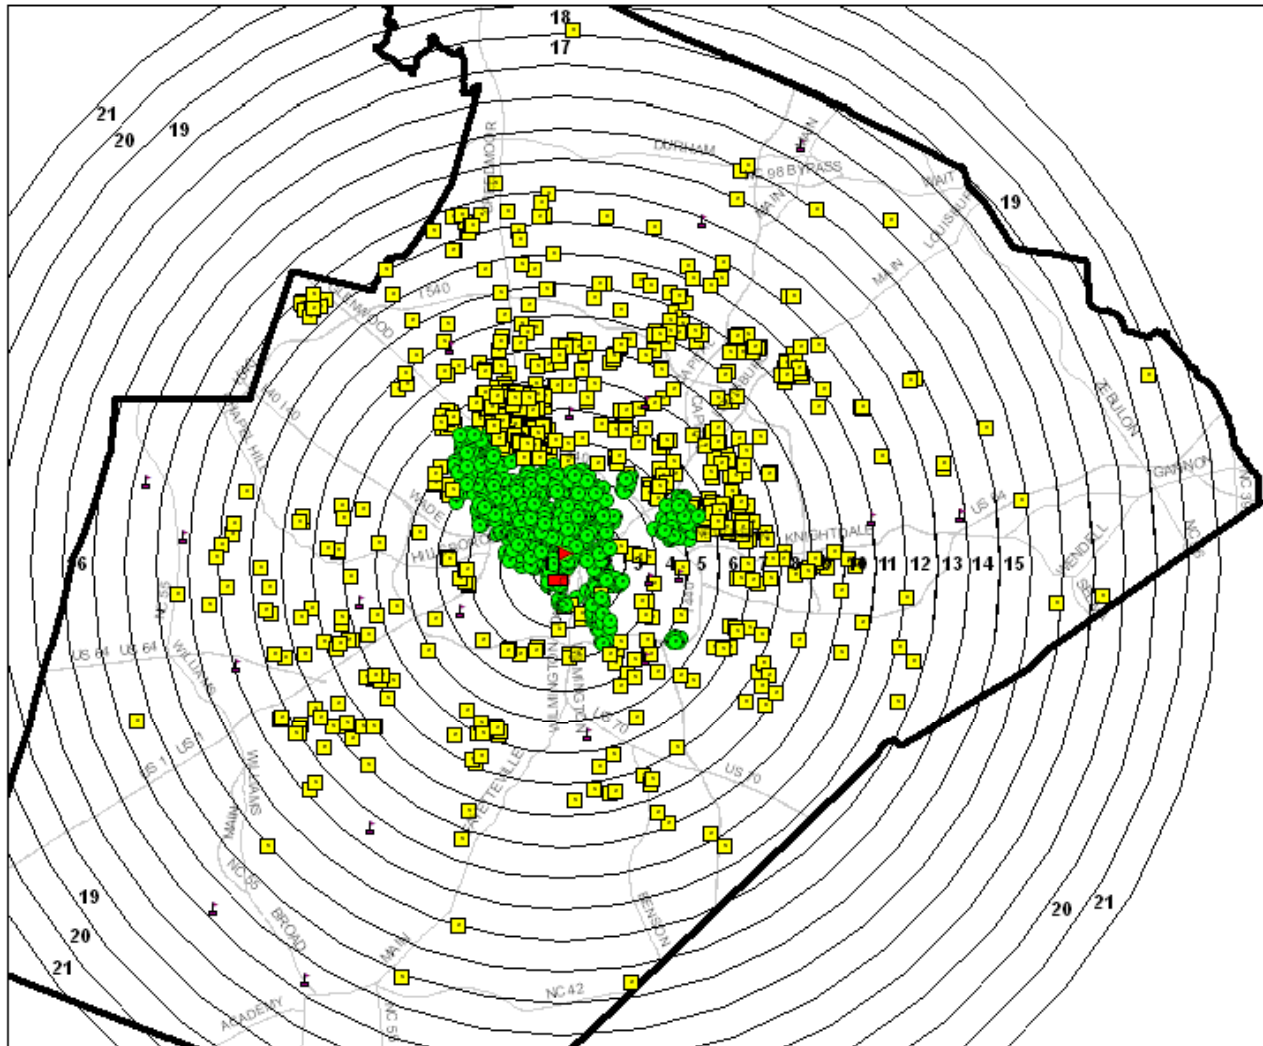

**WAKE COUNTY**  
PUBLIC SCHOOL SYSTEM

2006-2007

# Broughton High School Distance to Attending School from Residence

## Legend

- WCPSS High Schools
- Broughton HS
- County Line
- Main Highways
- Broughton HS-2, 166 Students
- Distance to School (miles)
- 1 Mile-124
- 2 Miles-402
- 3 Miles-388
- 4 Miles-315
- 5 Miles-340
- 6 Miles-229
- 7 Miles-83
- 8 Miles-85
- 9 Miles-61
- 10 Miles-65
- 11 Miles-34
- 12 Miles-45
- 13 Miles-8
- 14 Miles-4
- 15 Miles-6
- 16 Miles-3
- 17 Miles-1
- 18 Miles-1
- 19 Miles-1
- 20 Miles-1
- 21 Miles-1
- Attendance by Assignment or Choice
- Assignment--Base--1,378
- Choice--Magnet (no bus)--
- Choice--Student Services Transfer--
- Choice--Homeless--1
- Choice--Magnet w/Bus--525
- Choice--Transfer--242
- Choice--Moved, Stay Current Yr--9