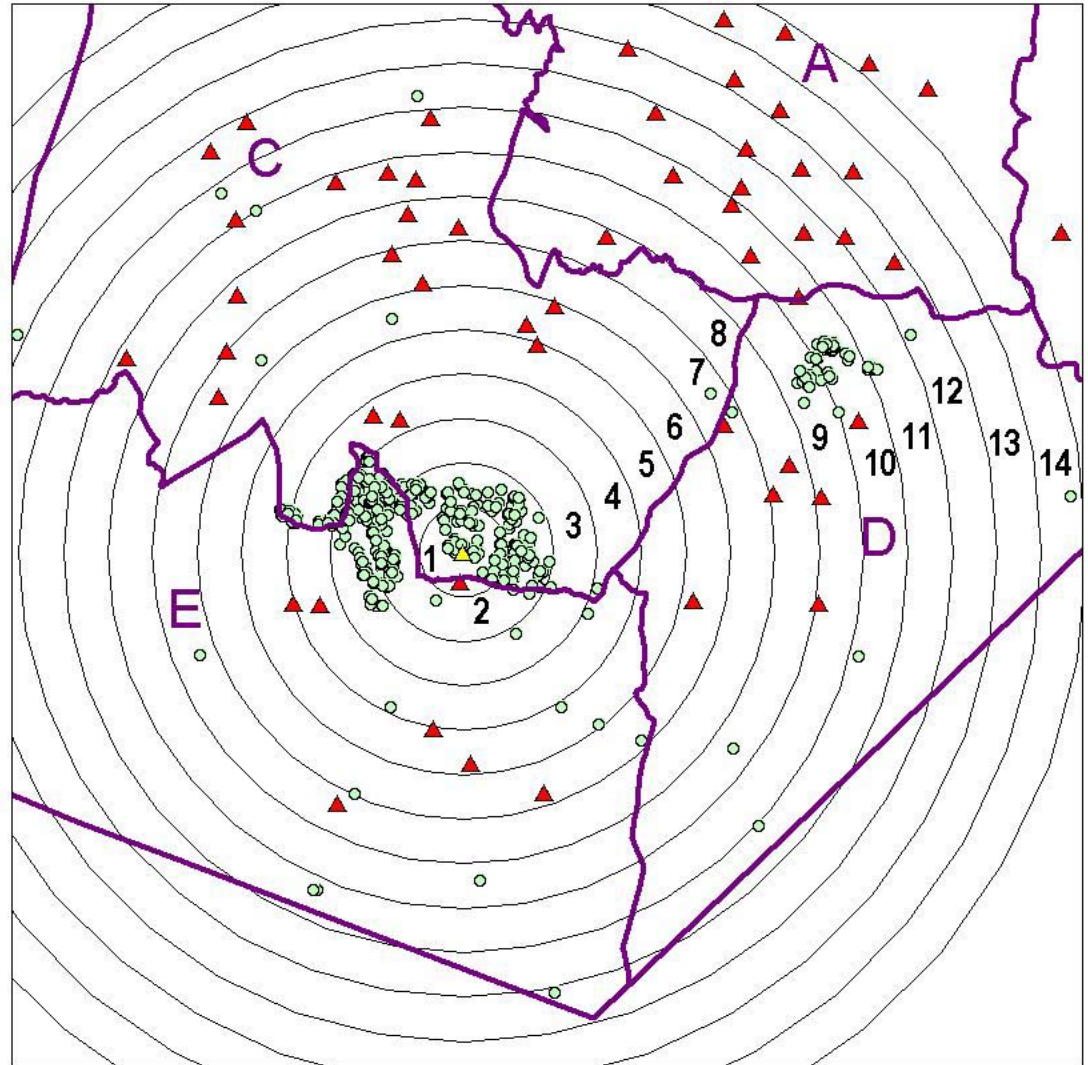

WAKE COUNTY
PUBLIC SCHOOL SYSTEM
2003-2004

Legend

- Planning Area
 - Elementary Schools
 - Middle Creek ES Students by Residency
- 732 Middle Creek ES Students Residing in**
- | |
|----------------------------------|
| 1-Mile Radius Ring, 89 Students |
| 2-Mile Radius Ring, 206 Students |
| 3-Mile Radius Ring, 249 Students |
| 4-Mile Radius Ring, 59 Students |
| 5-Mile Radius Ring, 31 Students |
| 6-Mile Radius Ring, 3 Students |
| 7-Mile Radius Ring, 4 Students |
| 8-Mile Radius Ring, 2 Students |
| 9-Mile Radius Ring, 22 Students |
| 10-Mile Radius Ring, 51 Students |
| 11-Mile Radius Ring, 13 Students |
| 12-Mile Radius Ring, 2 Students |
| 13-Mile Radius Ring, 0 Students |
| 14-Mile Radius Ring, 1 Student |

Middle Creek ES