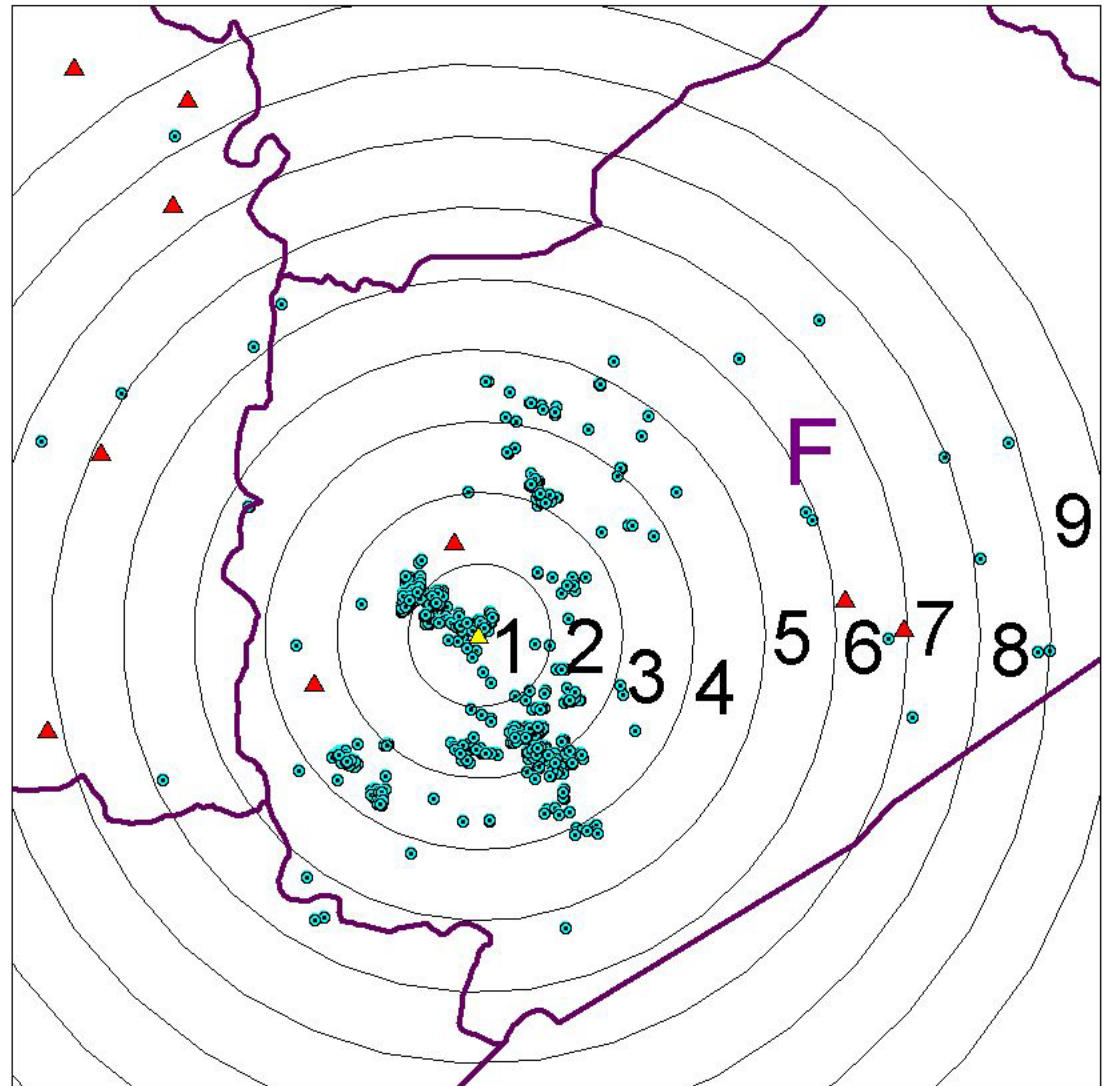

**Legend**

-  Planning Area
-  Elementary Schools
- 722 Knightdale ES Students Residing in
-  1-Mile Radius Ring, 162 Students
-  2-Mile Radius Ring, 269 Students
-  3-Mile Radius Ring, 224 Students
-  4-Mile Radius Ring, 42 Students
-  5-Mile Radius Ring, 9 Students
-  6-Mile Radius Ring, 4 Students
-  7-Mile Radius Ring, 6 Students
-  8-Mile Radius Ring, 4 Students
-  9-Mile Radius Ring, 2 Students
-  Knightdale ES Students by Residency