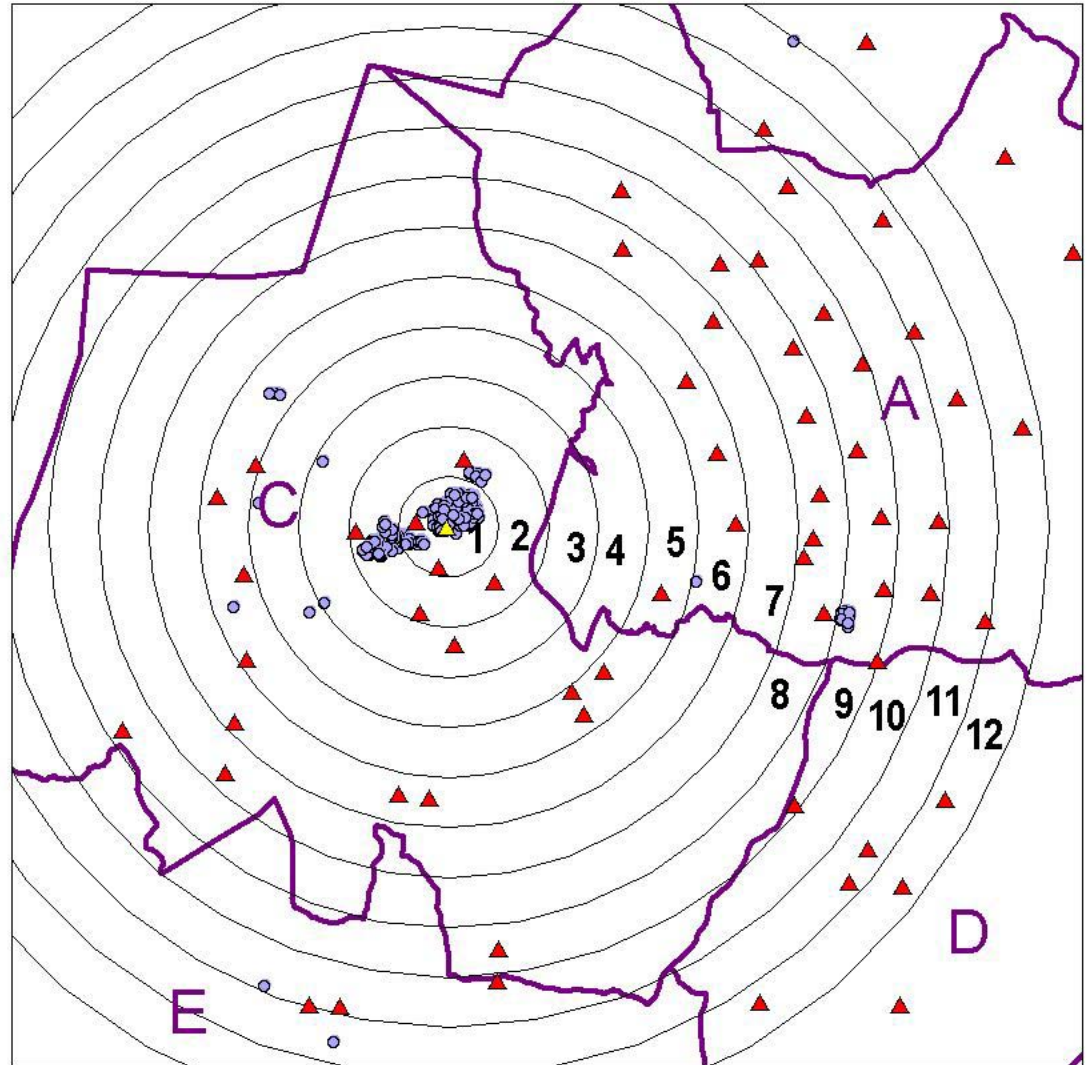

WAKE COUNTY
PUBLIC SCHOOL SYSTEM

2003-2004

Legend

- ▲ Elementary Schools
- 323 Kingswood ES Students Residing in
- 1-Mile Radius Ring, 196 Students
- 2-Mile Radius Ring, 84 Students
- 3-Mile Radius Ring, 4 Students
- 4-Mile Radius Ring, 2 Students
- 5-Mile Radius Ring, 5 Students
- 6-Mile Radius Ring, 1 Student
- 7-Mile Radius Ring, 0 Students
- 8-Mile Radius Ring, 0 Students
- 9-Mile Radius Ring, 28 Students
- 10-Mile Radius Ring, 1 Student
- 11-Mile Radius Ring, 1 Student
- 12-Mile Radius Ring, 1 Student
- Kingswood ES Students by Residency
- Planning Area

Kingswood ES