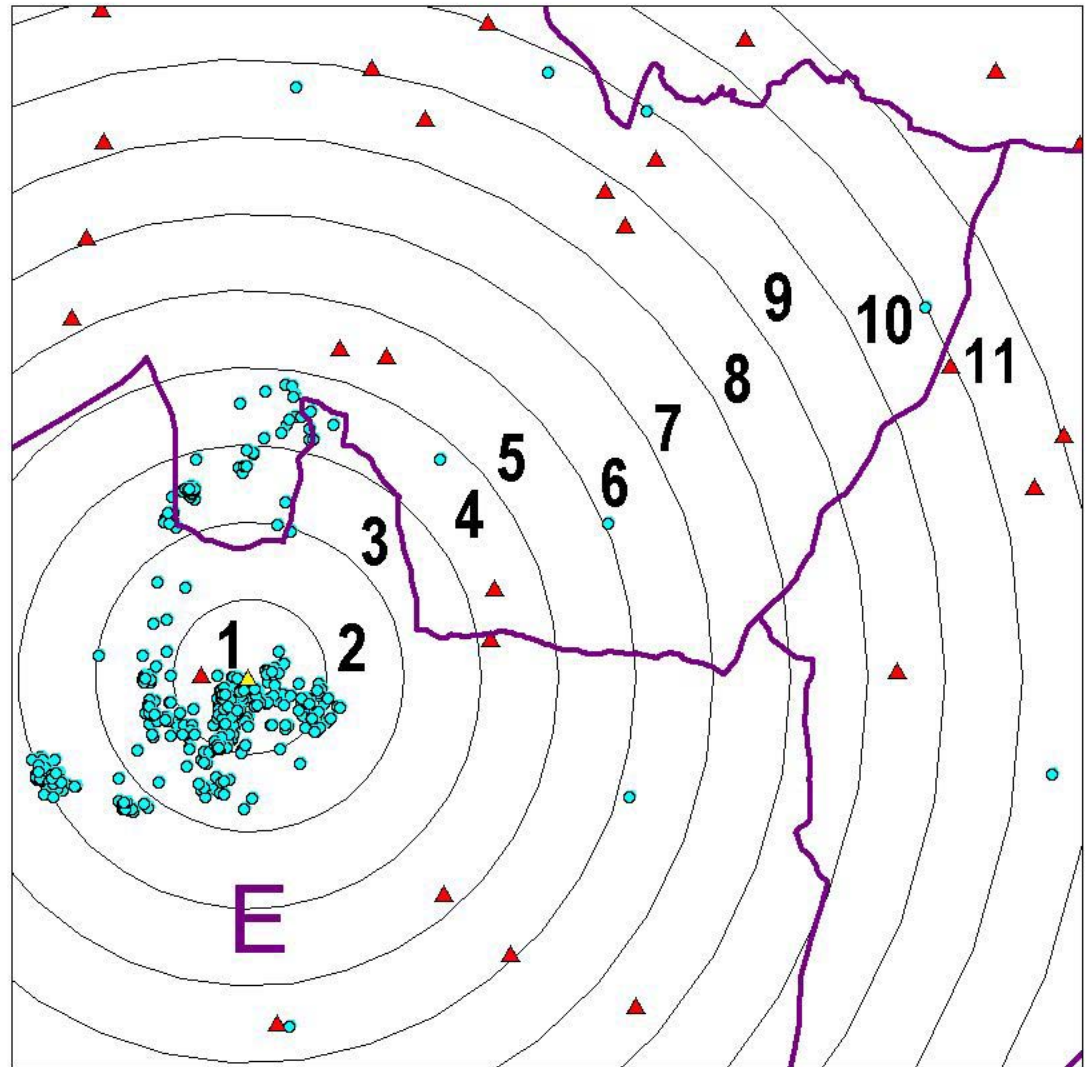

**WAKE COUNTY  
PUBLIC SCHOOL SYSTEM**

**2003-2004**

**Legend**

- Planning Area
  - Elementary Schools
  - Holly Ridge ES Students by Residency
- 552 Holly Ridge ES Students Residing in
- 1-Mile Radius Ring, 223 Students
  - 2-Mile Radius Ring, 141 Students
  - 3-Mile Radius Ring, 146 Students
  - 4-Mile Radius Ring, 33 Students
  - 5-Mile Radius Ring, 1 Student
  - 6-Mile Radius Ring, 2 Students
  - 7-Mile Radius Ring, 0 Students
  - 8-Mile Radius Ring, 1 Student
  - 9-Mile Radius Ring, 2 Students
  - 10-Mile Radius Ring, 0 Students
  - 11-Mile Radius Ring, 3 Students

# Holly Ridge ES