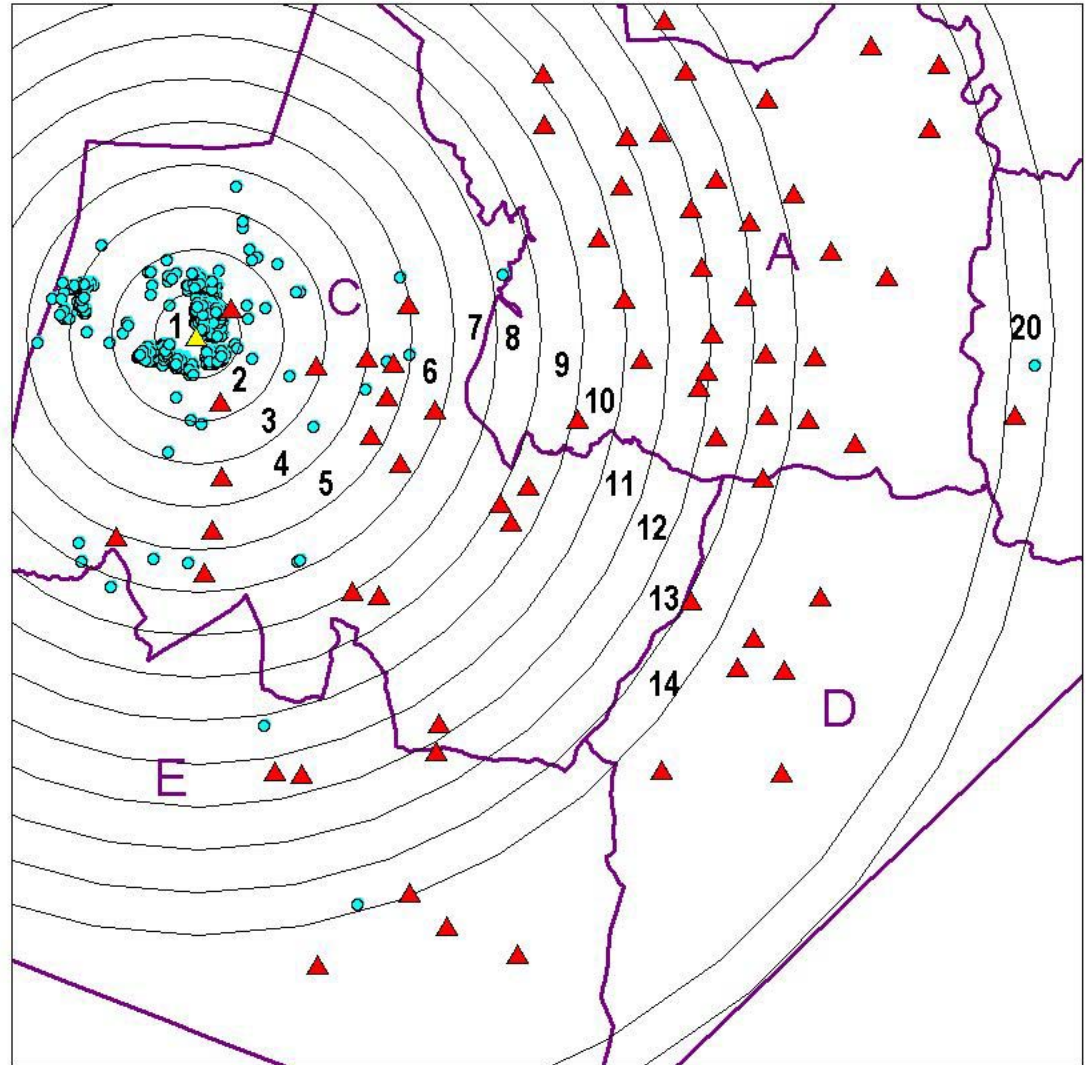

**WAKE COUNTY**  
PUBLIC SCHOOL SYSTEM

**2003-2004**

**Legend**

- ▲ Elementary Schools
- 898 Green Hope ES Students Residing in
- 1-Mile Radius Ring, 535 Students
- 2-Mile Radius Ring, 244 Students
- 3-Mile Radius Ring, 66 Students
- 4-Mile Radius Ring, 36 Students
- 5-Mile Radius Ring, 4 Students
- 6-Mile Radius Ring, 7 Students
- 7-Mile Radius Ring, 2 Students
- 8-Mile Radius Ring, 1 Student
- 9-Mile Radius Ring, 0 Students
- 10-Mile Radius Ring, 1 Student
- 11-Mile Radius Ring, 0 Students
- 12-Mile Radius Ring, 0 Students
- 13-Mile Radius Ring, 0 Students
- 14-Mile Radius Ring, 1 Student
- 20 -Mile Radius Ring, 1 Student
- Green Hope ES Students by Residency
- Planning Area