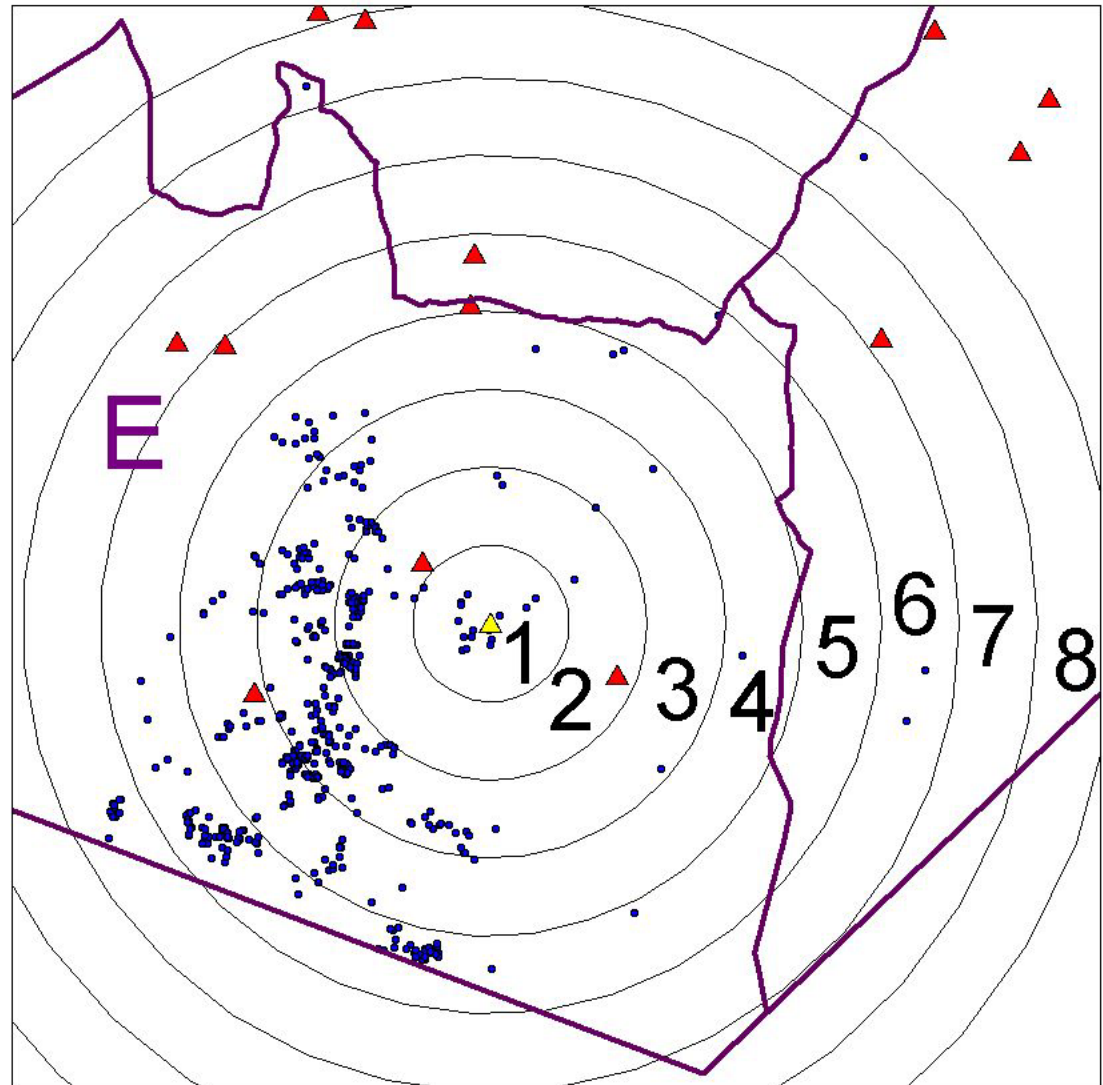

**Legend**

-  Planning Area
-  Elementary Schools
- 657 Fuquay Varina ES Students Residing in
-  1-Mile Radius Ring, 22 Students
-  2-Mile Radius Ring, 111 Students
-  3-Mile Radius Ring, 259 Students
-  4-Mile Radius Ring, 122 Students
-  5-Mile Radius Ring, 122 Students
-  6-Mile Radius Ring, 18 Students
-  7-Mile Radius Ring, 0 Students
-  8-Mile Radius Ring, 3 Students
-  Fuquay-Varina ES Students by Residency