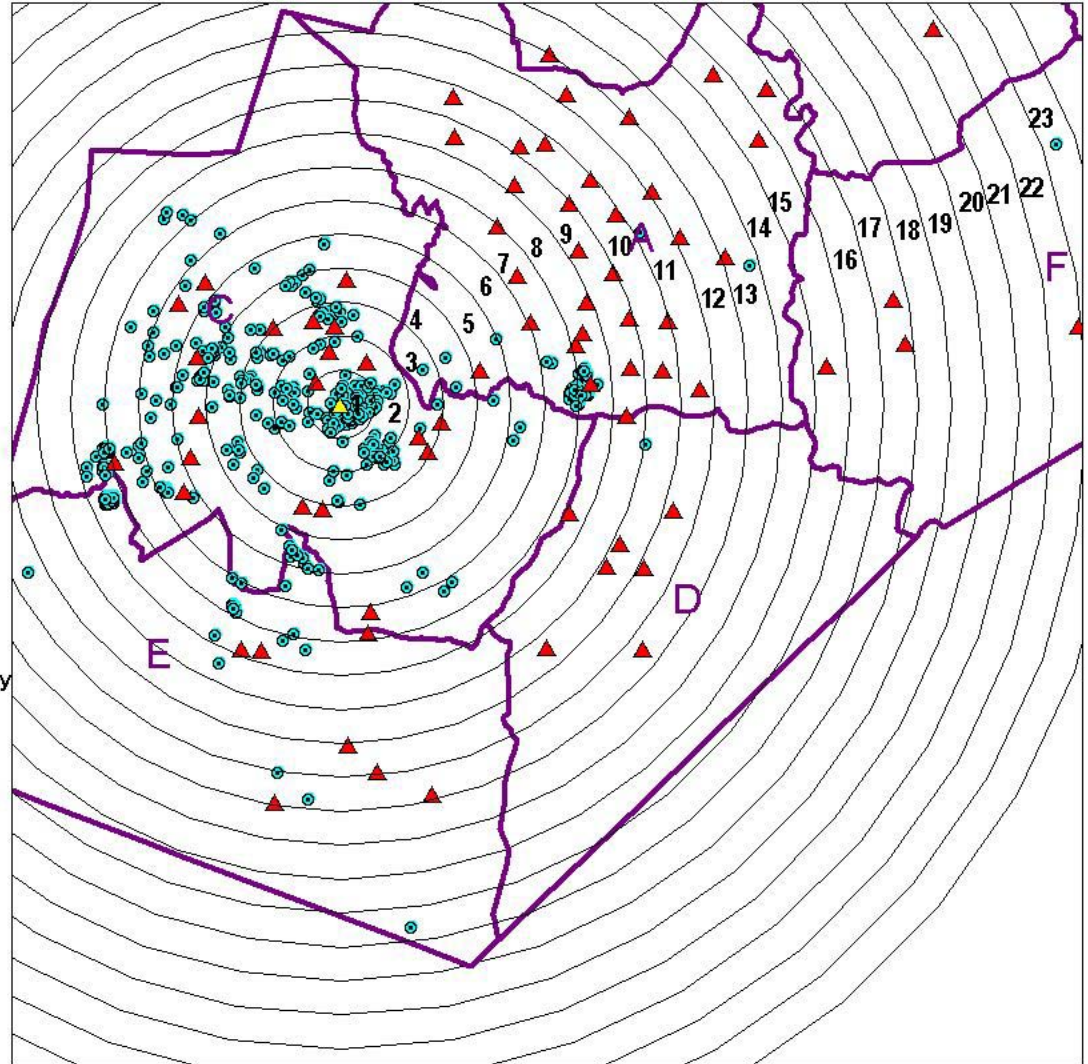

WAKE COUNTY
PUBLIC SCHOOL SYSTEM

2003-2004

Legend

698 Farmington Woods ES Students Residing in

- 1-Mile Radius Ring, 217 Students
- 2-Mile Radius Ring, 67 Students
- 3-Mile Radius Ring, 52 Students
- 4-Mile Radius Ring, 44 Students
- 5-Mile Radius Ring, 52 Students
- 6-Mile Radius Ring, 30 Students
- 7-Mile Radius Ring, 72 Students
- 8-Mile Radius Ring, 149 Students
- 9-Mile Radius Ring, 3 Students
- 10-Mile Radius Ring, 1 Student
- 11-Mile Radius Ring, 5 Students
- 12-Mile Radius Ring, 1 Student
- 13-Mile Radius Ring, 2 Students
- 16-Mile Radius Ring, 1 Student
- 23-Mile Radius Ring, 2 Students

- ▲ Elementary Schools
- Farmington Woods ES Students by Residency
- Planning Area

Farmington Woods Magnet ES