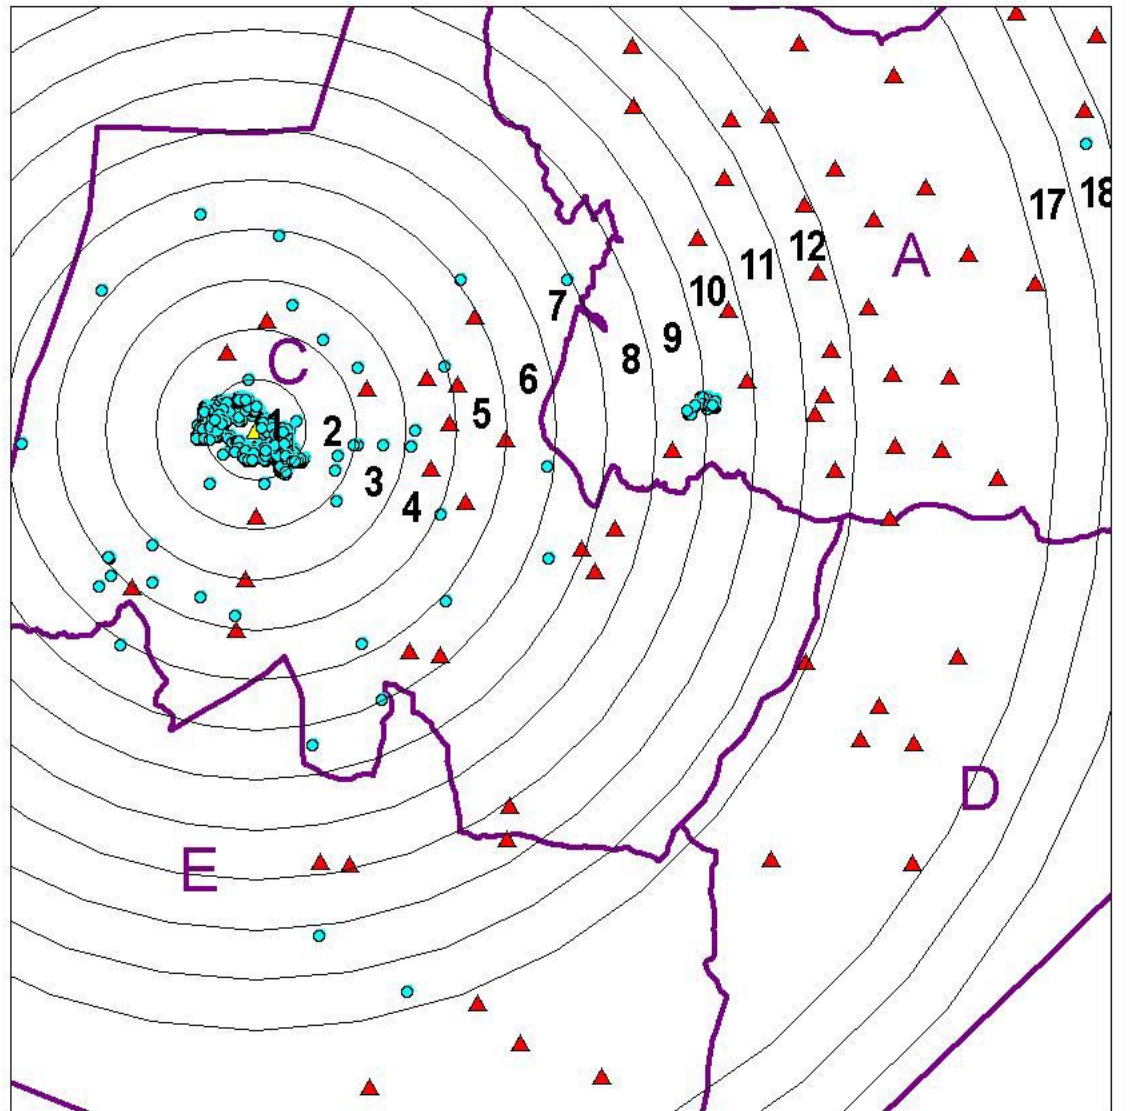

Legend

956 Davis Drive ES Students Residing in

-  1-Mile Radius Ring, 770 Students
-  2-Mile Radius Ring, 84 Students
-  3-Mile Radius Ring, 10 Students
-  4-Mile Radius Ring, 14 Students
-  5-Mile Radius Ring, 12 Students
-  6-Mile Radius Ring, 7 Students
-  7-Mile Radius Ring, 4 Students
-  8-Mile Radius Ring, 0 Students
-  9-Mile Radius Ring, 22 Students
-  10-Mile Radius Ring, 30 Students
-  11-Mile Radius Ring, 1 Student
-  12-Mile Radius Ring, 1 Student
-  18-Mile Radius Ring, 1 Student
-  Davis Drive ES Students by Residency
-  Elementary Schools
-  Planning Area

Davis Drive ES