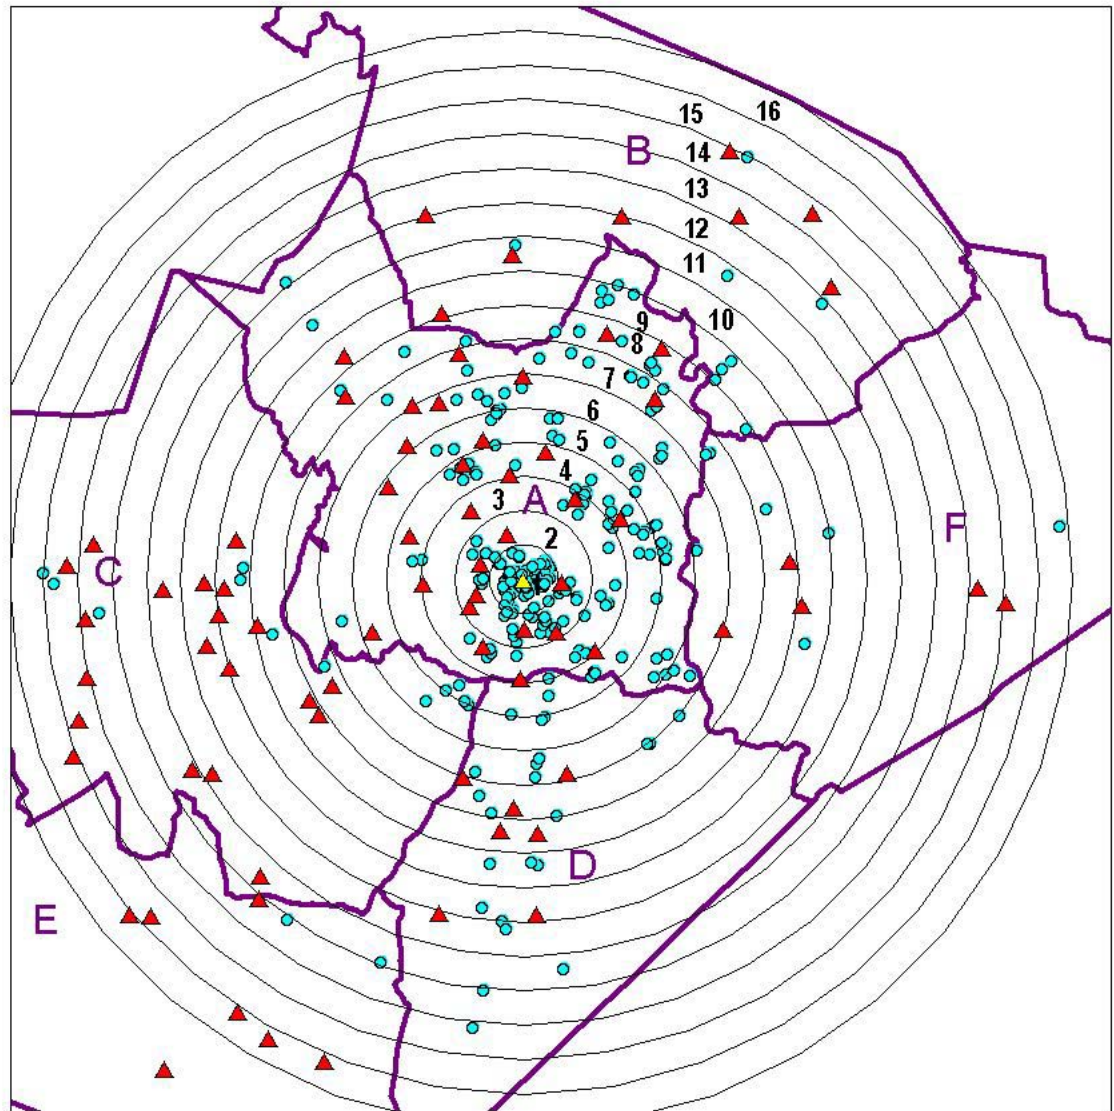

2003-2004

Legend

-  **Elementary Schools**
- 473 Conn ES Students Residing in**
-  **1-Mile Radius Ring, 225 Students**
-  **2-Mile Radius Ring, 38 Students**
-  **3-Mile Radius Ring, 25 Students**
-  **4-Mile Radius Ring, 41 Students**
-  **5-Mile Radius Ring, 41 Students**
-  **6-Mile Radius Ring, 24 Students**
-  **7-Mile Radius Ring, 24 Students**
-  **8-Mile Radius Ring, 15 Students**
-  **9-Mile Radius Ring, 15 Students**
-  **10-Mile Radius Ring, 7 Students**
-  **11-Mile Radius Ring, 4 Students**
-  **12-Mile Radius Ring, 4 Students**
-  **13-Mile Radius Ring, 5 Students**
-  **14-Mile Radius Ring, 3 Students**
-  **15-Mile Radius Ring, 1 Student**
-  **16-Mile Radius Ring, 1 Student**
-  **Conn ES Students by Residency**
-  **Planning Area**

Conn Magnet ES