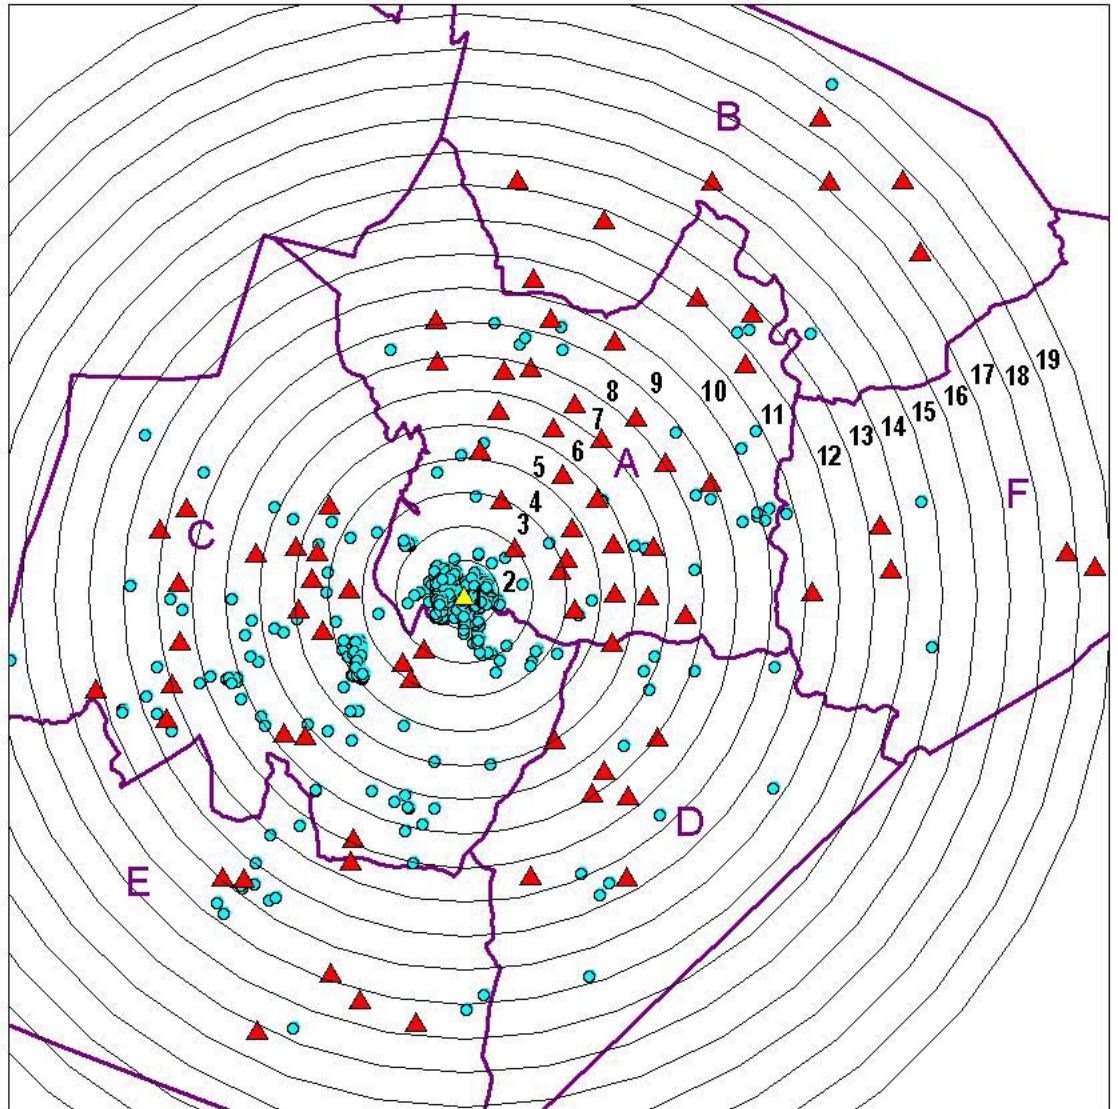

2003-2004

Legend

- 629 Combs ES Students Residing in
- 1-Mile Radius Ring, 304 Students
  - 2-Mile Radius Ring, 57 Students
  - 3-Mile Radius Ring, 29 Students
  - 4-Mile Radius Ring, 92 Students
  - 5-Mile Radius Ring, 21 Students
  - 6-Mile Radius Ring, 14 Students
  - 7-Mile Radius Ring, 22 Students
  - 8-Mile Radius Ring, 25 Students
  - 9-Mile Radius Ring, 21 Students
  - 10-Mile Radius Ring, 18 Students
  - 11-Mile Radius Ring, 10 Students
  - 12-Mile Radius Ring, 7 Students
  - 13-Mile Radius Ring, 2 Students
  - 14-Mile Radius Ring, 5 Students
  - 15-Mile Radius Ring, 0 Students
  - 16-Mile Radius Ring, 0 Students
  - 17-Mile Radius Ring, 1 Student
  - 18-Mile Radius Ring, 0 Students
  - 19-Mile Radius Ring, 1 Student
- ▲ Elementary Schools  
● Combs ES Students by Residency  
□ Planning Area

# Combs Magnet ES