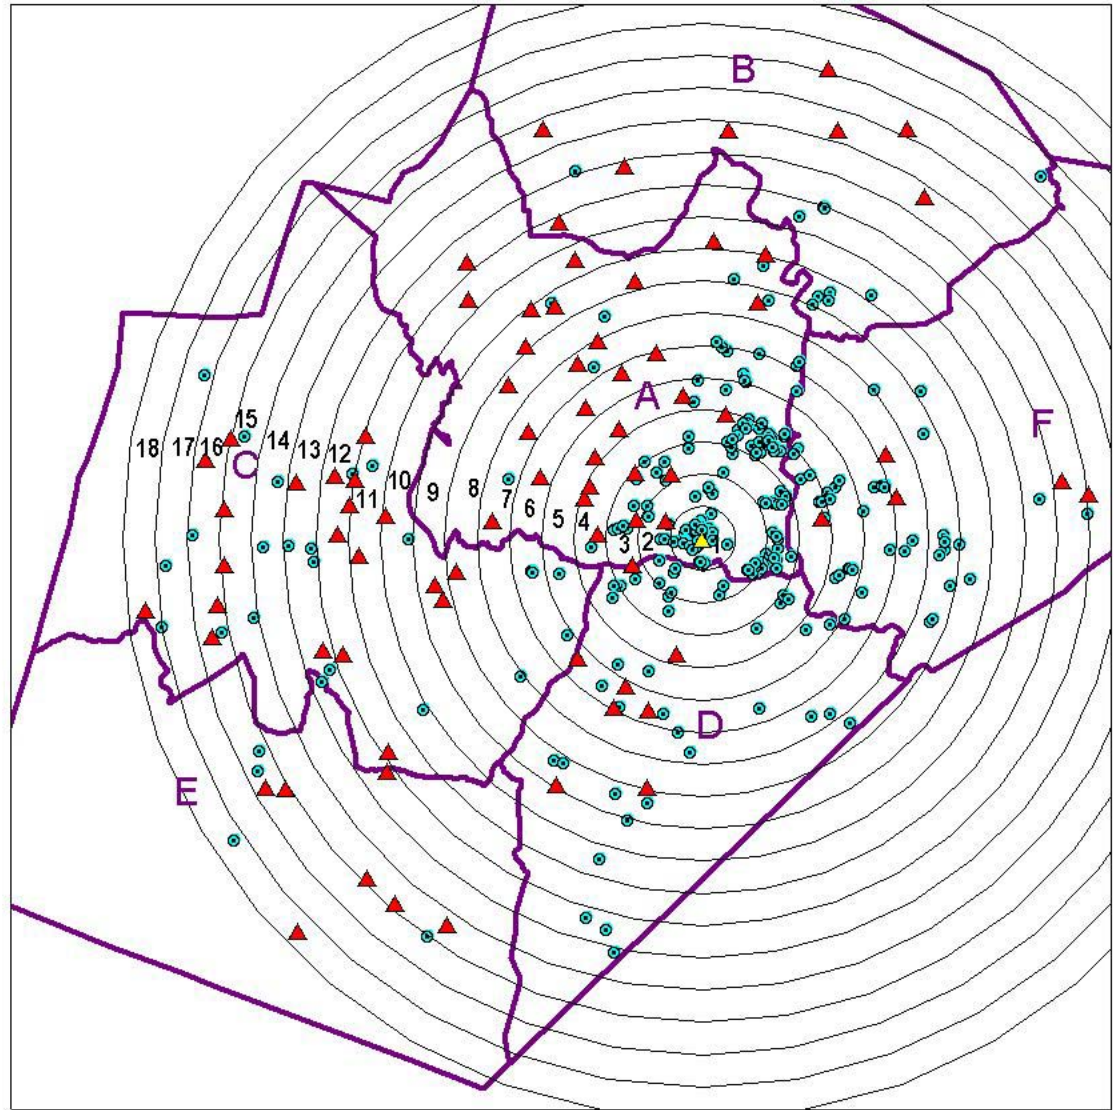

**2003-2004**

**Legend**

- ▲ Elementary Schools
- 423 Bugg ES Students Residing in
- 1-Mile Radius Ring, 136 students
- 2-Mile Radius Ring, 32 students
- 3-Mile Radius Ring, 52 students
- 4-Mile Radius Ring, 50 students
- 5-Mile Radius Ring, 29 students
- 6-Mile Radius Ring, 30 students
- 7-Mile Radius Ring, 20 students
- 8-Mile Radius Ring, 15 students
- 9-Mile Radius Ring, 17 students
- 10-Mile Radius Ring, 4 students
- 11-Mile Radius Ring, 8 students
- 12-Mile Radius Ring, 1 student
- 13-Mile Radius Ring, 10 students
- 14-Mile Radius Ring, 4 students
- 15-Mile Radius Ring, 3 students
- 16-Mile Radius Ring, 7 students
- 17-Mile Radius Ring, 4 students
- 18-Mile Radius Ring, 1 student
- Bugg ES Students by Residency
- Planning Area

# Bugg Magnet ES