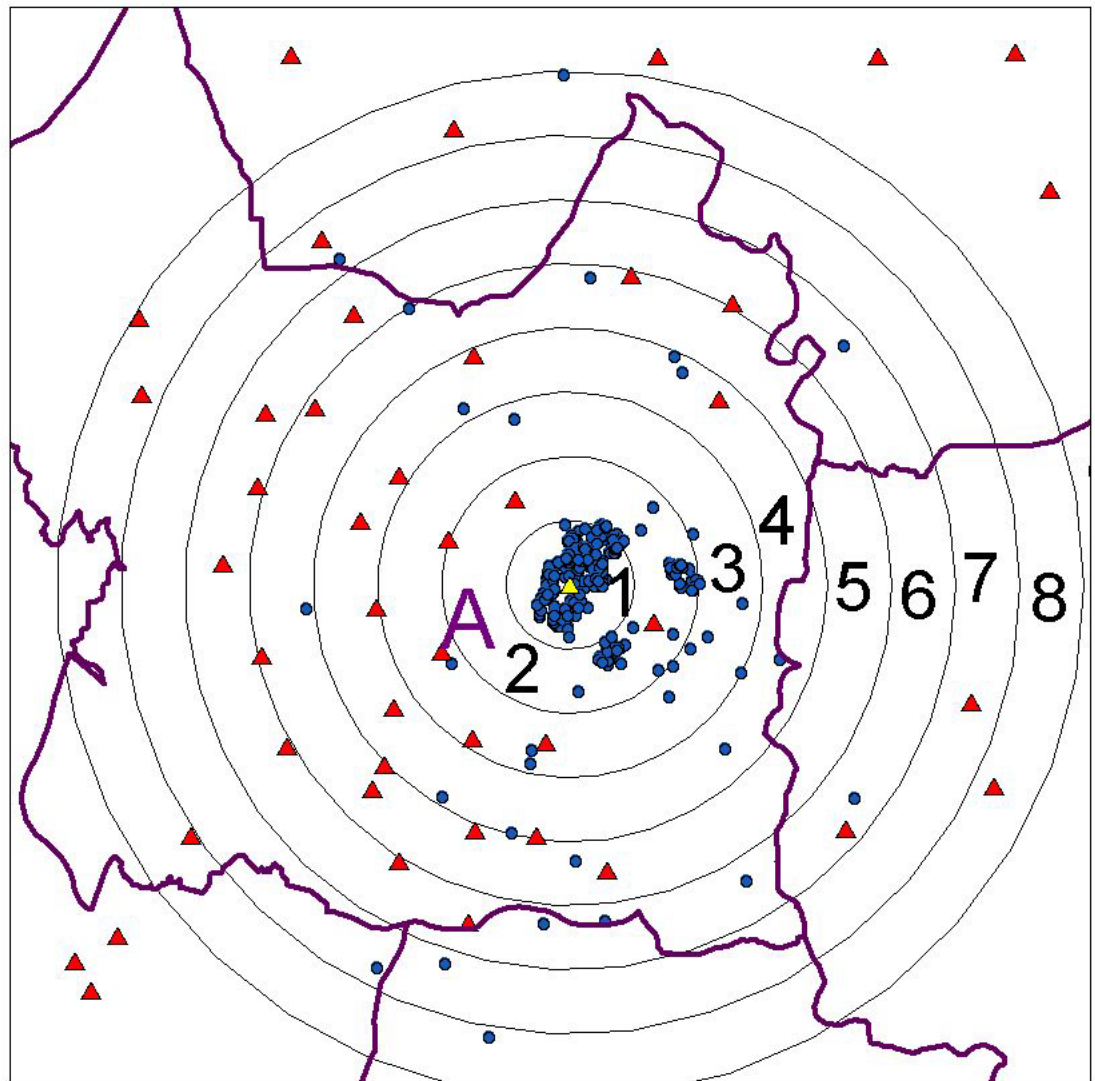

**Legend**

-  Planning Area
  -  Elementary Schools
  -  Brentwood ES Students by Residency
- 483 Brentwood ES Students Residing in**
-  1-Mile Radius Ring, 351 Students
  -  2-Mile Radius Ring, 92 Students
  -  3-Mile Radius Ring, 16 Students
  -  4-Mile Radius Ring, 8 Students
  -  5-Mile Radius Ring, 4 Students
  -  6-Mile Radius Ring, 6 Students
  -  7-Mile Radius Ring, 4 Students
  -  8-Mile Radius Ring, 2 Students

# Brentwood ES