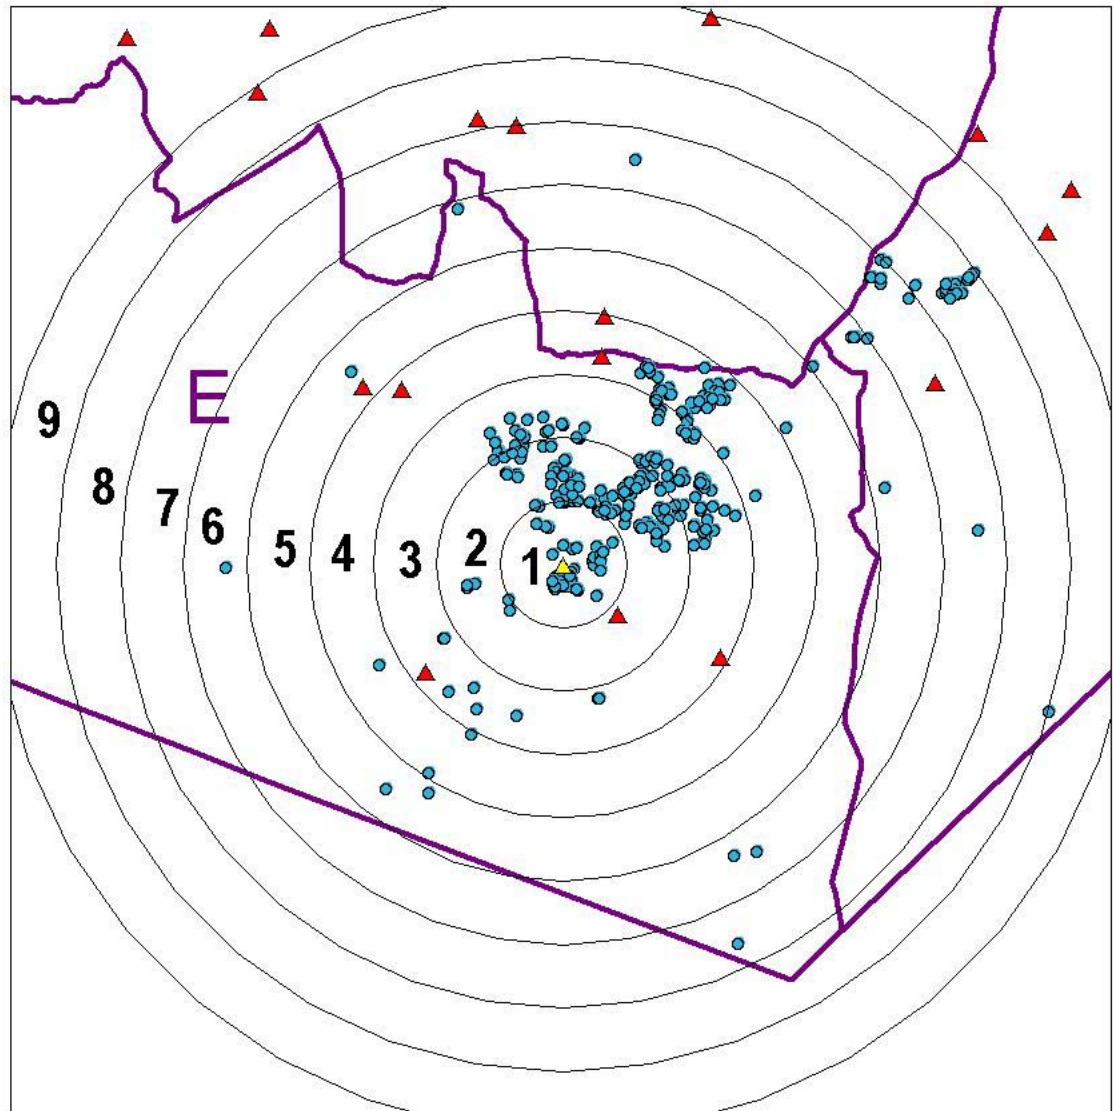

Legend

473 Ballentine ES Students Residing in

-  1-Mile Radius Ring, 73 Students
-  2-Mile Radius Ring, 157 Students
-  3-Mile Radius Ring, 118 Students
-  4-Mile Radius Ring, 53 Students
-  5-Mile Radius Ring, 4 Students
-  6-Mile Radius Ring, 14 Students
-  7-Mile Radius Ring, 13 Students
-  8-Mile Radius Ring, 40 Students
-  9-Mile Radius Ring, 1 Student

-  Elementary Schools
-  Ballentine ES Students by Residency
-  Planning Area

Ballentine ES