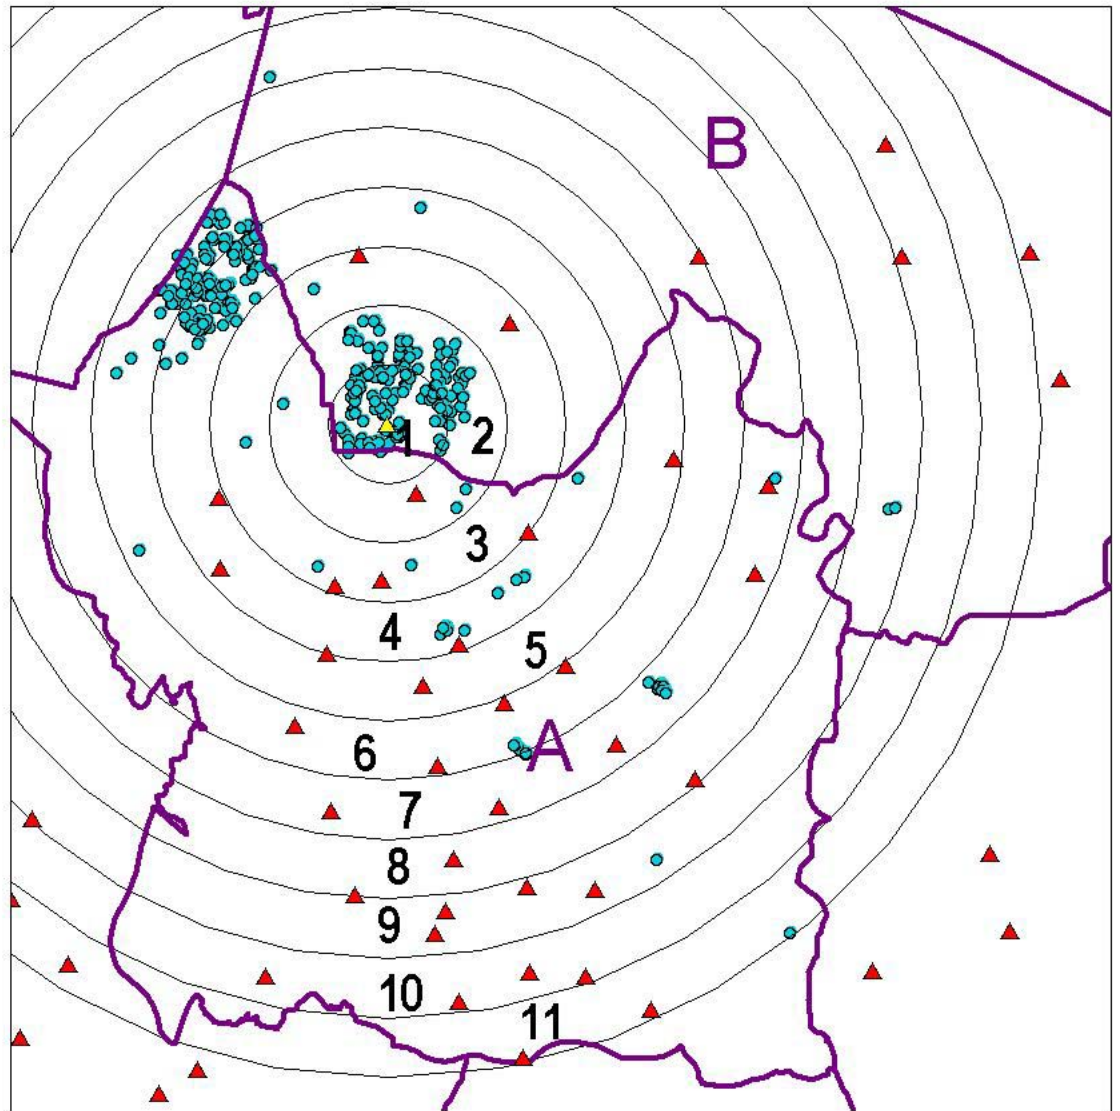

Legend

-  Elementary Schools
-  Planning Area
- 546 Baileywick ES Students Residing in**
-  1-Mile Radius Ring, 109 Students
-  2-Mile Radius Ring, 91 Students
-  3-Mile Radius Ring, 5 Students
-  4-Mile Radius Ring, 178 Students
-  5-Mile Radius Ring, 92 Students
-  6-Mile Radius Ring, 28 Students
-  7-Mile Radius Ring, 39 Students
-  8-Mile Radius Ring, 0 Students
-  9-Mile Radius Ring, 3 Students
-  10-Mile Radius Ring, 0 Students
-  11-Mile Radius Ring, 1 Student
-  Baileywick ES Students by Residency

Baileywick ES