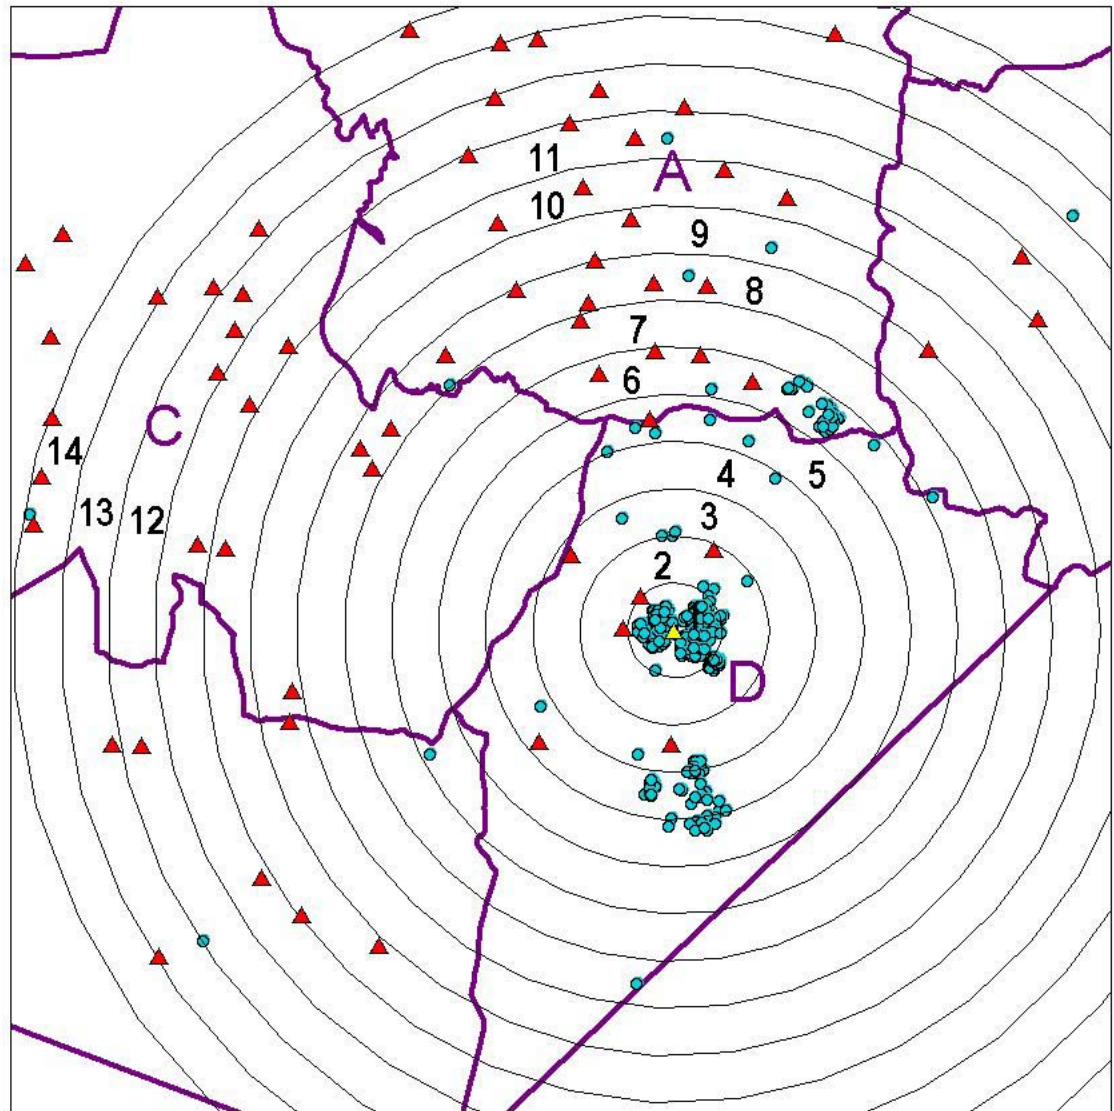

Legend

- ▲ Elementary Schools
- 445 Aversboro ES Students Residing in
- 1-Mile Radius Ring, 252 Students
- 2-Mile Radius Ring, 33 Students
- 3-Mile Radius Ring, 16 Students
- 4-Mile Radius Ring, 45 Students
- 5-Mile Radius Ring, 18 Students
- 6-Mile Radius Ring, 71 Students
- 7-Mile Radius Ring, 1 Student
- 8-Mile Radius Ring, 3 Students
- 9-Mile Radius Ring, 1 Student
- 10-Mile Radius Ring, 0 Students
- 11-Mile Radius Ring, 2 Students
- 12-Mile Radius Ring, 1 Student
- 13-Mile Radius Ring, 1 Student
- 14-Mile Radius Ring, 1 Student
- Aversboro ES Students by Residency
- ▭ Planning Area

# Aversboro ES