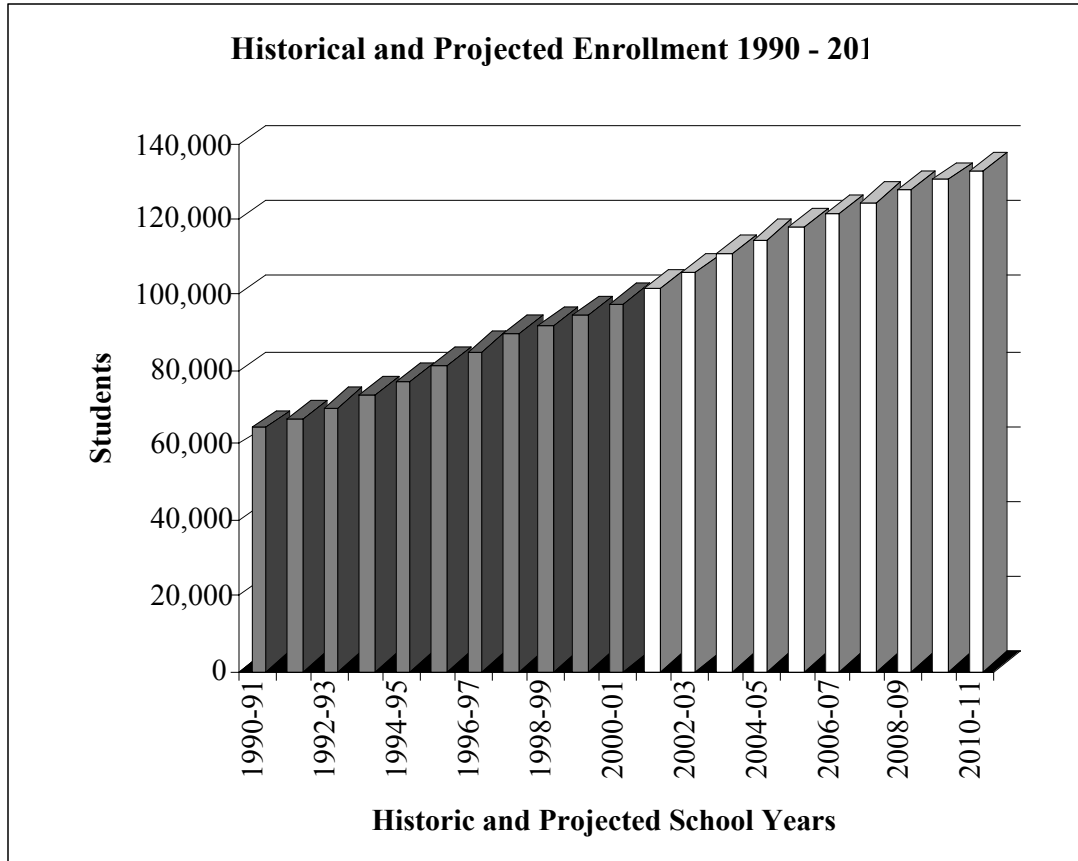

Elementary Schools:

1. ❖	Adams	805 Cary Towne Blvd.	Cary, NC 27511
2. ⚙	Apex	700 Tingen Road	Apex, NC 27502
3.	Aversboro	1605 Aversboro Rd.	Garner, NC 27529
4.	Baileywick	9425 Baileywick Road	Raleigh, NC 27615
5.	Baucom	400 Hunter Street	Apex, NC 27502
6.	Brassfield	2001 Brassfield Road	Raleigh, NC 27614
7.	Brentwood	3426 Ingram Drive	Raleigh, NC 27604
8.	Briarcliff	1220 South Pond St.	Cary, NC 27511
9.	Brooks	700 Northbrook Drive	Raleigh, NC 27609
10. ●	Bugg	825 Cooper Road	Raleigh, NC 27610
11.	Carver	948 Morphus Bridge Rd.	Wendell, NC 27591
12.	Cary	100 Dry Avenue	Cary, NC 27511
13. ▲	Combs	2001 Lorimer Road	Raleigh, NC 27606
14. ⊗	Conn	1221 Brookside Ave.	Raleigh, NC 27604
15.	Creech Rd.	450 Creech Road	Garner, NC 27529
16.	Davis Drive	2151 Davis Drive	Apex, NC 27502
17.	Dillard Drive	5018 Dillard Drive	Raleigh, NC 27606
18. ●	Douglas	600 Ortega Road	Raleigh, NC 27609
19. ❖	Durant Rd.	9901 Durant Road	Raleigh, NC 27615
20. ☒	Farmington Woods	1413 HamptonValley Rd.	Cary, NC. 27511
21.	Fox Road	7101 Fox Road	Raleigh, NC 27604
22. ⚙	Fuller	806 Calloway Drive	Raleigh, NC 27610
23.	Fuquay-Varina	6600 Johnson Pond Rd.	Fuquay-Varina, NC 27526
24. ❖	Green	5307 Six Forks Road	Raleigh, NC 27609
25.	Green Hope	1303 Upchurch Dead End Rd.	Cary, NC 27560
26.	Hilburn Road	7100 Hilburn Drive	Raleigh, NC 27613
27.	Hodge Road	2128 Mingo Bluff Blvd.	Knightdale, NC 27545