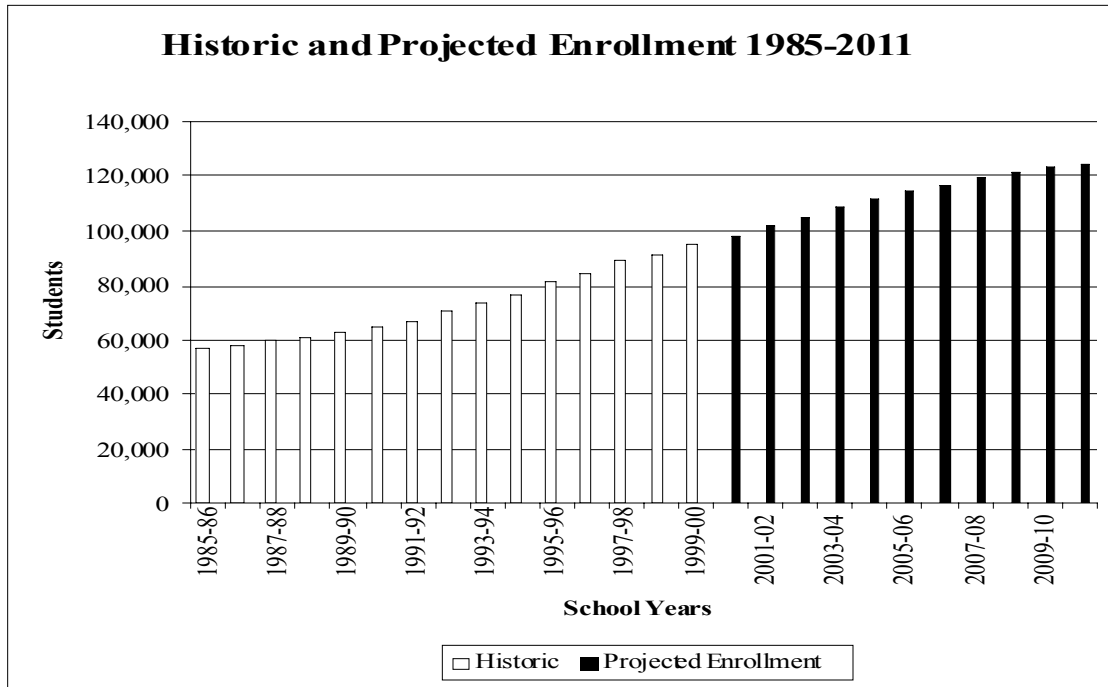

Wake County continues to grow at an explosive pace. While growth fuels the economy and opportunities for graduating students, it can put pressure on school system resources. The Wake Public School System serves 12 municipalities with 116 schools...and the numbers keep rising.

Elementary Schools:

1. ❖ Adams	805 Cary Towne Blvd.	Cary, NC 27511
2. ⚙ Apex	700 Tingen Road	Apex, NC 27502
3. Aversboro	1605 Aversboro Rd.	Garner, NC 27529
4. Baileywick	9425 Baileywick Road	Raleigh, NC 27615
5. Baucom	400 Hunter Street	Apex, NC 27502
6. Brassfield	2001 Brassfield Road	Raleigh, NC 27614
7. Brentwood	3426 Ingram Drive	Raleigh, NC 27604
8. Briarcliff	1220 South Pond St.	Cary, NC 27511
9. Brooks	700 Northbrook Drive	Raleigh, NC 27609
10. ● Bugg	825 Cooper Road	Raleigh, NC 27610
11. Carver	948 Morphus Bridge Rd.	Wendell, NC 27591
12. Cary	100 Dry Avenue	Cary, NC 27511
13. ▲ Combs	2001 Lorimer Road	Raleigh, NC 27606
14. ⚙ Conn	1221 Brookside Ave.	Raleigh, NC 27604
15. Creech Rd.	450 Creech Road	Garner, NC 27529
16. Davis Drive	2151 Davis Drive	Apex, NC 27502
17. Dillard Drive	5018 Dillard Drive	Raleigh, NC 27606
18. ● Douglas	600 Ortega Road	Raleigh, NC 27609
19. ❖ Durant Rd.	9901 Durant Road	Raleigh, NC 27615
20. ☒ Farmington Woods	1413 HamptonValley Rd.	Cary, NC. 27511
21. Fox Road	7101 Fox Road	Raleigh, NC 27604
22. ⚙ Fuller	806 Calloway Drive	Raleigh, NC 27610
23. Fuquay-Varina	6600 Johnson Pond Rd.	Fuquay-Varina, NC 27526
24. ❖ Green	5307 Six Forks Road	Raleigh, NC 27609
25. Green Hope	1303 Upchurch Dead End Rd.	Cary, NC 27560
26. Hilburn Road	7100 Hilburn Drive	Raleigh, NC 27613
27. Hodge Road	2128 Mingo Bluff Blvd.	Knightdale, NC 27545
28. Holly Springs	401 Holly Springs Road	Holly Springs, NC 27540
29. ⚙ Hunter	1018 E. Davie St.	Raleigh, NC 27601